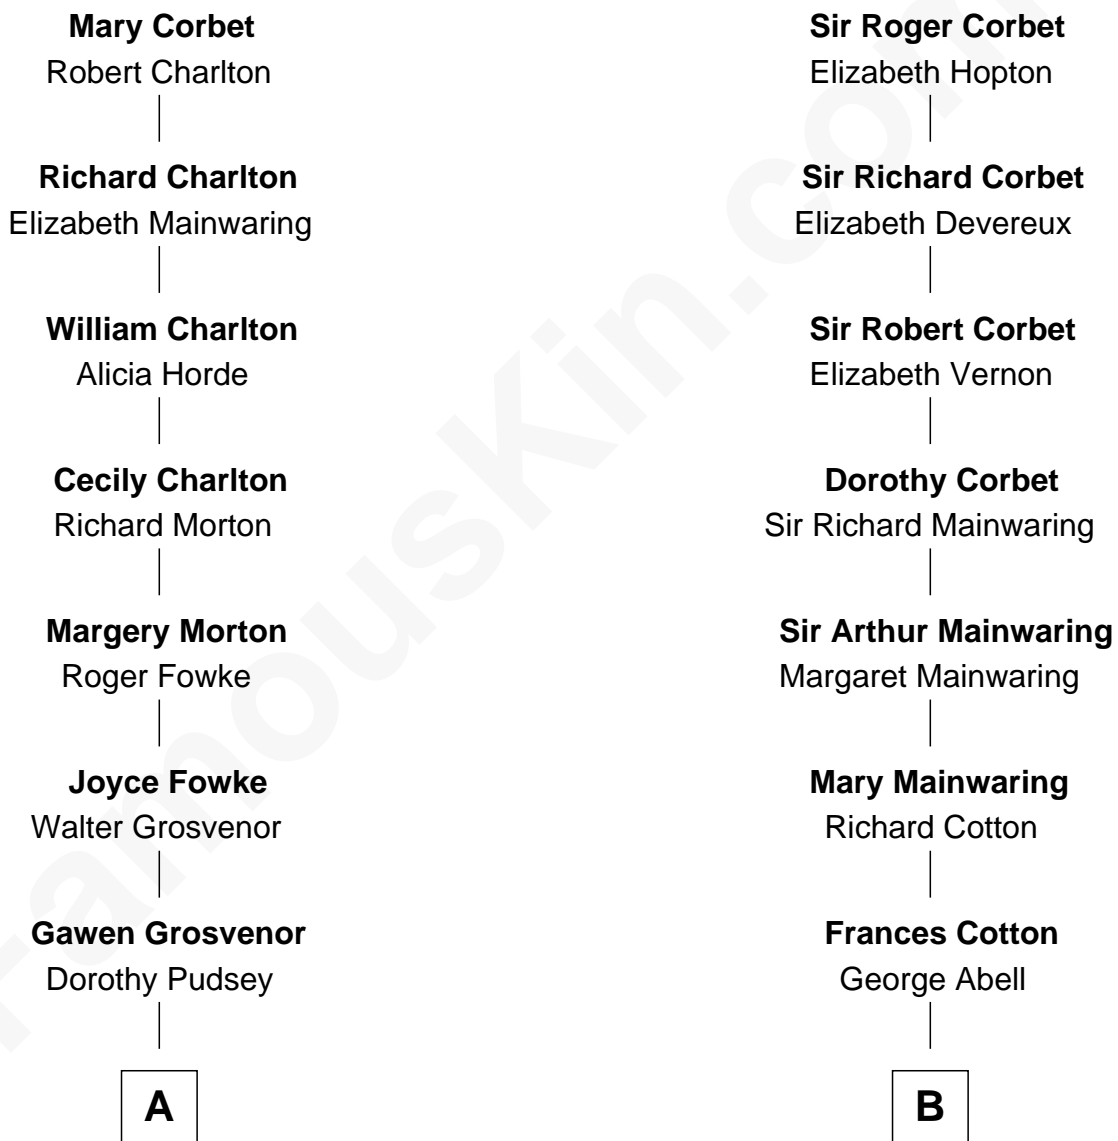

# FamousKin.com Relationship Chart of

**Henry Lloyd**

*40th Governor of Maryland*

15th cousin 4 times removed of

**Richard Gere**

*Movie Actor*

**Sir Robert Corbet**

Margaret - - - - -