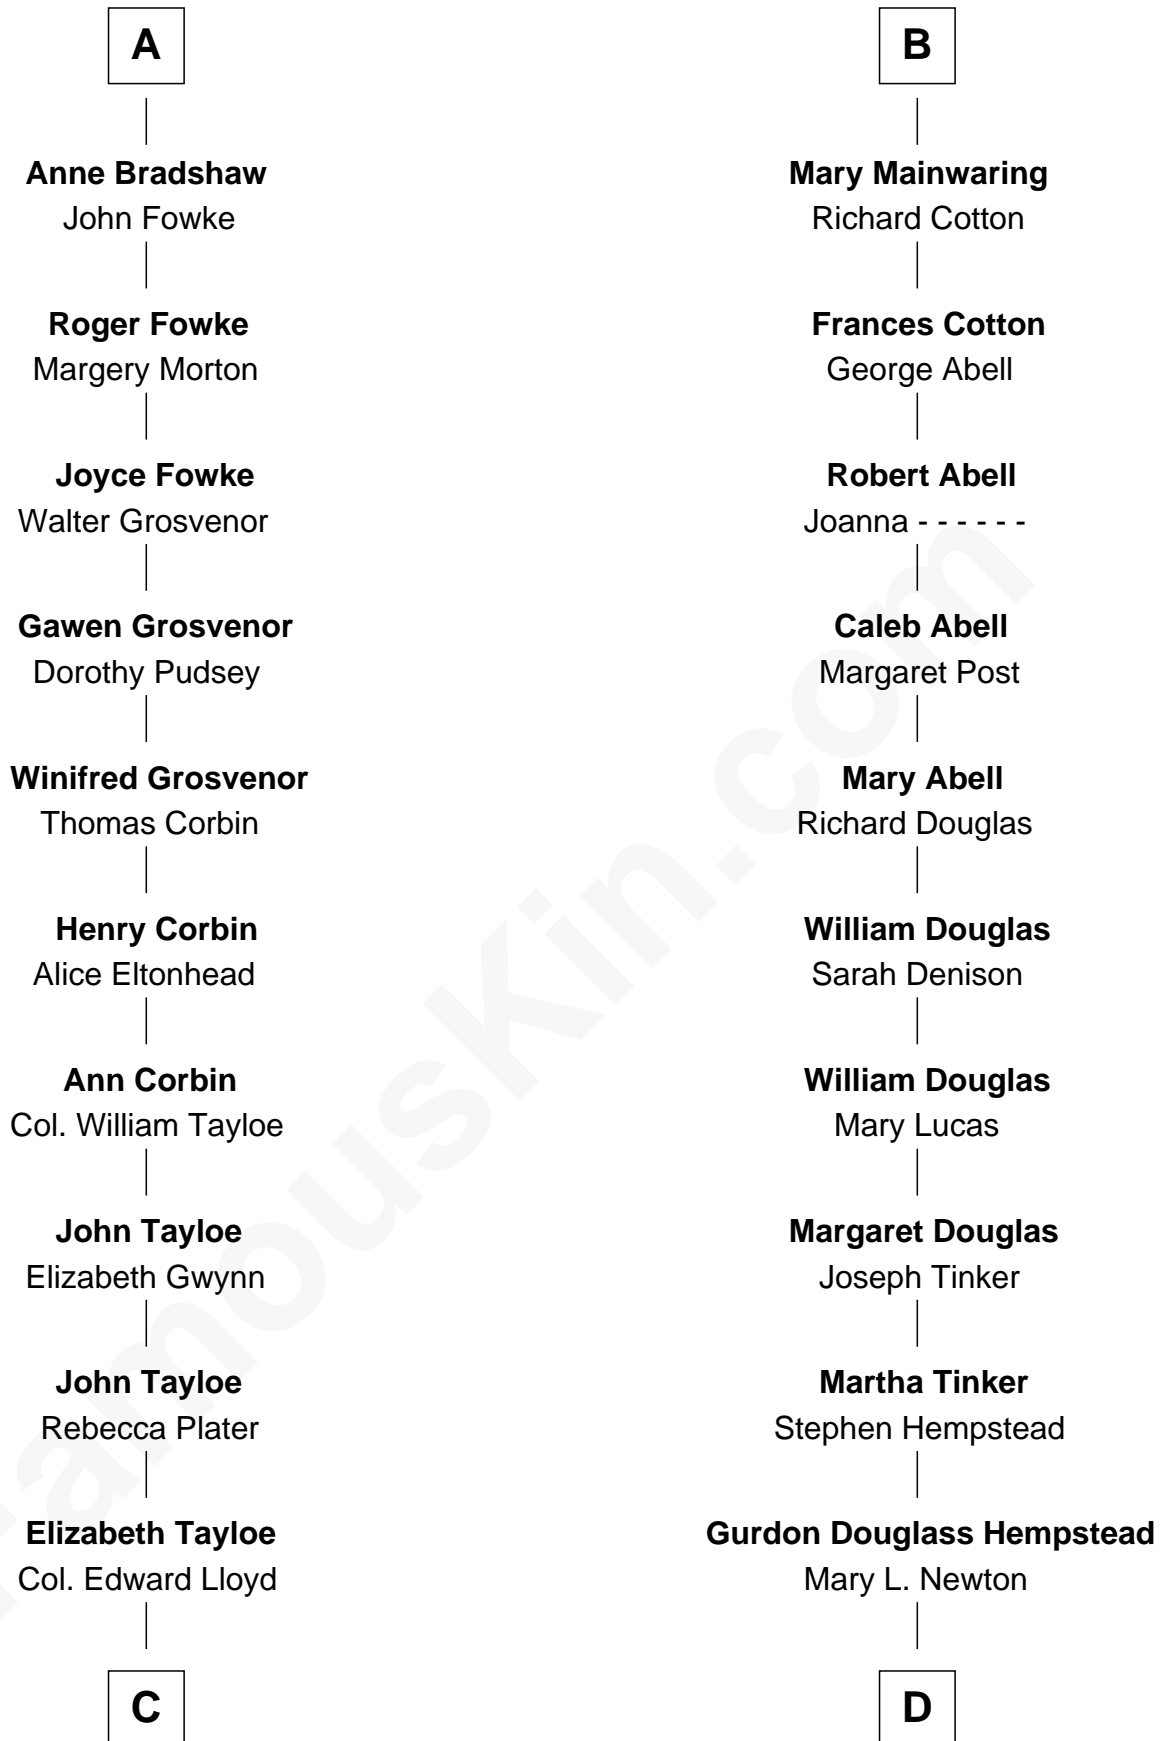

# FamousKin.com Relationship Chart of

**Henry Lloyd**

*40th Governor of Maryland*

19th cousin 2 times removed of

**Richard Gere**

*Movie Actor*

**John de Welles**

Maud de Roos

**C**

**Col. Edward Lloyd**

Sally Scott Murray

**Daniel Lloyd**

Catherine Henry

**Henry Lloyd**

*40th Governor of Maryland*

**D**