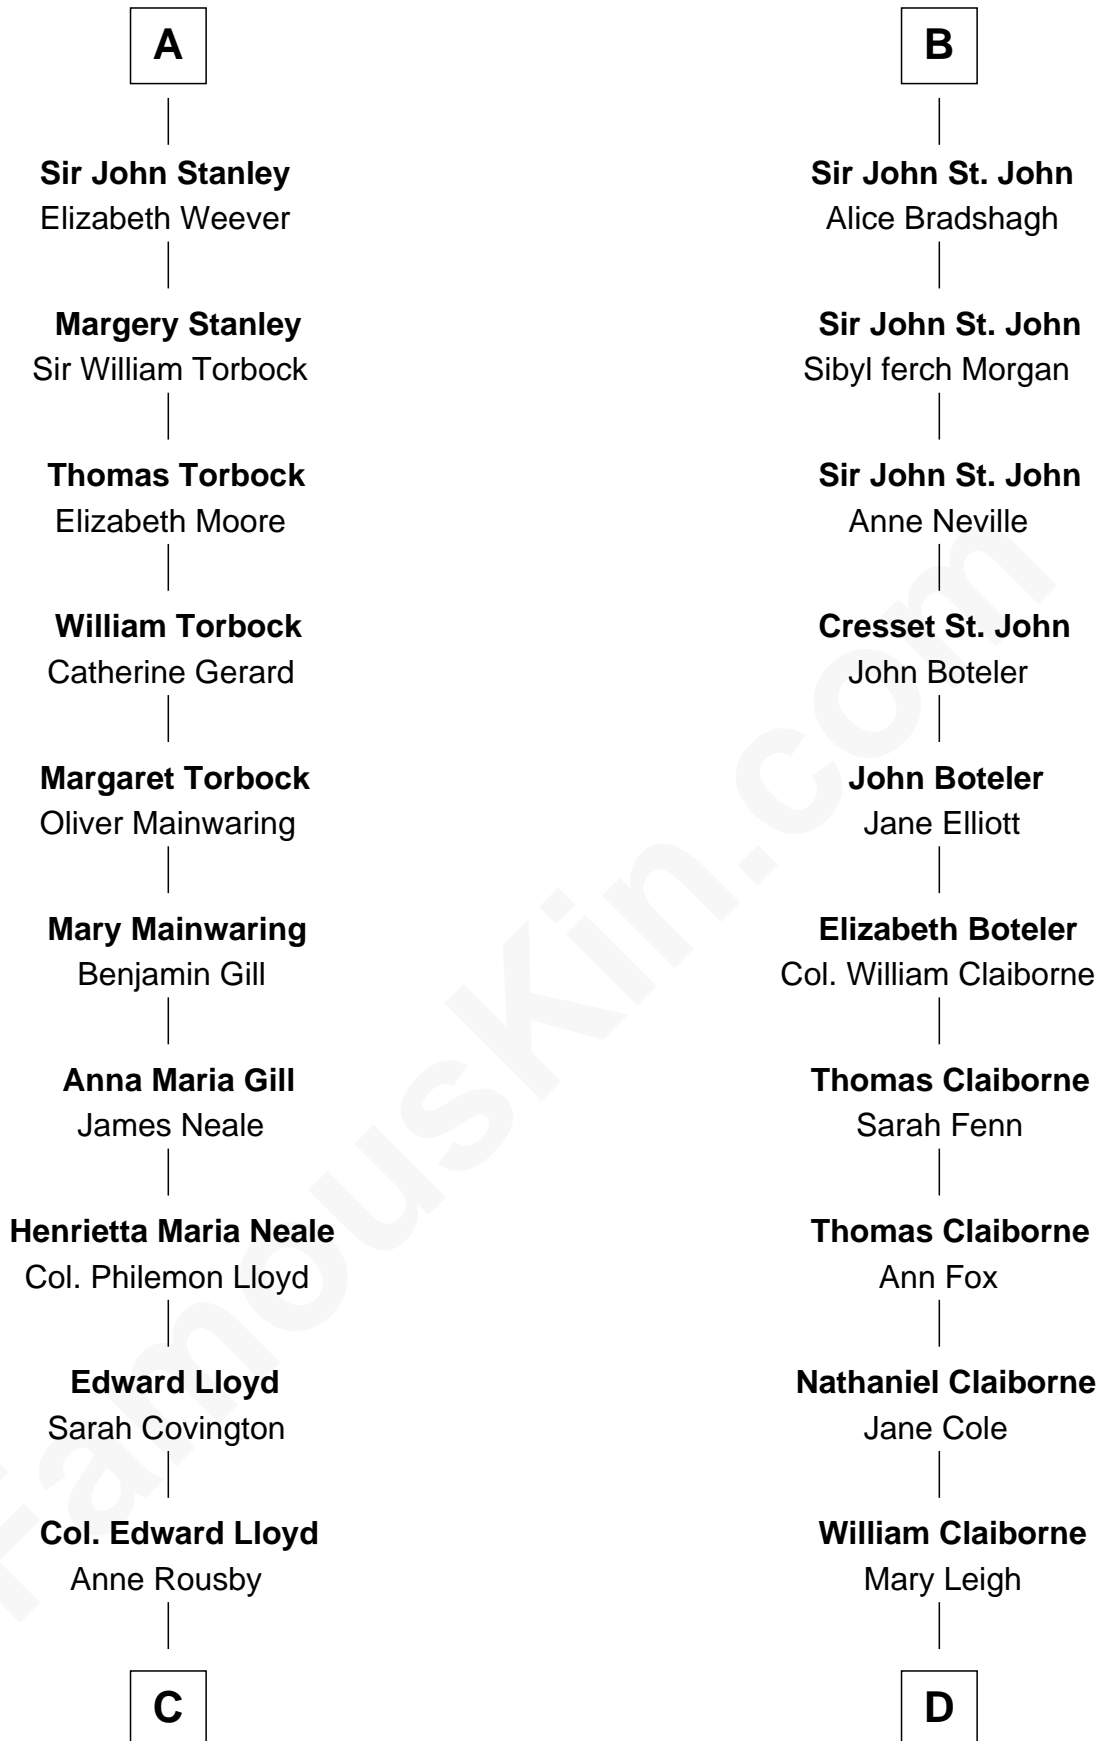

FamousKin.com

Relationship Chart of

Henry Lloyd

40th Governor of Maryland

20th cousin 1 time removed of

Liz Claiborne

Fashion Designer and Founder of Liz Claiborne Inc.

C

Col. Edward Lloyd
Elizabeth Tayloe

Col. Edward Lloyd
Sally Scott Murray

Daniel Lloyd
Catherine Henry

Henry Lloyd
40th Governor of Maryland

D

William Charles Cole Claiborne
Clarisse Duralde

William Charles Cole Claiborne
Louise de Balathier