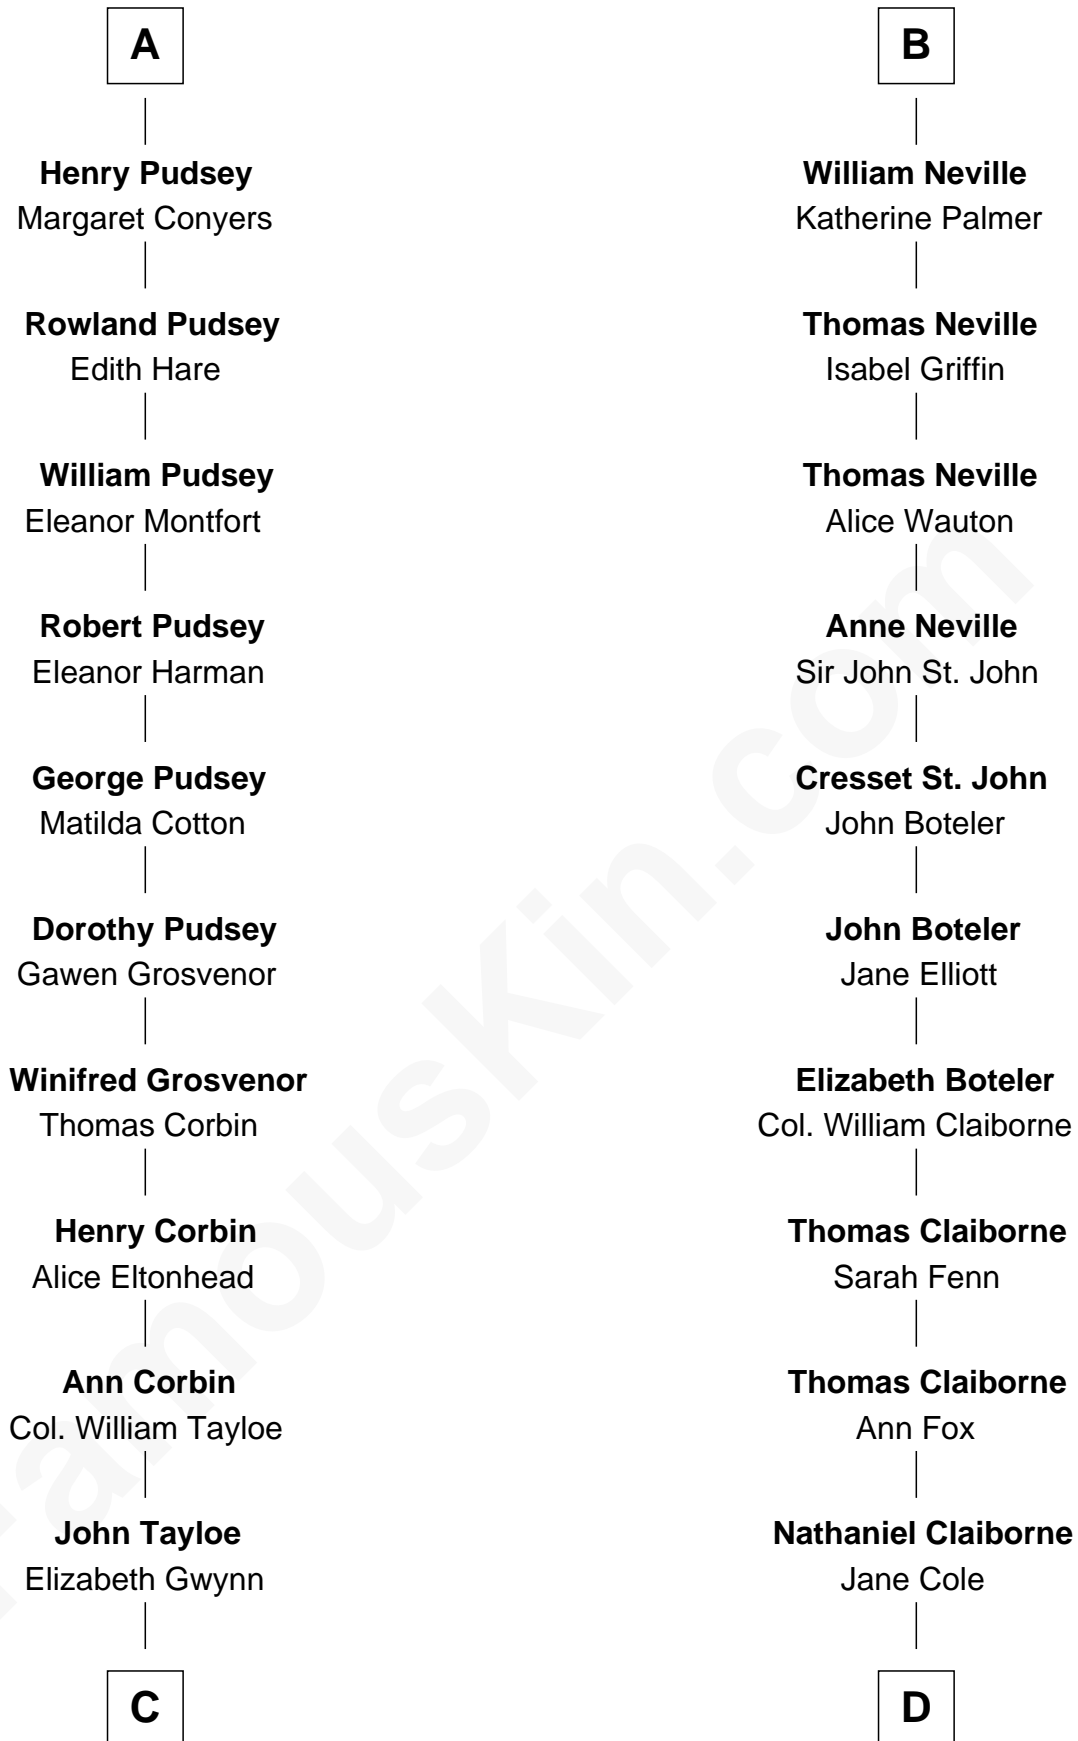

FamousKin.com

Relationship Chart of

Henry Lloyd

40th Governor of Maryland

18th cousin 3 times removed of

William C. C. Claiborne

1st Governor of Louisiana

William de Odingsells

Henry FitzHugh

Eleanor Fitzhugh

Sir Thomas Tunstall

Margaret Tunstall

Sir Ralph Pudsey

Sir John Pudsey

Grace Hamerton

A

Sir Nicholas Longford

Margery Solney

Alice Longford

Sir Robert Neville

Thomas Neville

Elizabeth Babington

B

C

John Tayloe
Rebecca Plater

Elizabeth Tayloe
Col. Edward Lloyd

Col. Edward Lloyd
Sally Scott Murray

Daniel Lloyd
Catherine Henry

Henry Lloyd
40th Governor of Maryland

D

William Claiborne
Mary Leigh

William C. C. Claiborne
1st Governor of Louisiana