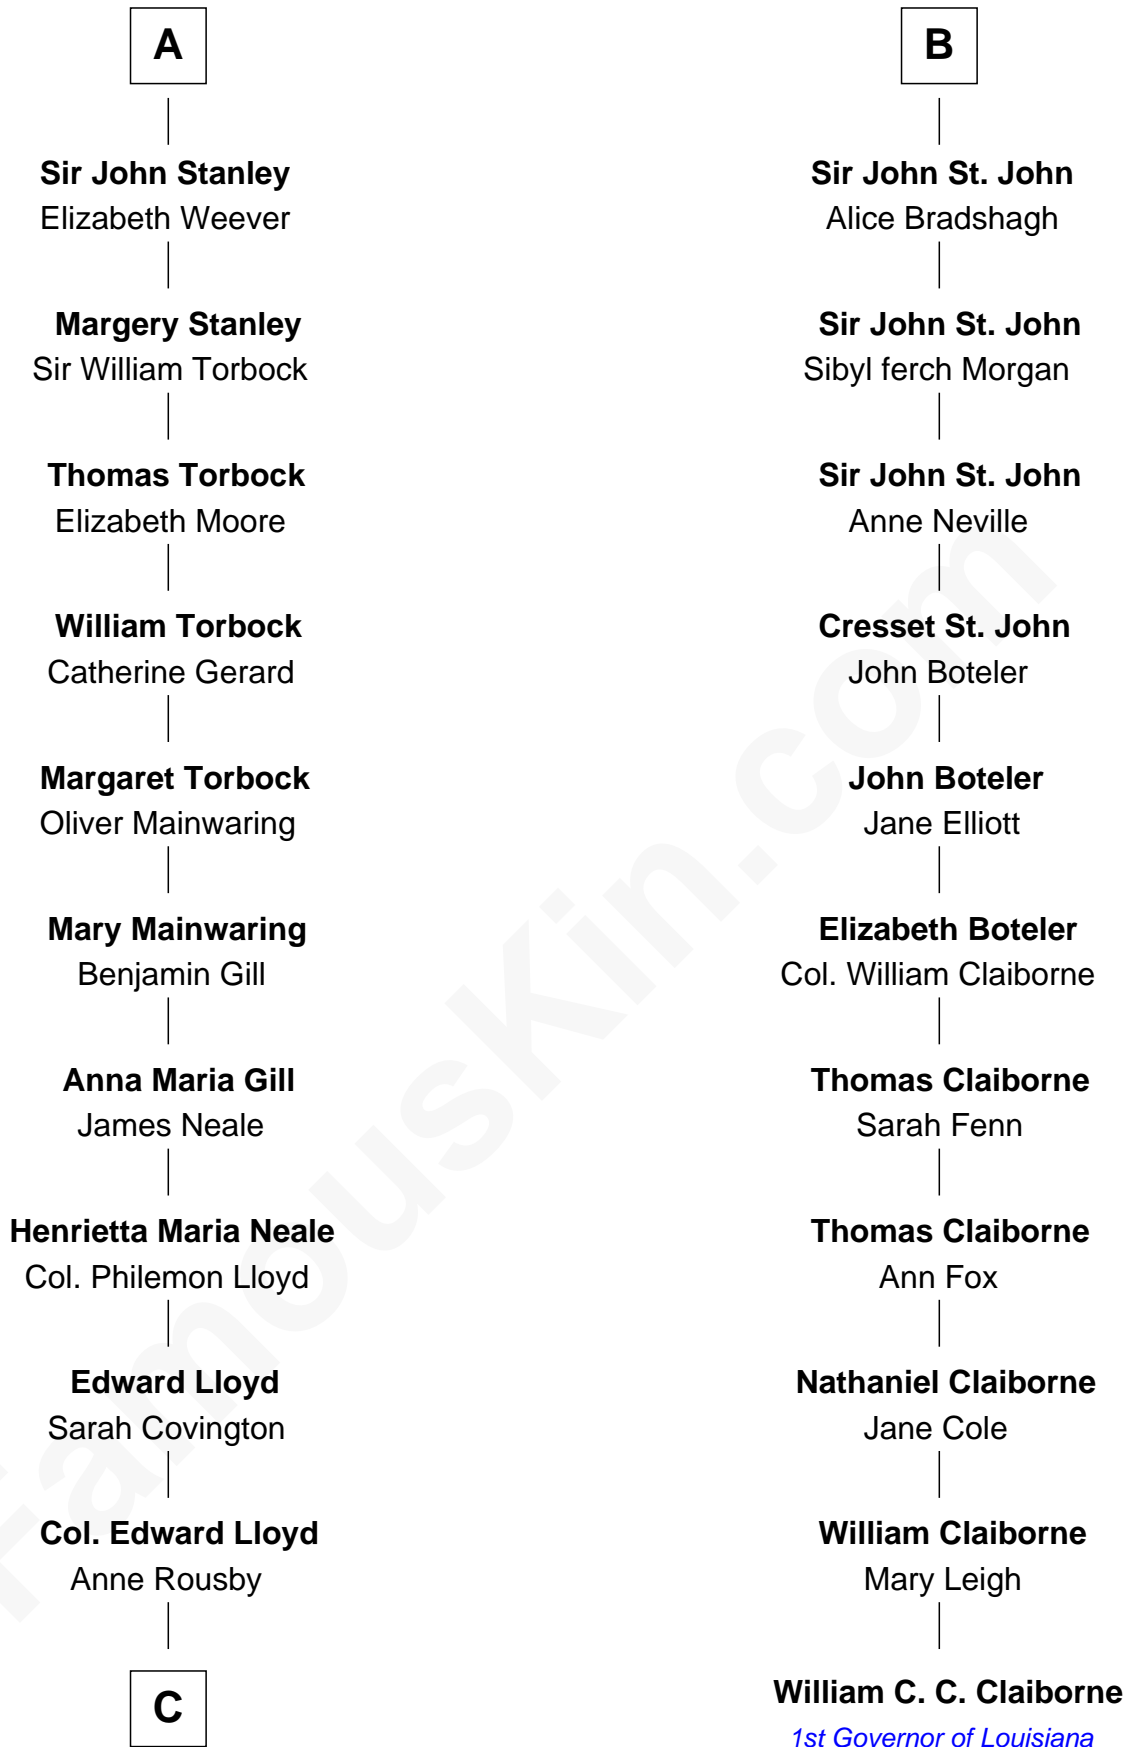

FamousKin.com

Relationship Chart of

Henry Lloyd

40th Governor of Maryland

17th cousin 3 times removed of

William C. C. Claiborne

1st Governor of Louisiana

Sir William de Beauchamp

Sir Walter de Beauchamp

Alice de Tony

Roger de Beauchamp

Sir Roger de Beauchamp

Sibyl de Pateshulle

Sir Roger de Beauchamp

Joan de Clopton

Sir Roger Beauchamp

Mary - - - - -

Sir John Beauchamp

Edith Stourton

Margaret Beauchamp

Sir Oliver St. John

B

C

Col. Edward Lloyd

Elizabeth Tayloe

Col. Edward Lloyd

Sally Scott Murray

Daniel Lloyd

Catherine Henry

Henry Lloyd

40th Governor of Maryland

FamousKin.com