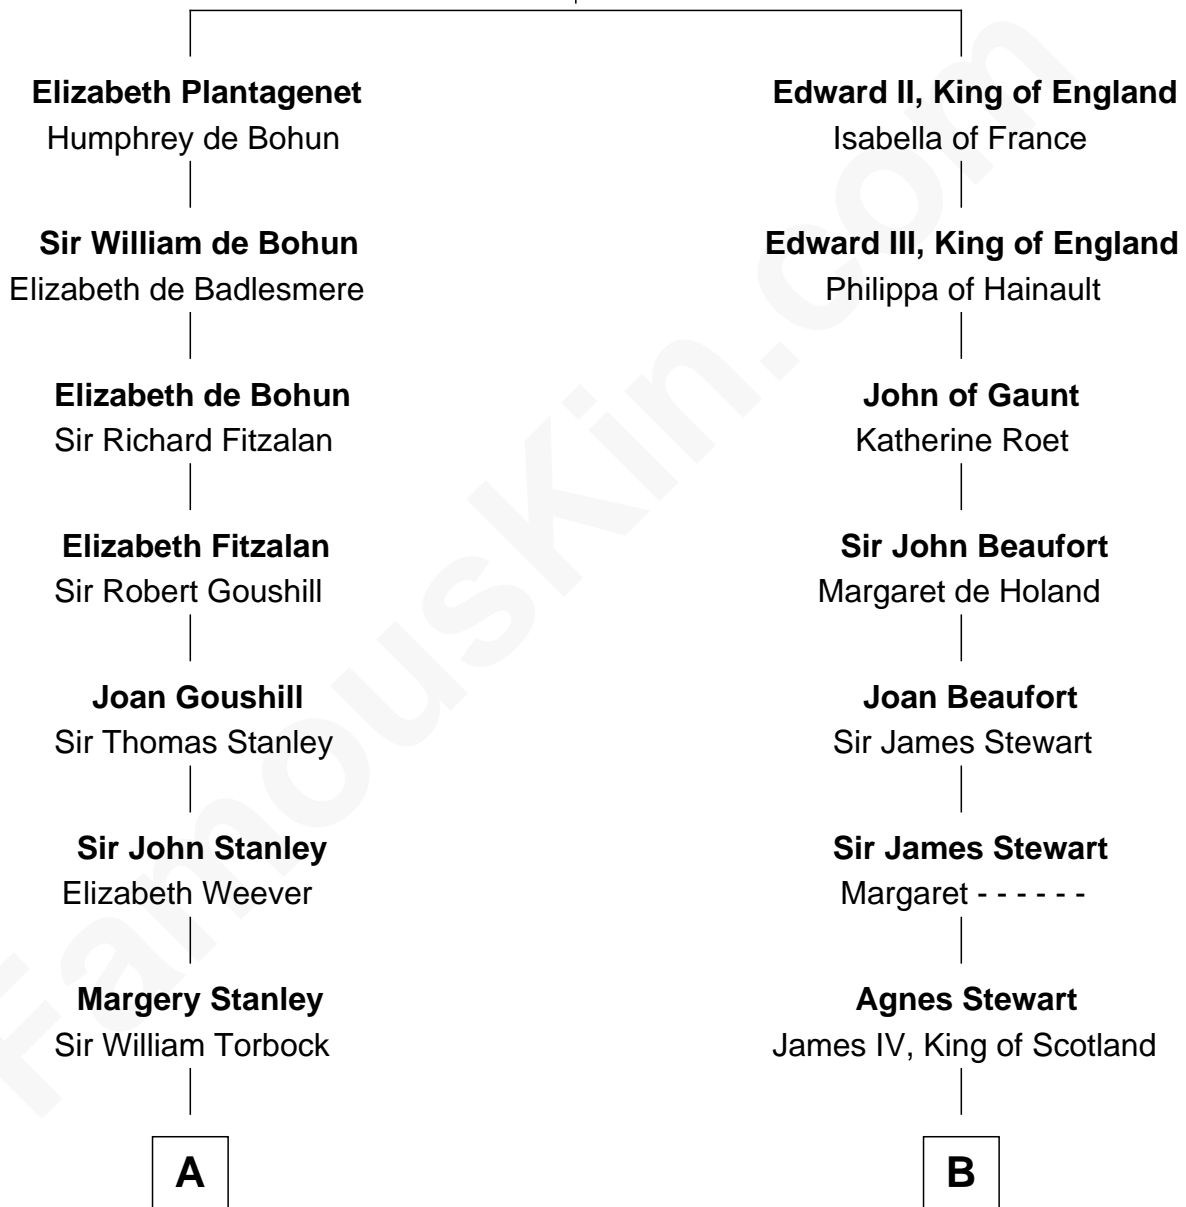

FamousKin.com Relationship Chart of

Henry Lloyd

40th Governor of Maryland

18th cousin 3 times removed of

Howard Dean

79th Governor of Vermont

King Edward I
Eleanor of Castile

C

Daniel Lloyd
Catherine Henry

Henry Lloyd
40th Governor of Maryland

D

James William Maitland
Agnes Jane O'Reilly

Thomas A. Maitland
Helen Abby Van Voorhis

James William Maitland
Sylvia Wigglesworth

Andrea Belden Maitland
Howard Brush Dean