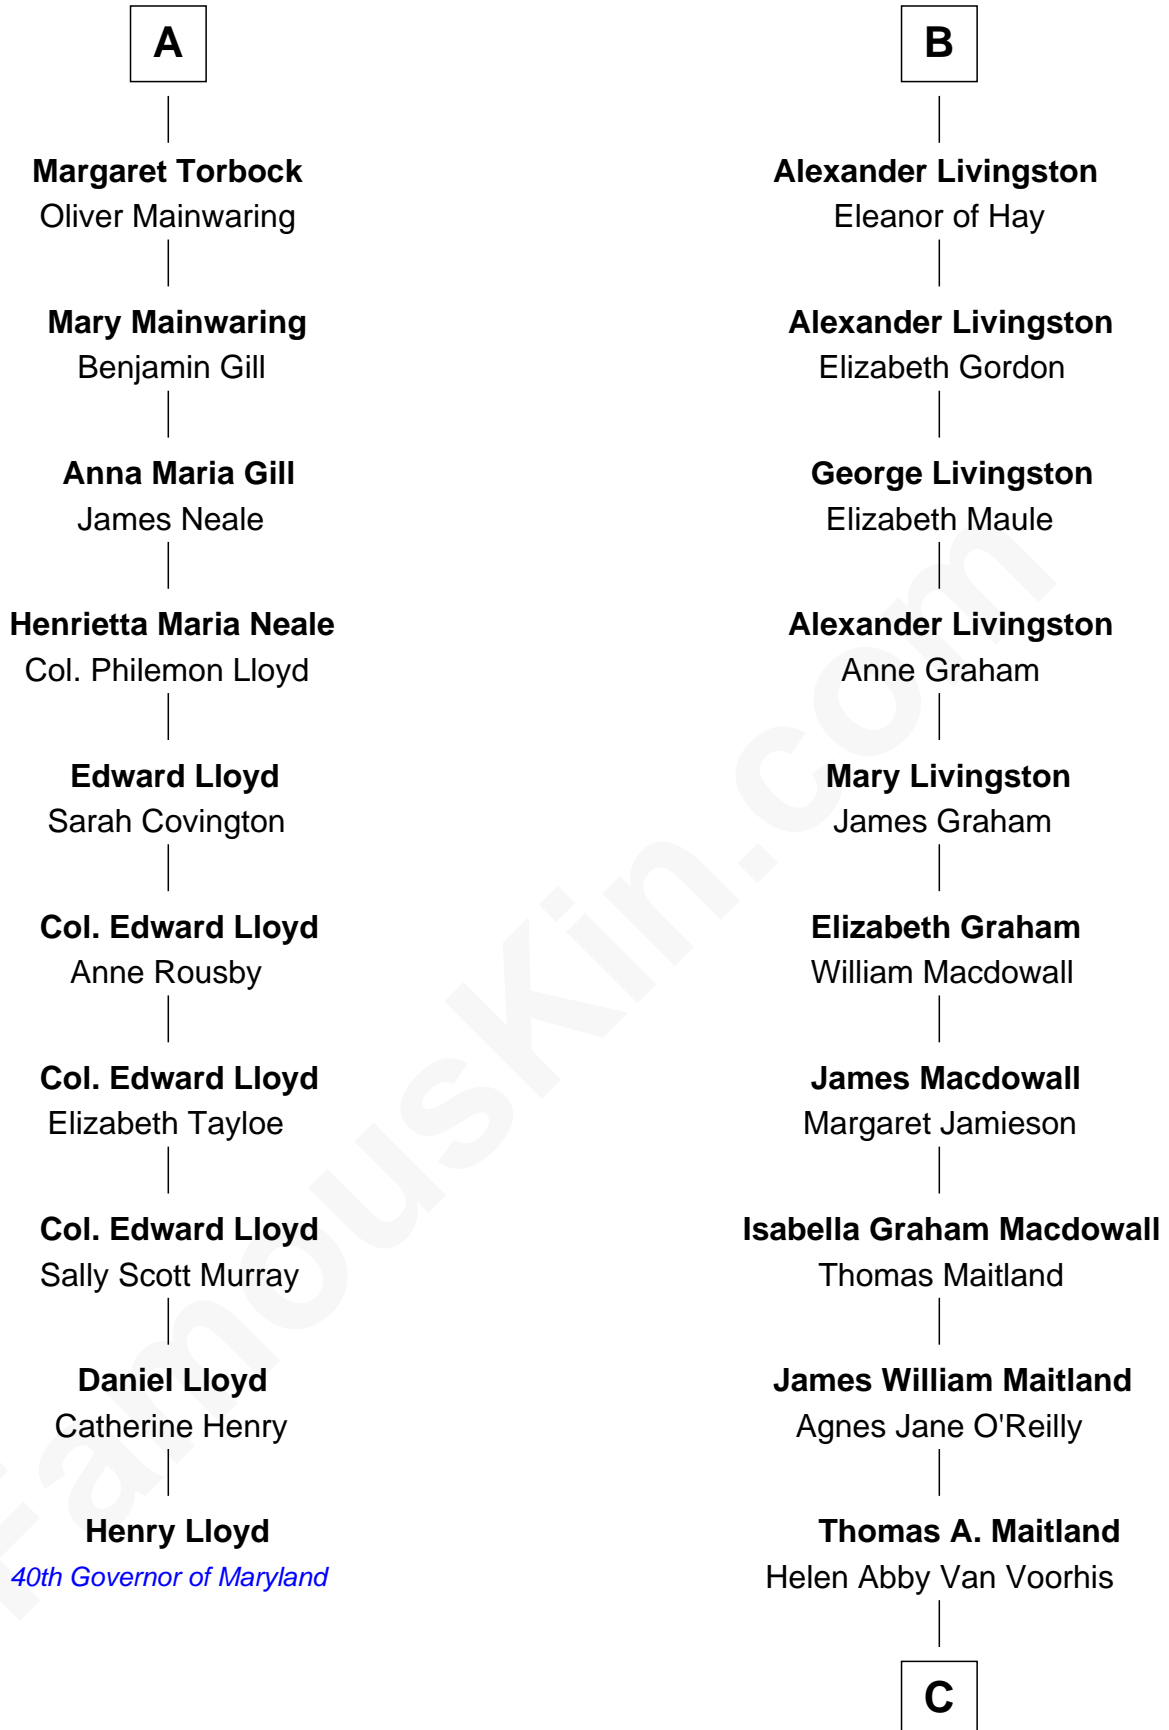

FamousKin.com Relationship Chart of

Henry Lloyd

40th Governor of Maryland

16th cousin 3 times removed of

Howard Dean

79th Governor of Vermont

Richard Fitzalan
Eleanor Plantagenet

Sir Richard Fitzalan
Elizabeth de Bohun

Elizabeth Fitzalan
Sir Robert Goushill

Joan Goushill
Sir Thomas Stanley

Sir John Stanley
Elizabeth Weever

Margery Stanley
Sir William Torbock

Thomas Torbock
Elizabeth Moore

William Torbock
Catherine Gerard

A

Alice Fitzalan
Sir Thomas de Holand

Margaret de Holand
Sir John Beaufort

Joan Beaufort
Sir James Stewart

Sir James Stewart
Margaret - - - - -

Agnes Stewart
James IV, King of Scotland

Janet Stewart
Malcolm Fleming

Agnes Fleming
William Livingston

B

C

James William Maitland

Sylvia Wigglesworth

Andrea Belden Maitland

Howard Brush Dean

Howard Dean