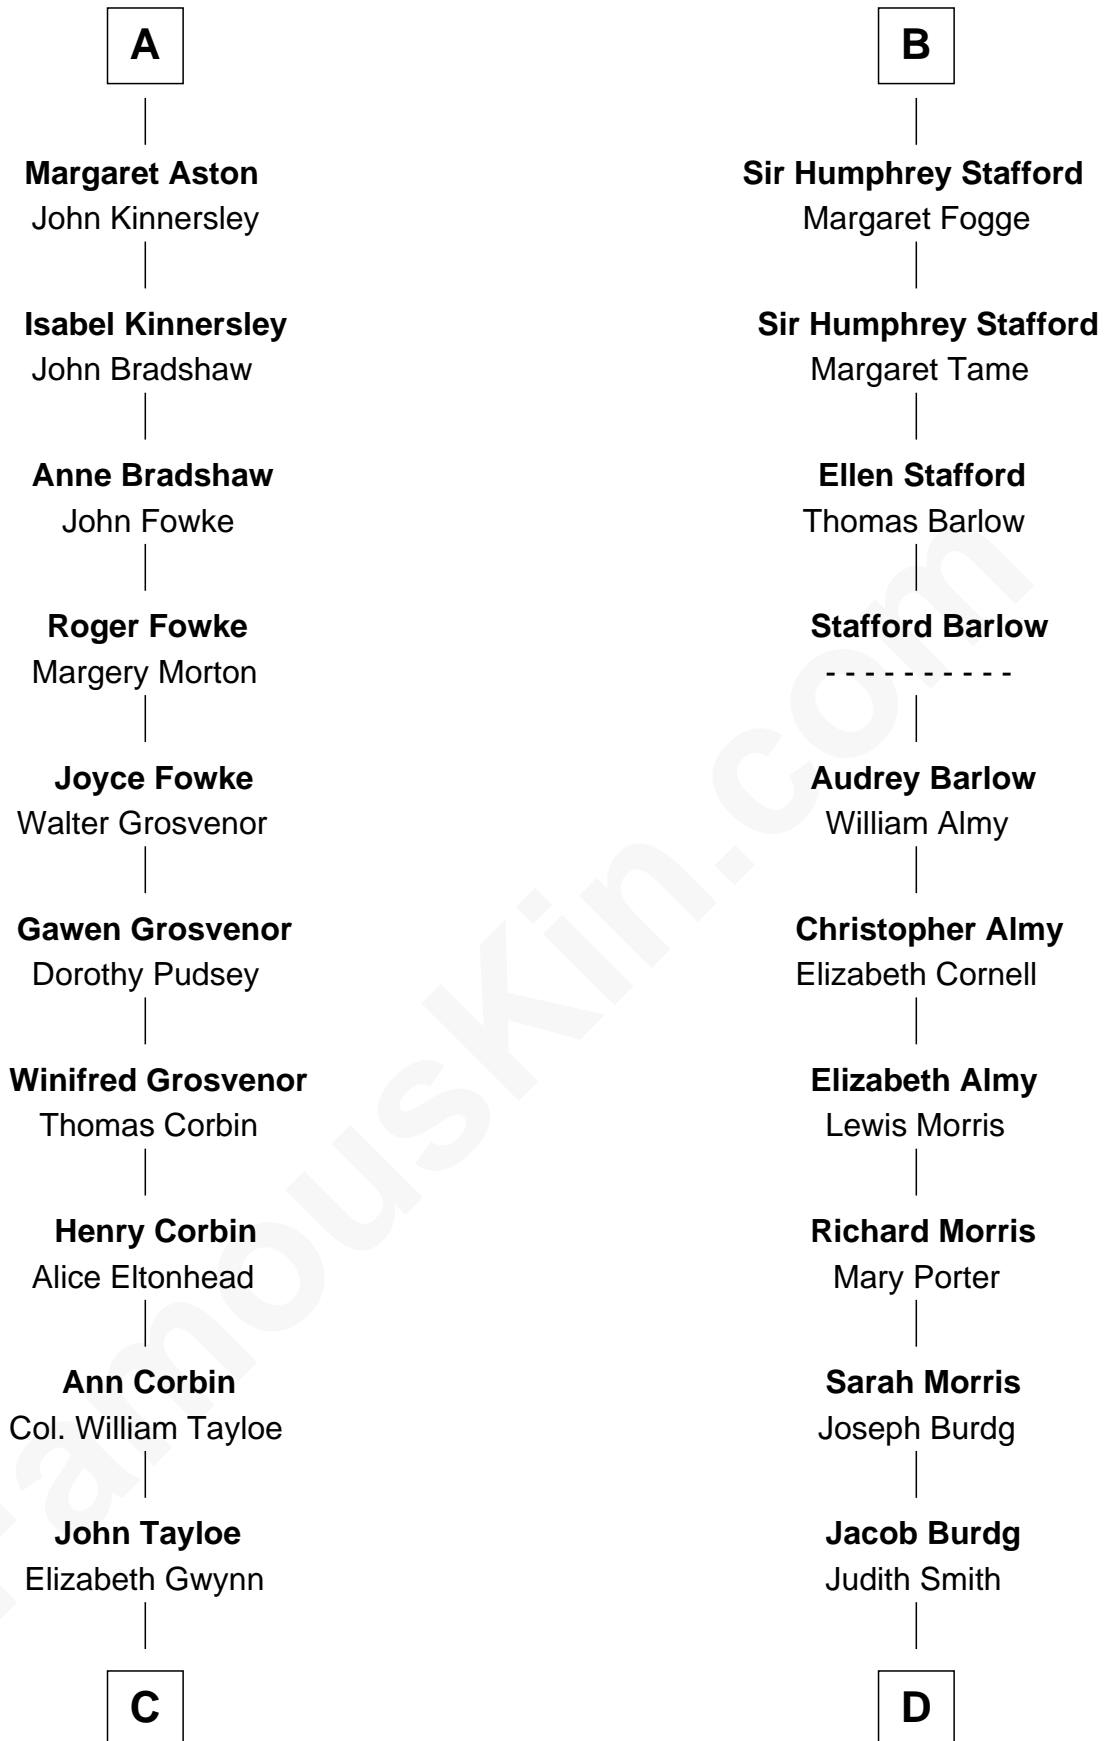

# FamousKin.com Relationship Chart of

**Henry Lloyd**

*40th Governor of Maryland*

21st cousin of

**Richard Nixon**

*37th U.S. President*

**John de Botetourte**

Maud FitzThomas

**C**

**John Tayloe**  
Rebecca Plater

**Elizabeth Tayloe**  
Col. Edward Lloyd

**Col. Edward Lloyd**  
Sally Scott Murray

**Daniel Lloyd**  
Catherine Henry

**Henry Lloyd**  
*40th Governor of Maryland*

**D**

**Jacob Burdg**  
Miriam Matthews

**Oliver Burdg**  
Jane M. Hemingway

**Almira Park Burdg**  
Franklin Milhous

**Hannah Milhous**  
Francis Anthony Nixon

**Richard Nixon**  
*37th U.S. President*