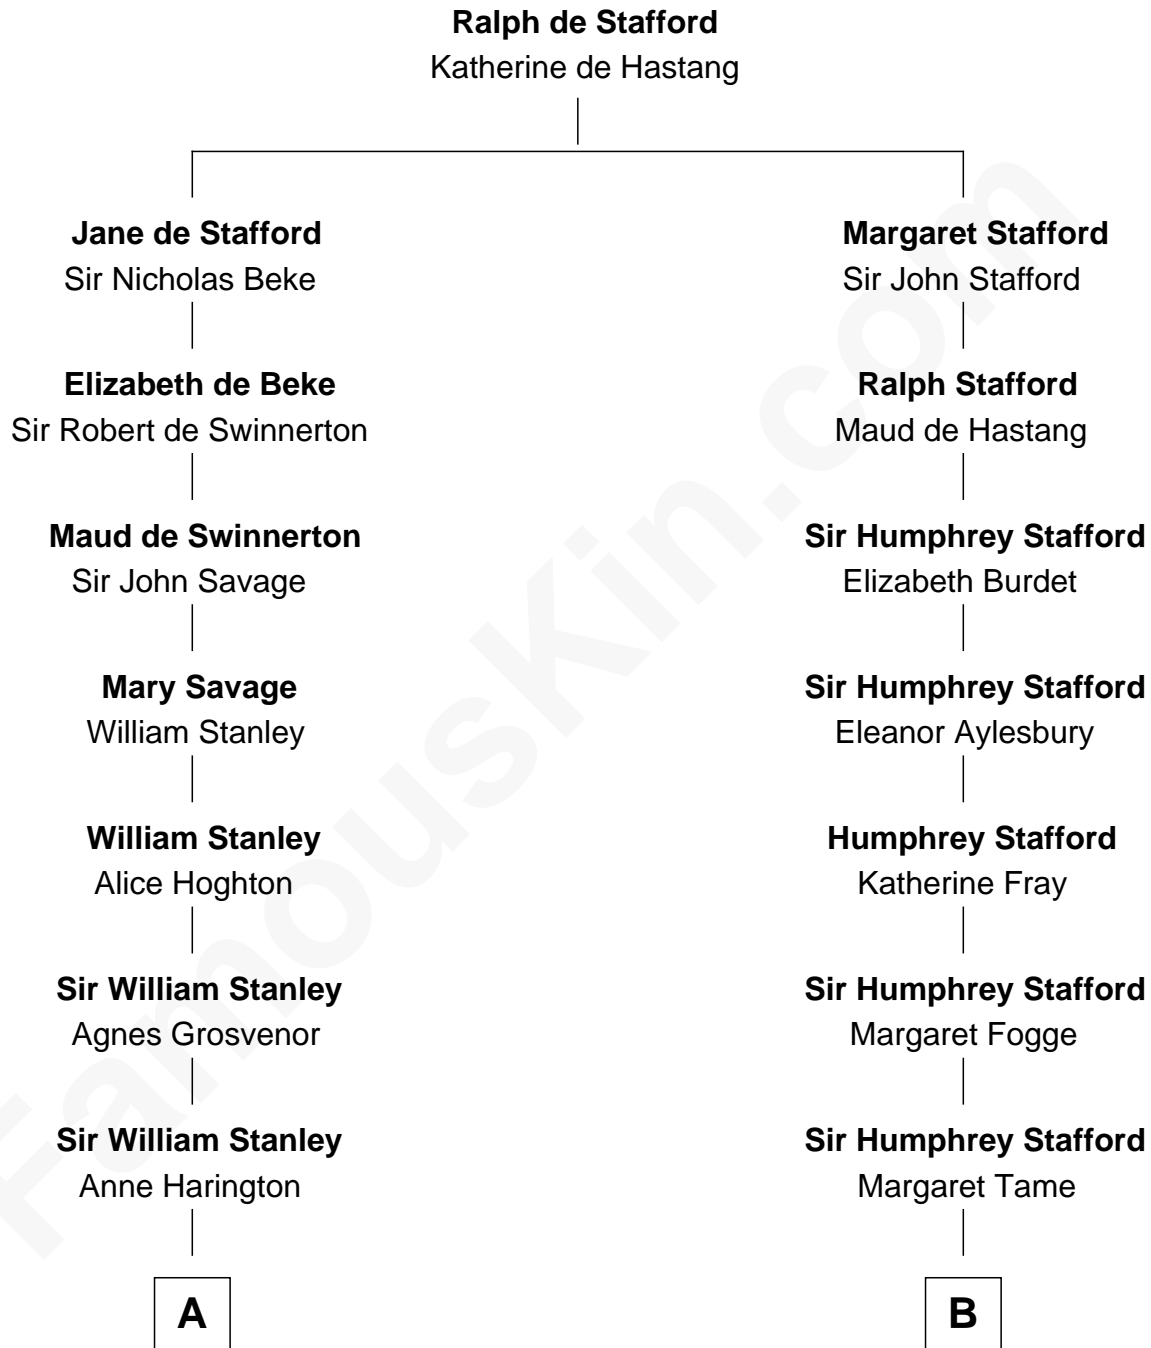

FamousKin.com

Relationship Chart of

Henry Lloyd

40th Governor of Maryland

17th cousin 2 times removed of

Richard Nixon

37th U.S. President

C

—
Almira Park Burdg

Franklin Milhous

—
Hannah Milhous

Francis Anthony Nixon

—
Richard Nixon

37th U.S. President

FamousKin.com