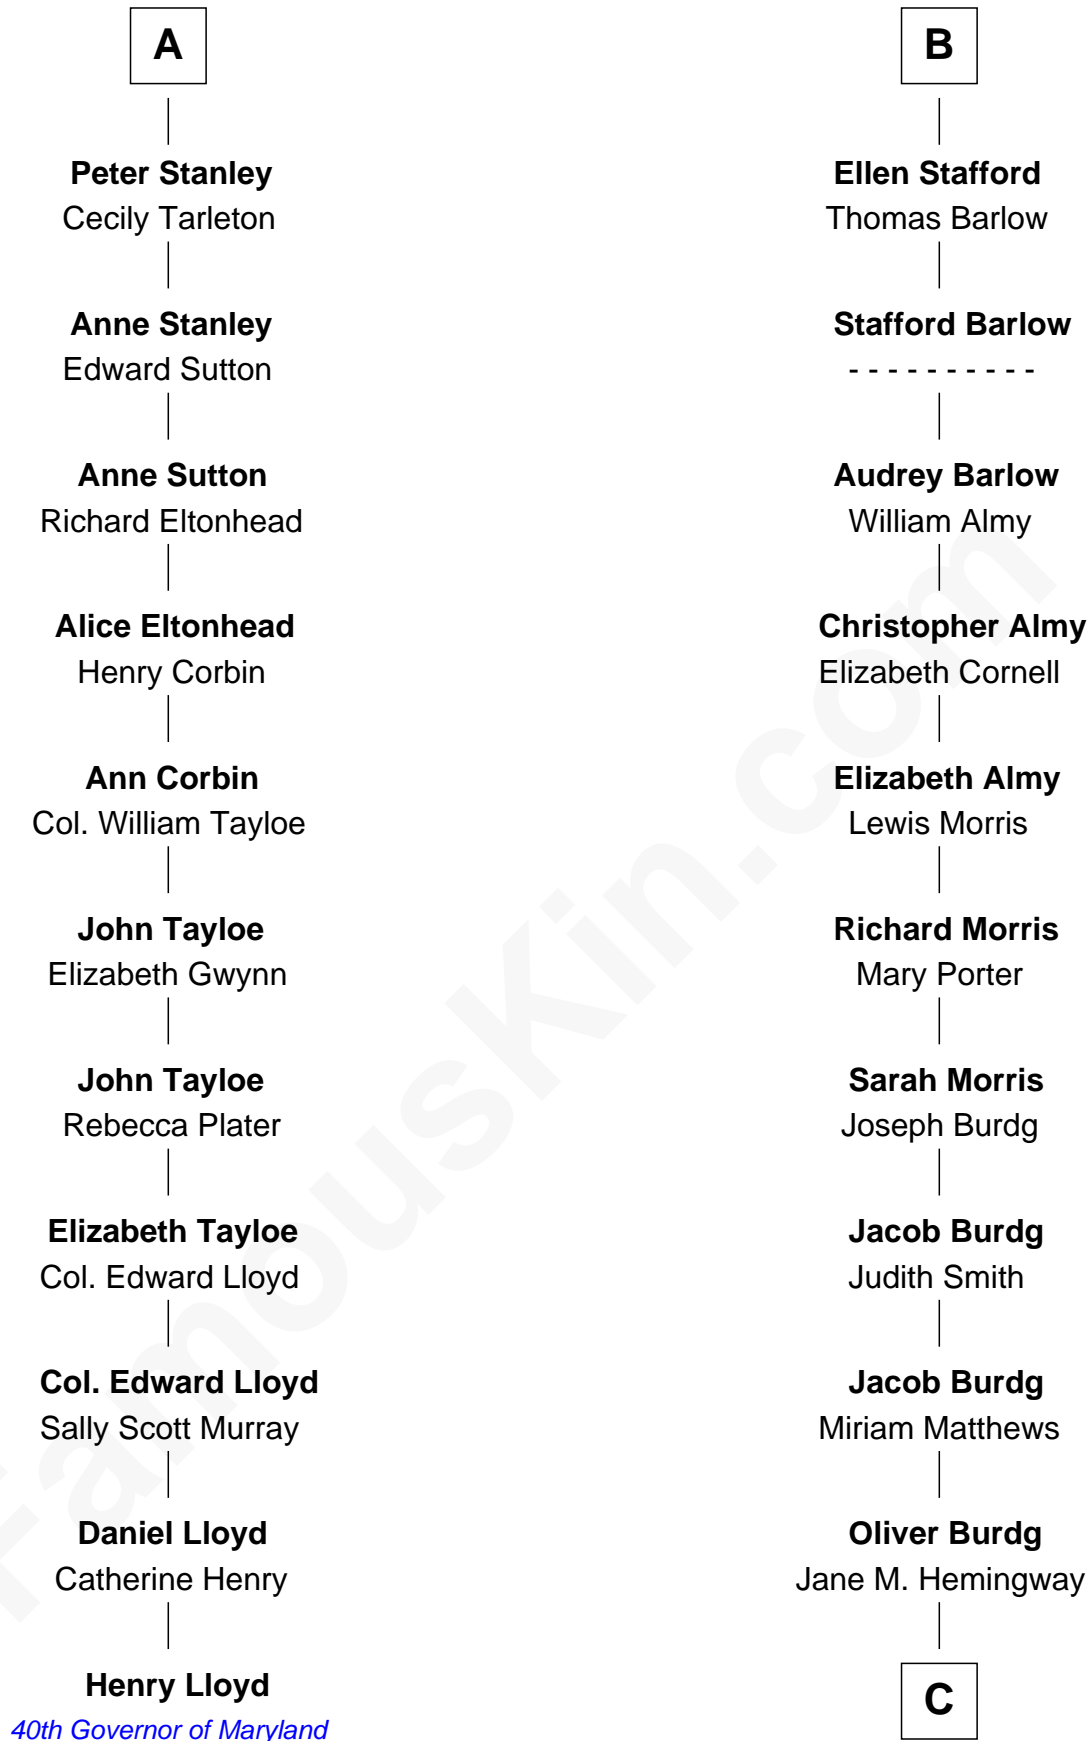

FamousKin.com

Relationship Chart of

Henry Lloyd

40th Governor of Maryland

17th cousin 2 times removed of

Richard Nixon

37th U.S. President

C

—
Almira Park Burdg

Franklin Milhous

—
Hannah Milhous

Francis Anthony Nixon

—
Richard Nixon

37th U.S. President

FamousKin.com