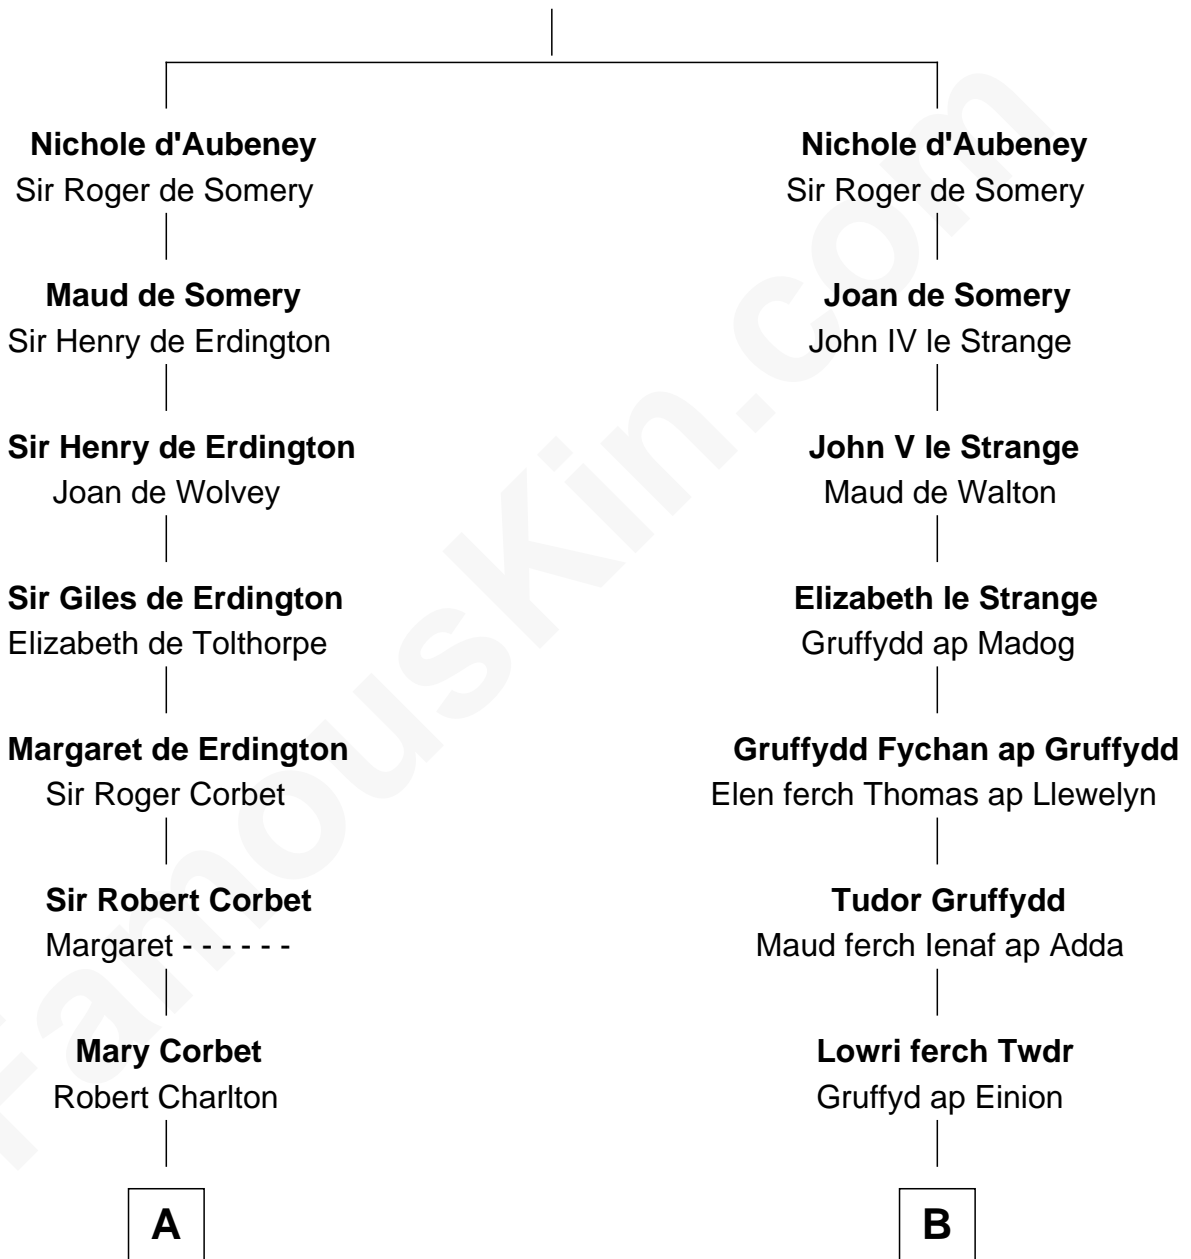

FamousKin.com Relationship Chart of

Henry Lloyd

40th Governor of Maryland

21st cousin of

Humphrey Bogart

Movie Actor

William d'Aubenev

Mabel of Chester

C

John Tayloe
Rebecca Plater

Elizabeth Tayloe
Col. Edward Lloyd

Col. Edward Lloyd
Sally Scott Murray

Daniel Lloyd
Catherine Henry

Henry Lloyd
40th Governor of Maryland

D

Asahel Dewey
Anna Curtis