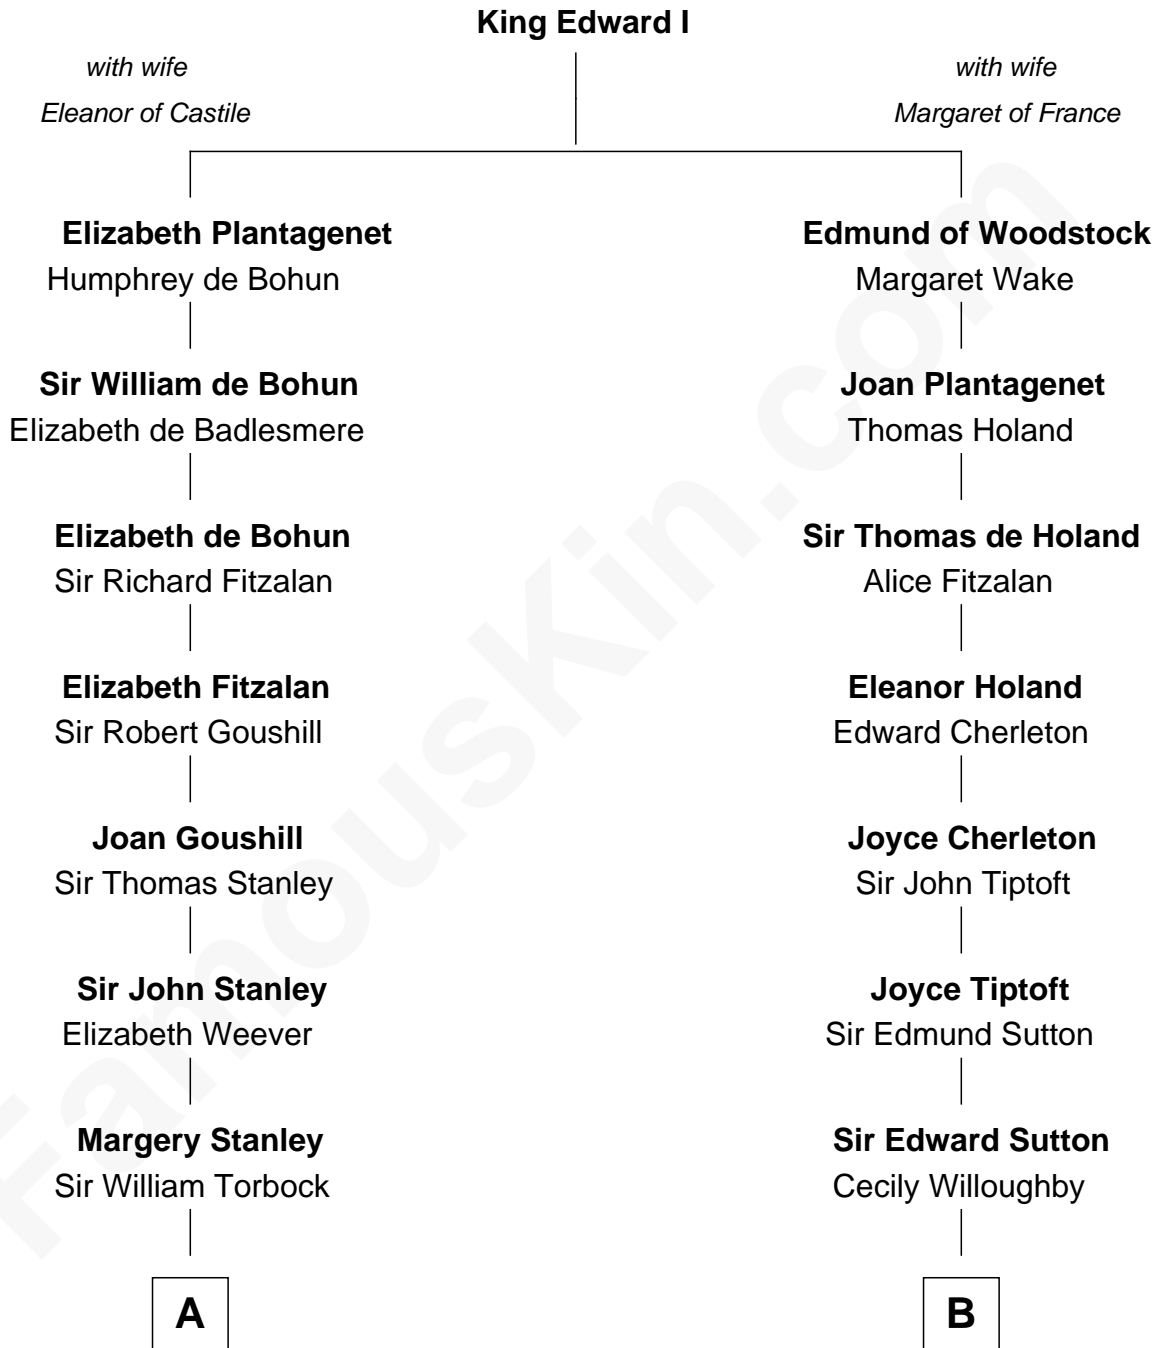

# FamousKin.com Relationship Chart of

**Henry Lloyd**

*40th Governor of Maryland*

18th cousin 2 times removed of

**Humphrey Bogart**

*Movie Actor*

**C**

**Daniel Lloyd**  
Catherine Henry

**Henry Lloyd**  
*40th Governor of Maryland*

**D**

**Elizabeth Rogers Perkins**  
Harvey Humphrey

**John Perkins Humphrey**  
Frances Dewey Churchill

**Maud Humphrey**  
Dr. Belmont Deforest Bogart

**Humphrey Bogart**  
*Movie Actor*