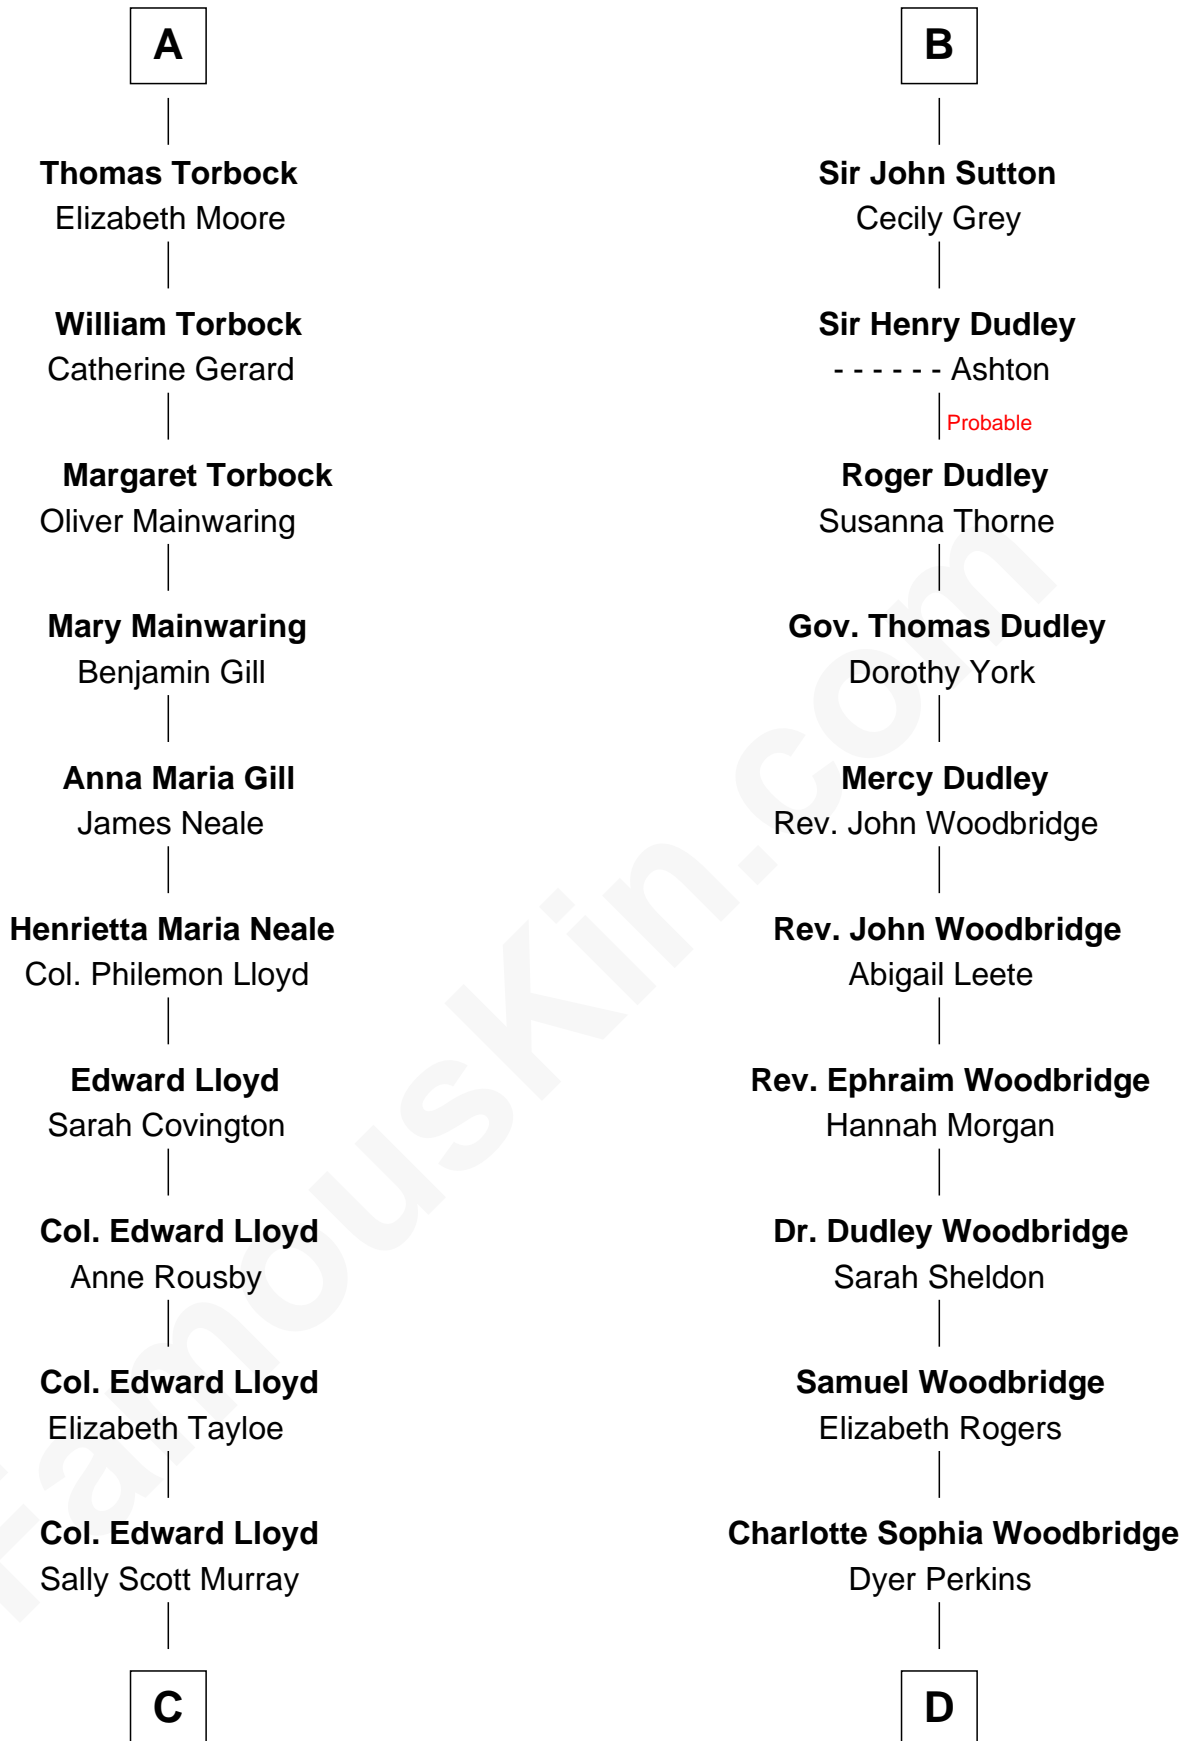

# FamousKin.com Relationship Chart of

**Henry Lloyd**

*40th Governor of Maryland*

18th cousin 2 times removed of

**Humphrey Bogart**

*Movie Actor*

**C**

**Daniel Lloyd**  
Catherine Henry

**Henry Lloyd**  
*40th Governor of Maryland*

**D**

**Elizabeth Rogers Perkins**  
Harvey Humphrey

**John Perkins Humphrey**  
Frances Dewey Churchill

**Maud Humphrey**  
Dr. Belmont Deforest Bogart

**Humphrey Bogart**  
*Movie Actor*