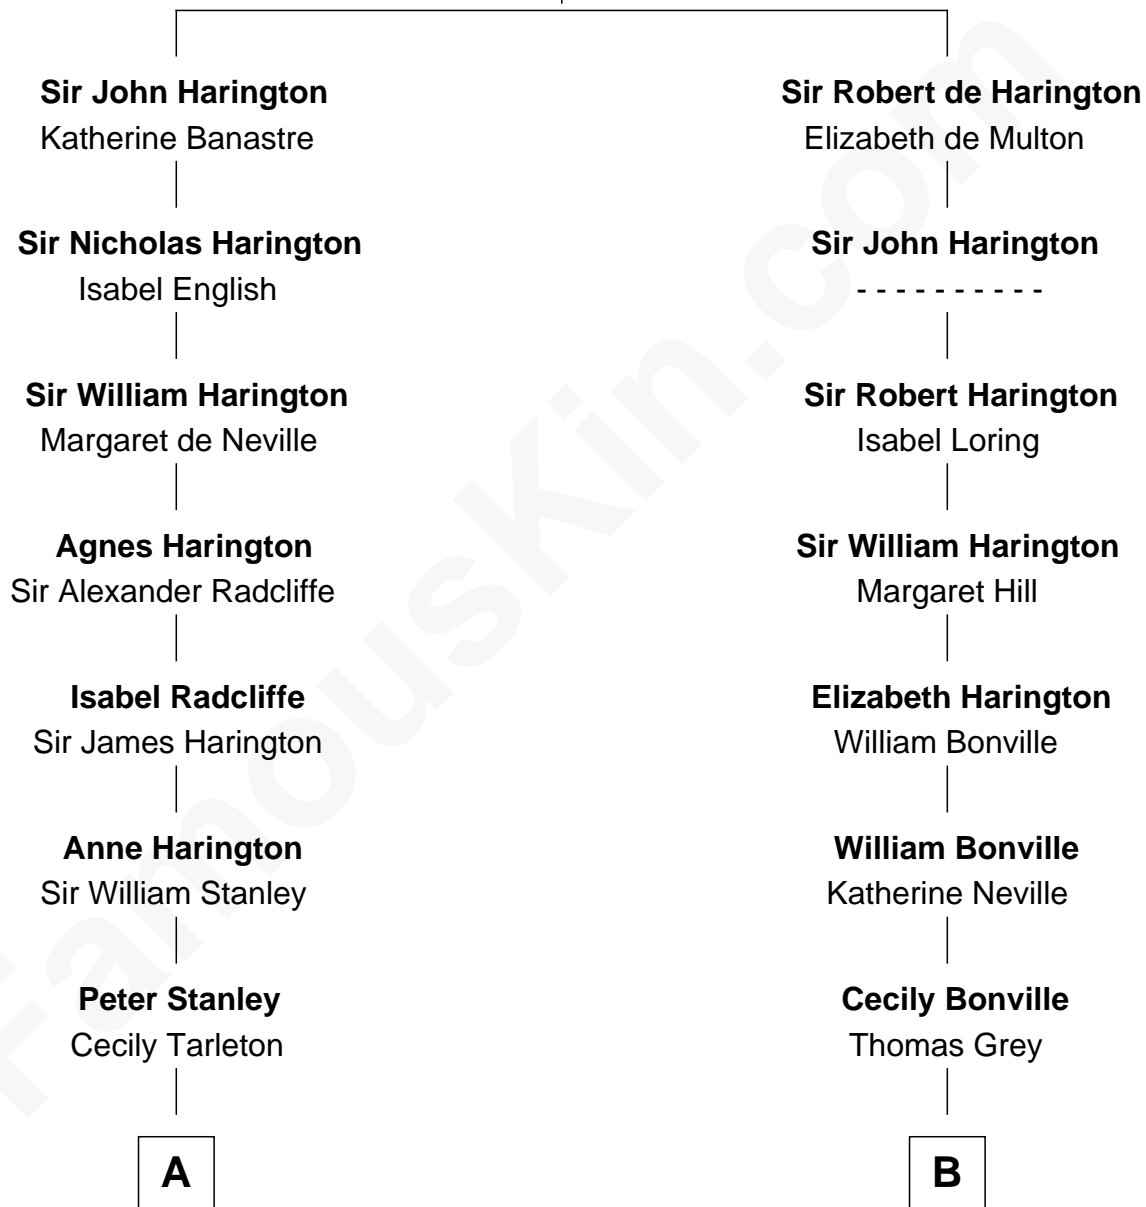

FamousKin.com Relationship Chart of

Henry Lloyd

40th Governor of Maryland

16th cousin 4 times removed of

Humphrey Bogart

Movie Actor

Sir John de Harington

Joan - - - - -

C

Elizabeth Rogers Perkins

Harvey Humphrey

John Perkins Humphrey

Frances Dewey Churchill

Maud Humphrey

Dr. Belmont Deforest Bogart

Humphrey Bogart