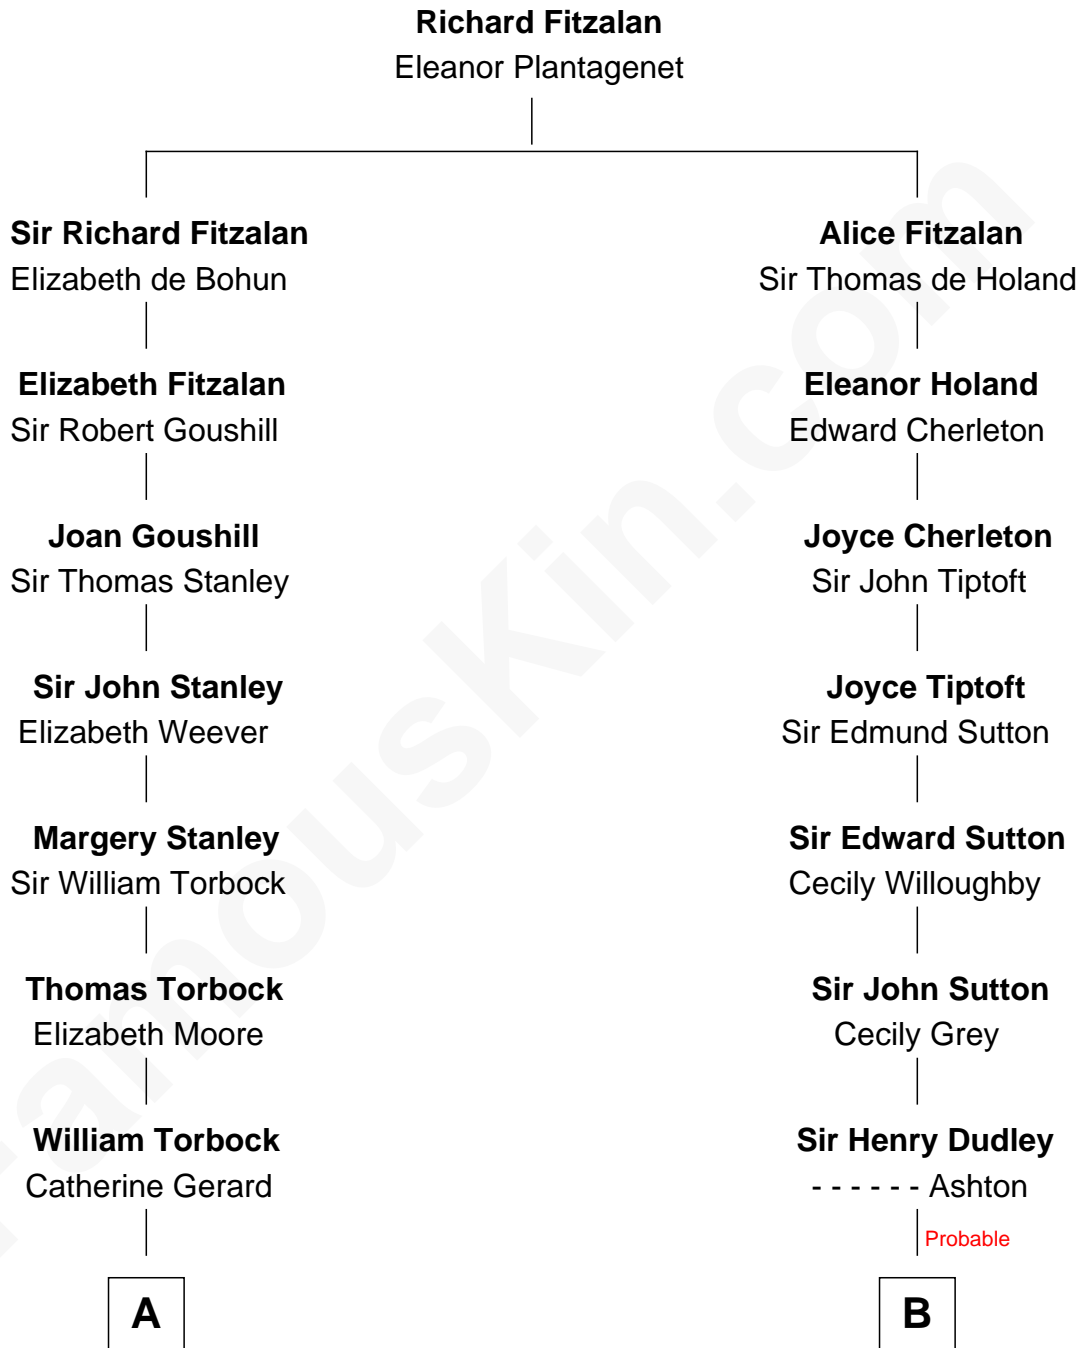

# FamousKin.com

## Relationship Chart of

### Henry Lloyd

40th Governor of Maryland

16th cousin 2 times removed of

**Humphrey Bogart**  
Movie Actor

**C**

**Maud Humphrey**  
Dr. Belmont Deforest Bogart

**Humphrey Bogart**  
*Movie Actor*

FamousKin.com