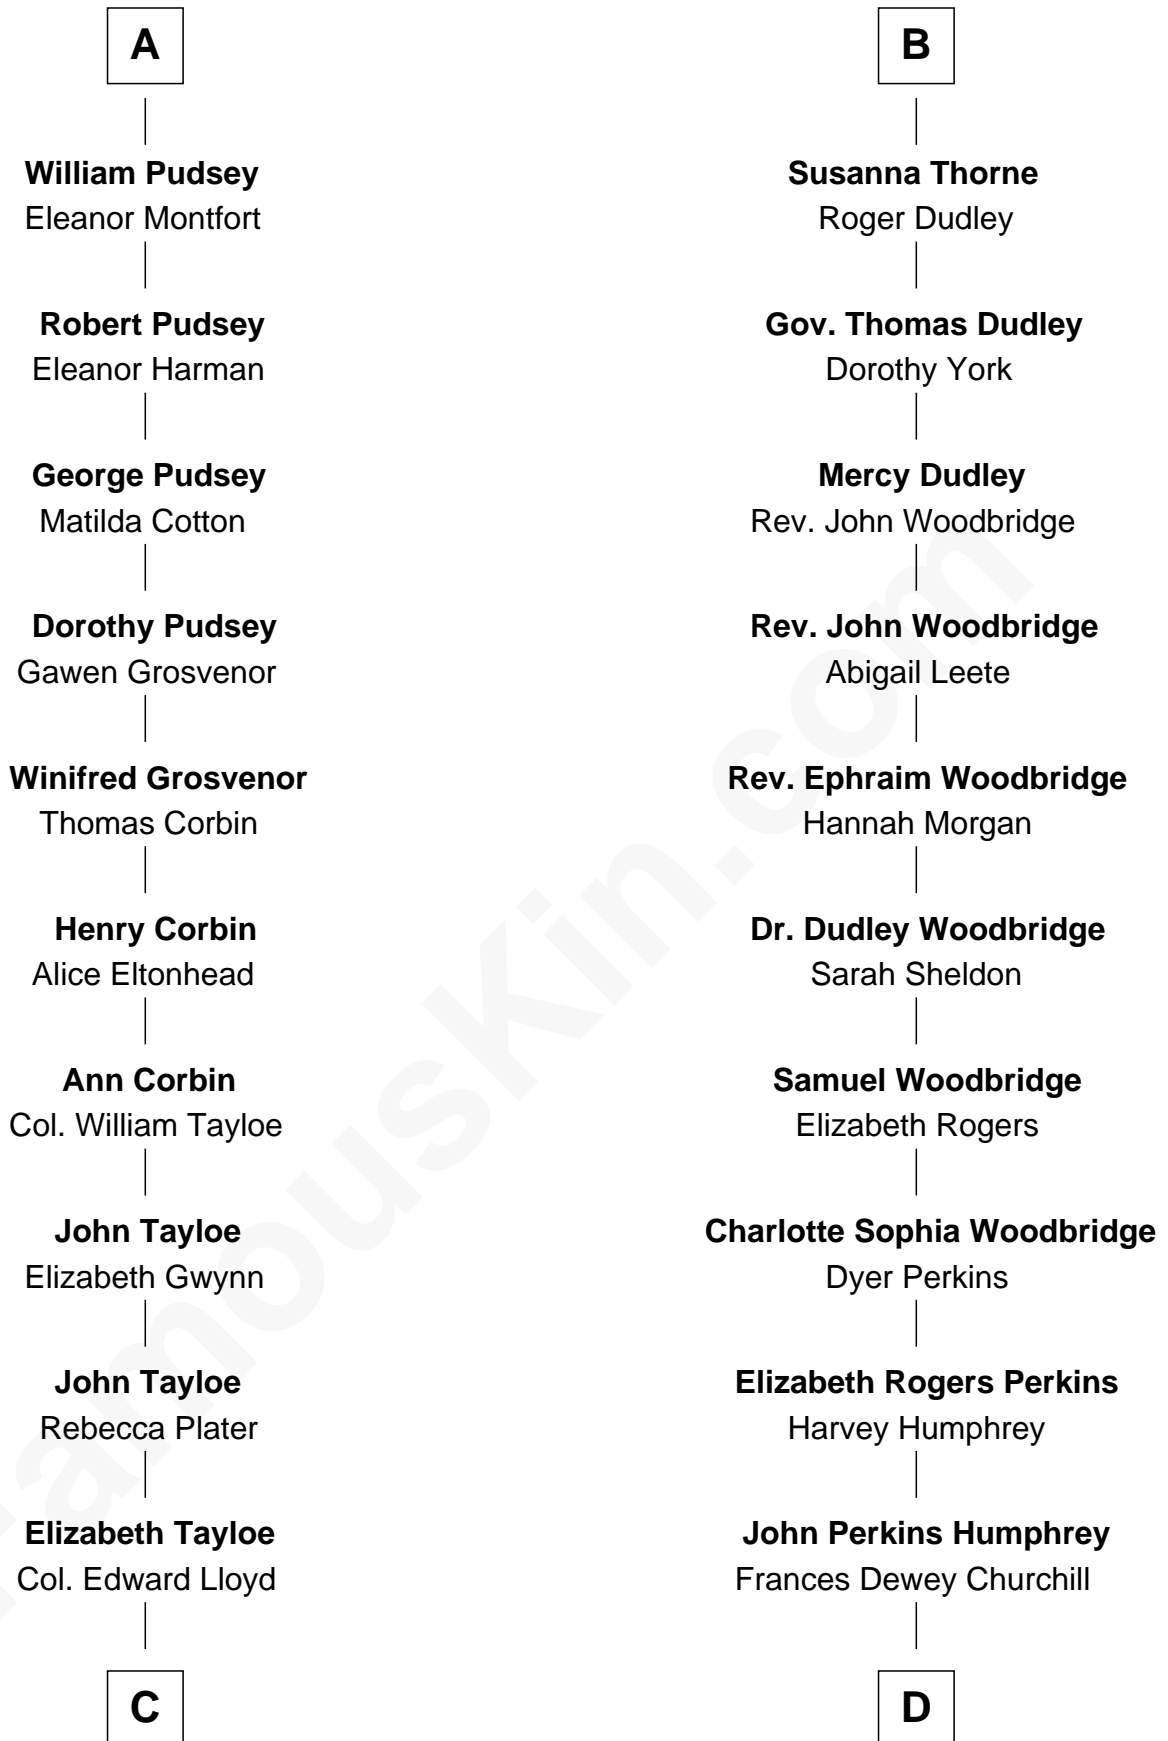

FamousKin.com Relationship Chart of

Henry Lloyd

40th Governor of Maryland

18th cousin 1 time removed of

Humphrey Bogart

Movie Actor

Sir John Grey

Avice Marmion

Sir Robert Grey
Lora de St. Quintin

Elizabeth Grey
Henry FitzHugh

Eleanor Fitzhugh
Sir Thomas Tunstall

Margaret Tunstall
Sir Ralph Pudsey

Sir John Pudsey
Grace Hamerton

Henry Pudsey
Margaret Conyers

Rowland Pudsey
Edith Hare

A

Maud Grey

Sir Thomas Harcourt

Sir Thomas Harcourt
Jane Fraunceys

Sir Richard Harcourt
Edith St. Clair

Alice Harcourt
William Bessiles

Elizabeth Bessiles
Richard Fettiplace

Anne Fettiplace
Edward Purefoy

Mary Purefoy
Thomas Thorne

B

C

Col. Edward Lloyd
Sally Scott Murray

Daniel Lloyd
Catherine Henry

Henry Lloyd
40th Governor of Maryland

D

Maud Humphrey
Dr. Belmont Deforest Bogart