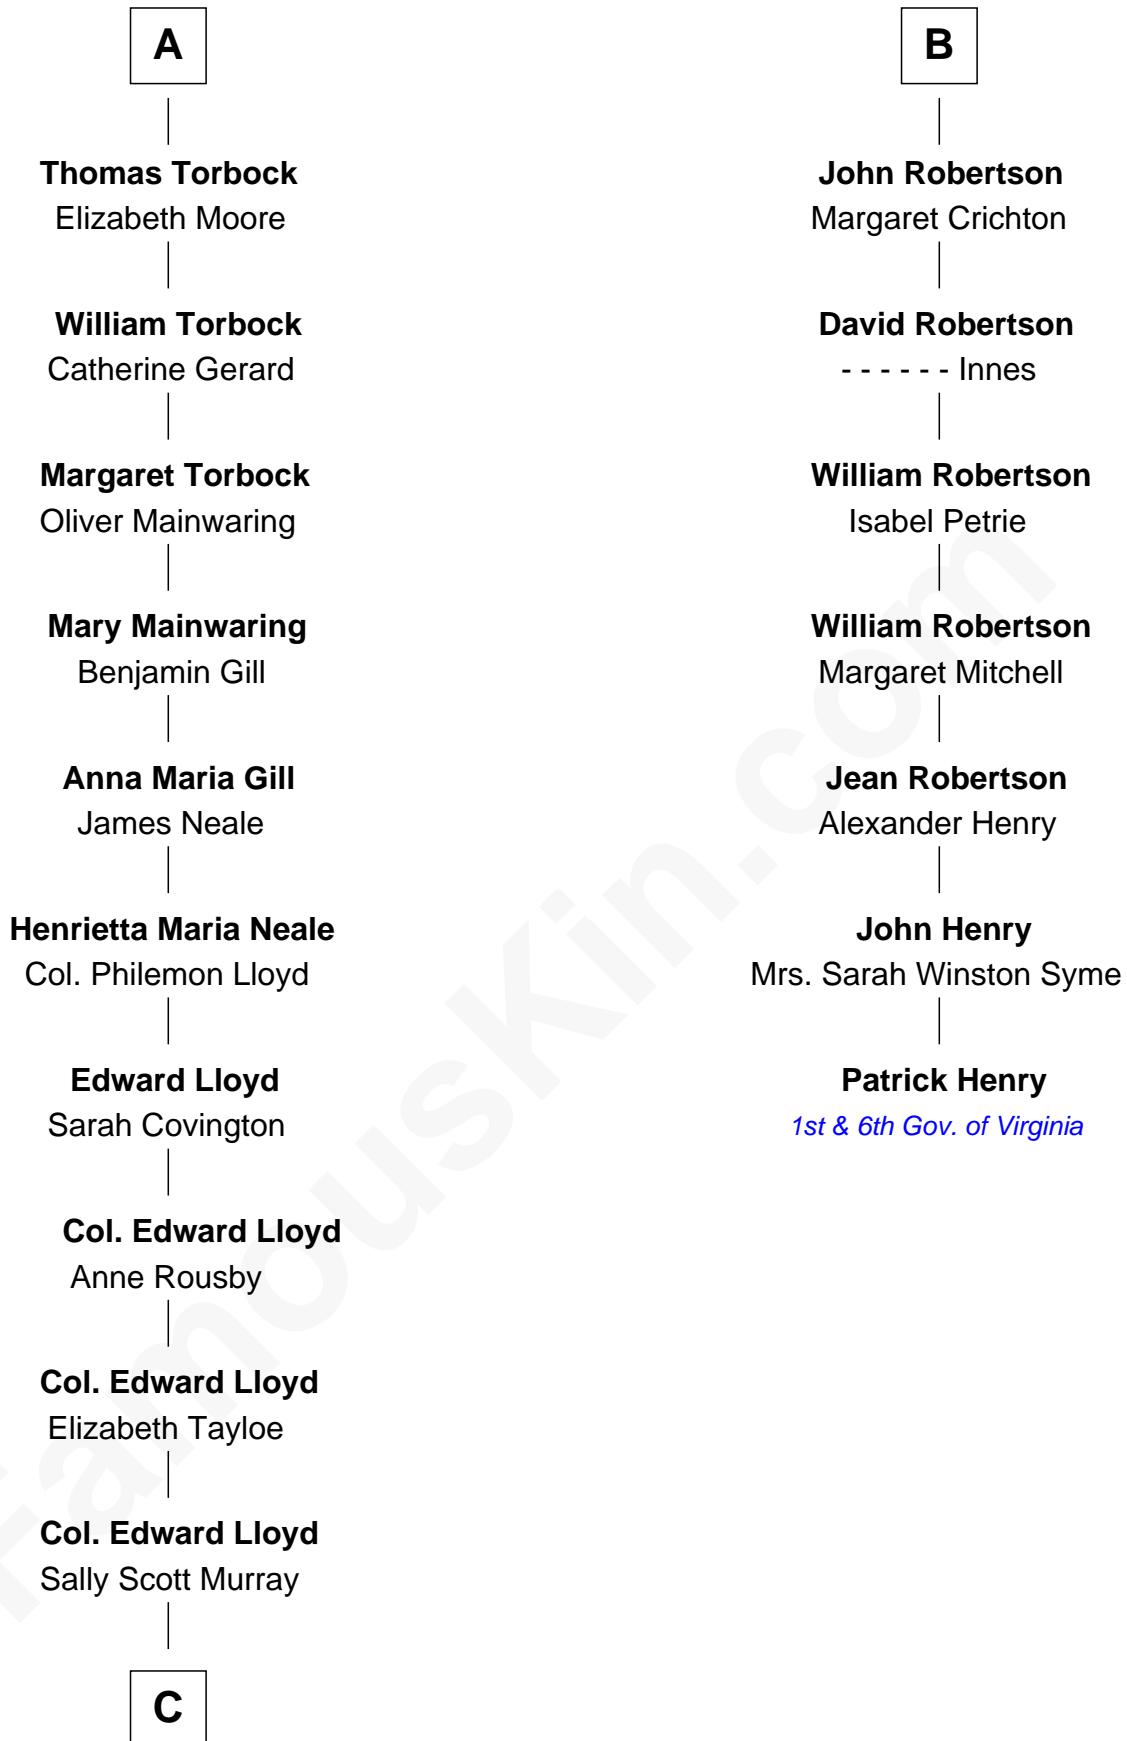

## Relationship Chart of

### Henry Lloyd

40th Governor of Maryland

13th cousin 5 times removed of

### Patrick Henry

1st and 6th Governor of Virginia

**C**

—  
**Daniel Lloyd**  
Catherine Henry

—  
**Henry Lloyd**  
*40th Governor of Maryland*

FamousKin.com