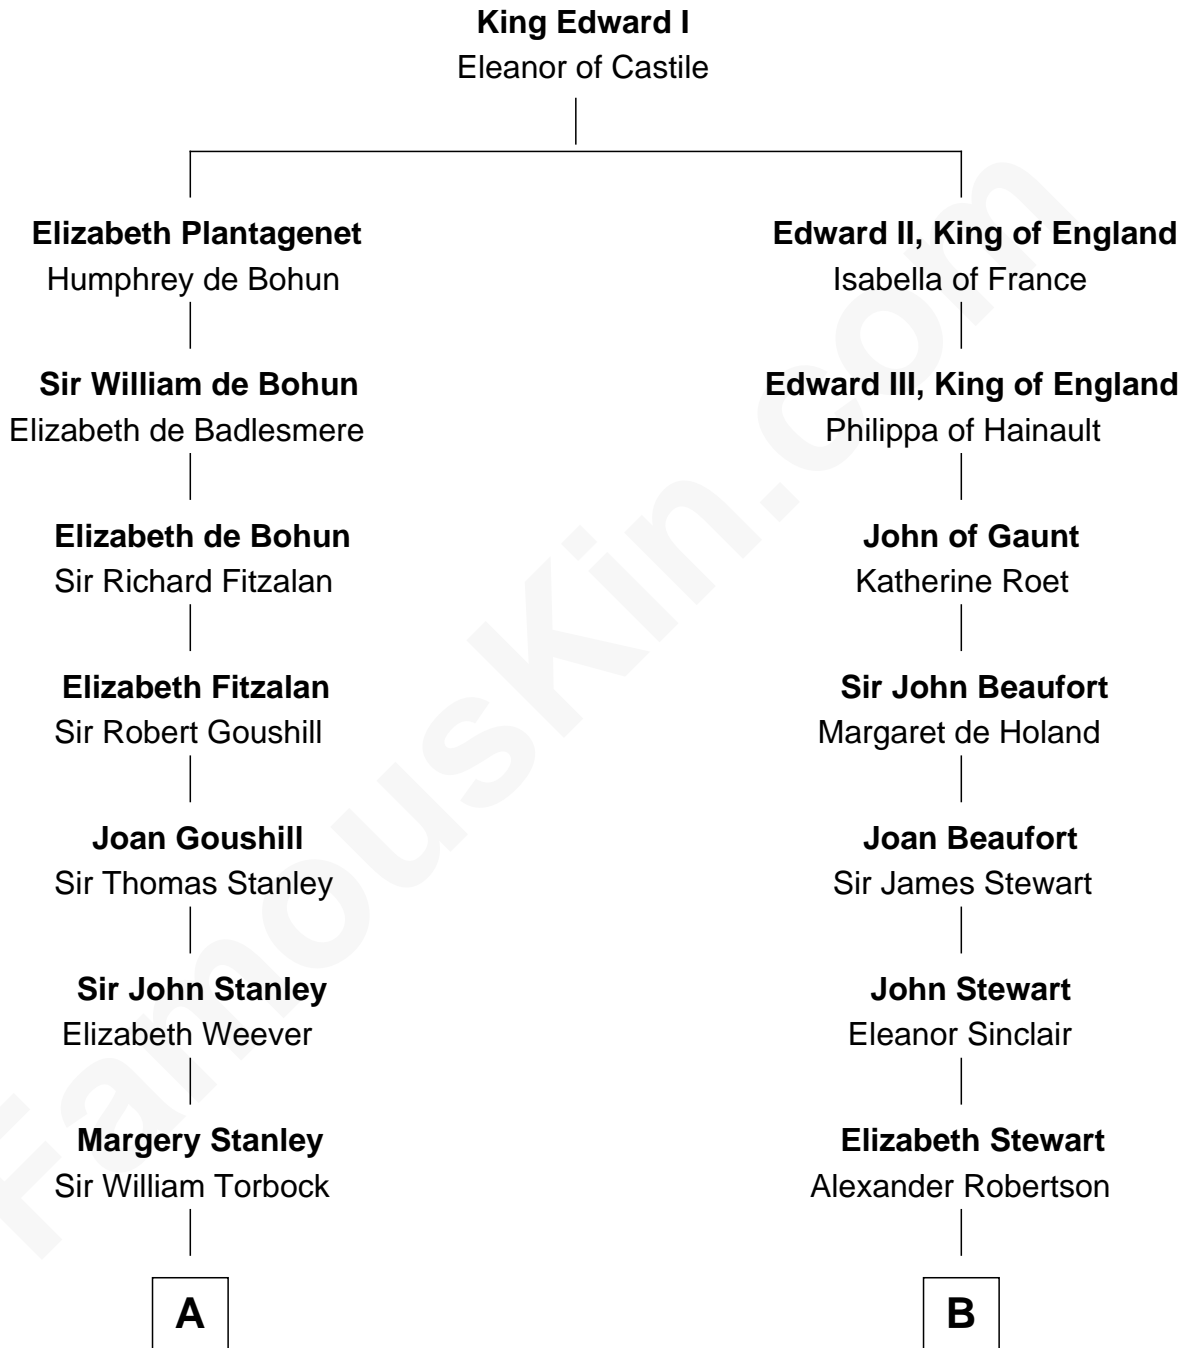

## Relationship Chart of

### Henry Lloyd

40th Governor of Maryland

13th cousin 5 times removed of

### Patrick Henry

1st and 6th Governor of Virginia

**C**

—  
**Daniel Lloyd**  
Catherine Henry

—  
**Henry Lloyd**  
*40th Governor of Maryland*

FamousKin.com