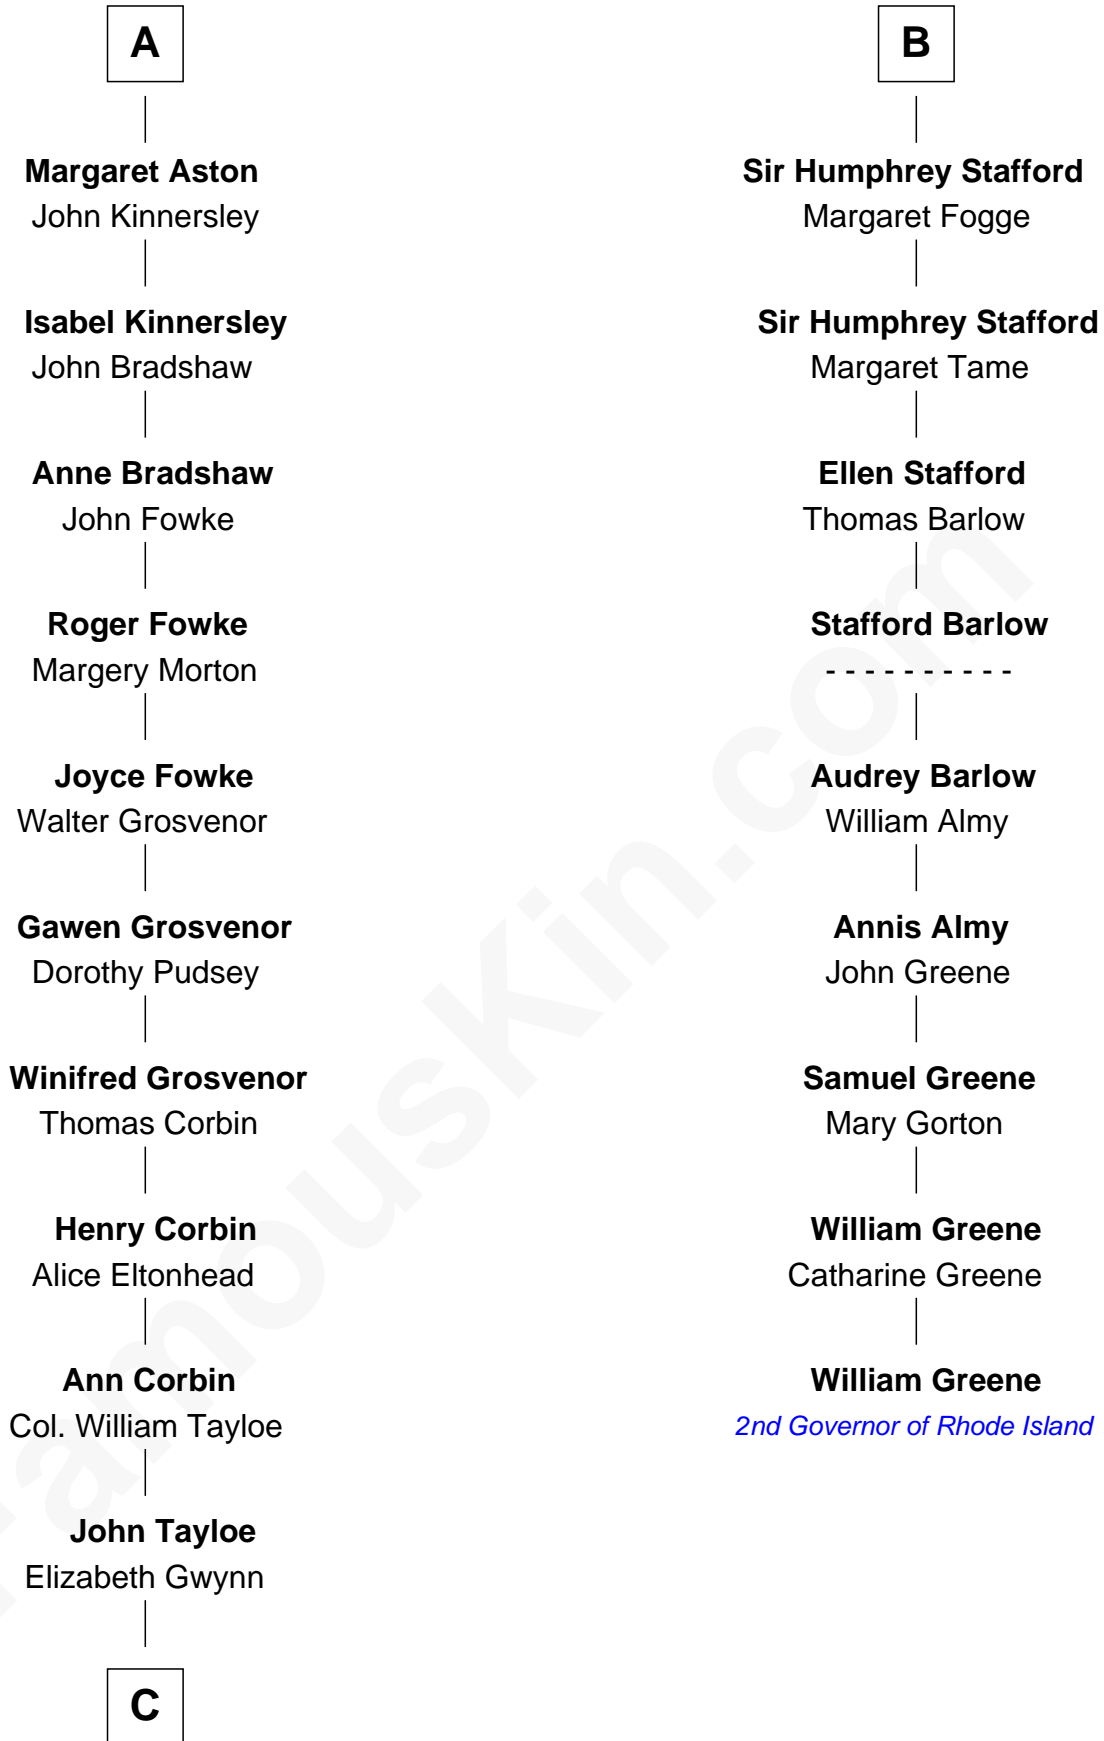

FamousKin.com

Relationship Chart of

Henry Lloyd

40th Governor of Maryland

15th cousin 6 times removed of

William Greene

2nd Governor of Rhode Island

C

—
John Tayloe

Rebecca Plater

—
Elizabeth Tayloe

Col. Edward Lloyd

—
Col. Edward Lloyd

Sally Scott Murray

—
Daniel Lloyd

Catherine Henry