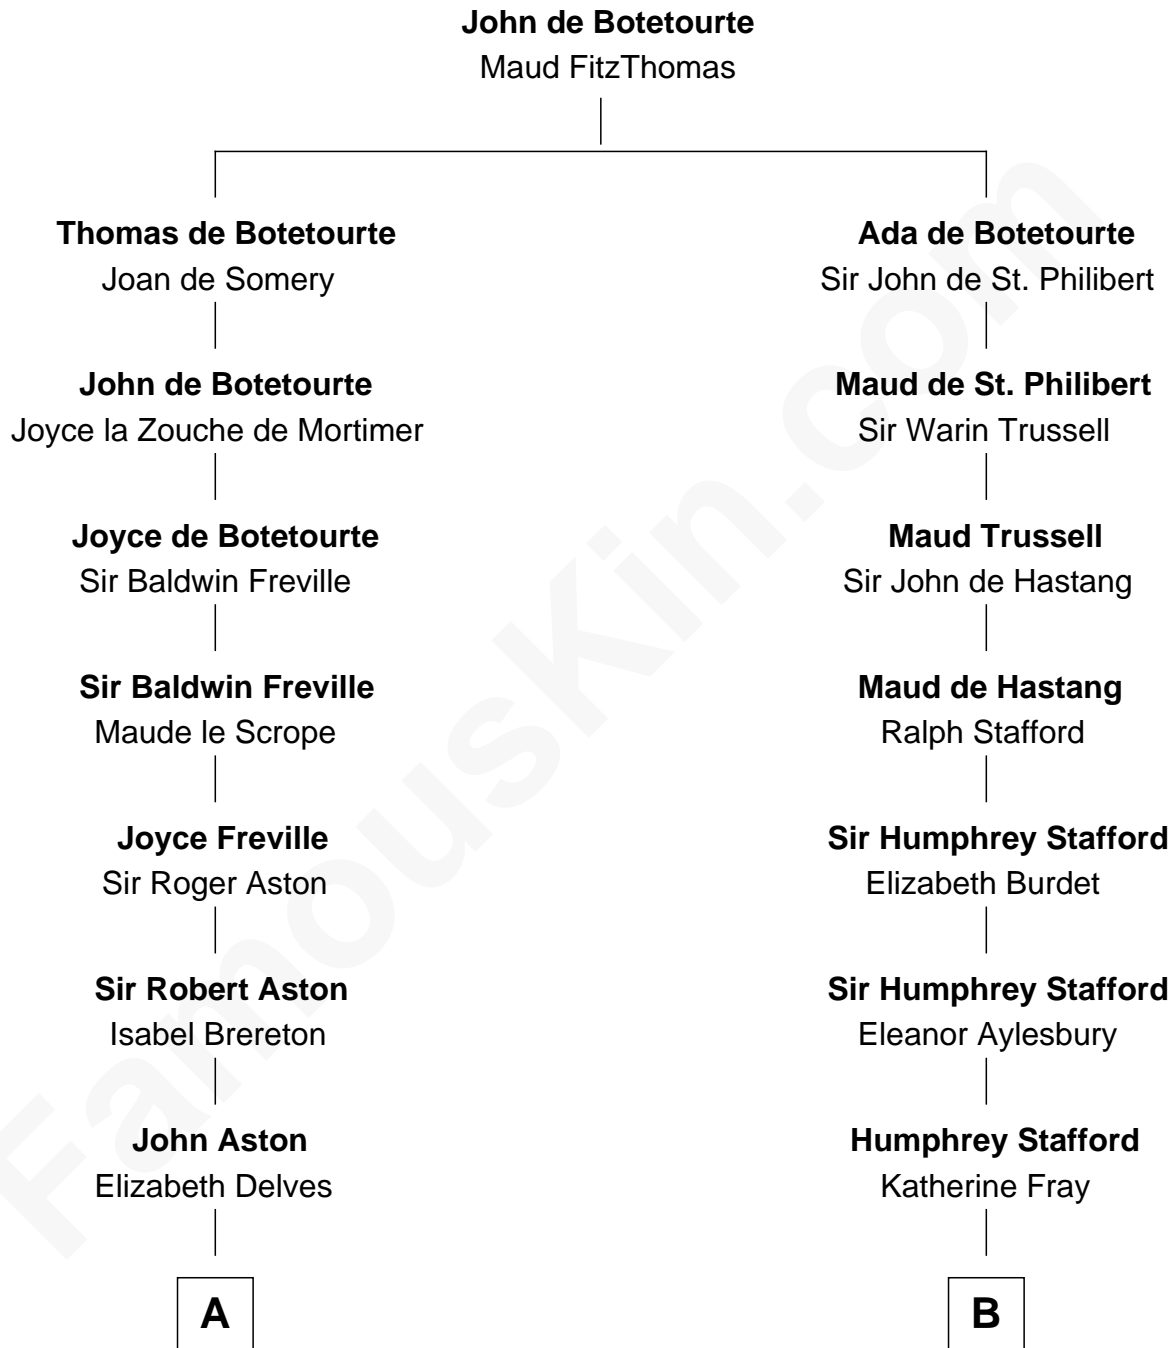

FamousKin.com

Relationship Chart of

Henry Lloyd

40th Governor of Maryland

15th cousin 6 times removed of

William Greene

2nd Governor of Rhode Island

C

—
John Tayloe

Rebecca Plater

—
Elizabeth Tayloe

Col. Edward Lloyd

—
Col. Edward Lloyd

Sally Scott Murray

—
Daniel Lloyd

Catherine Henry