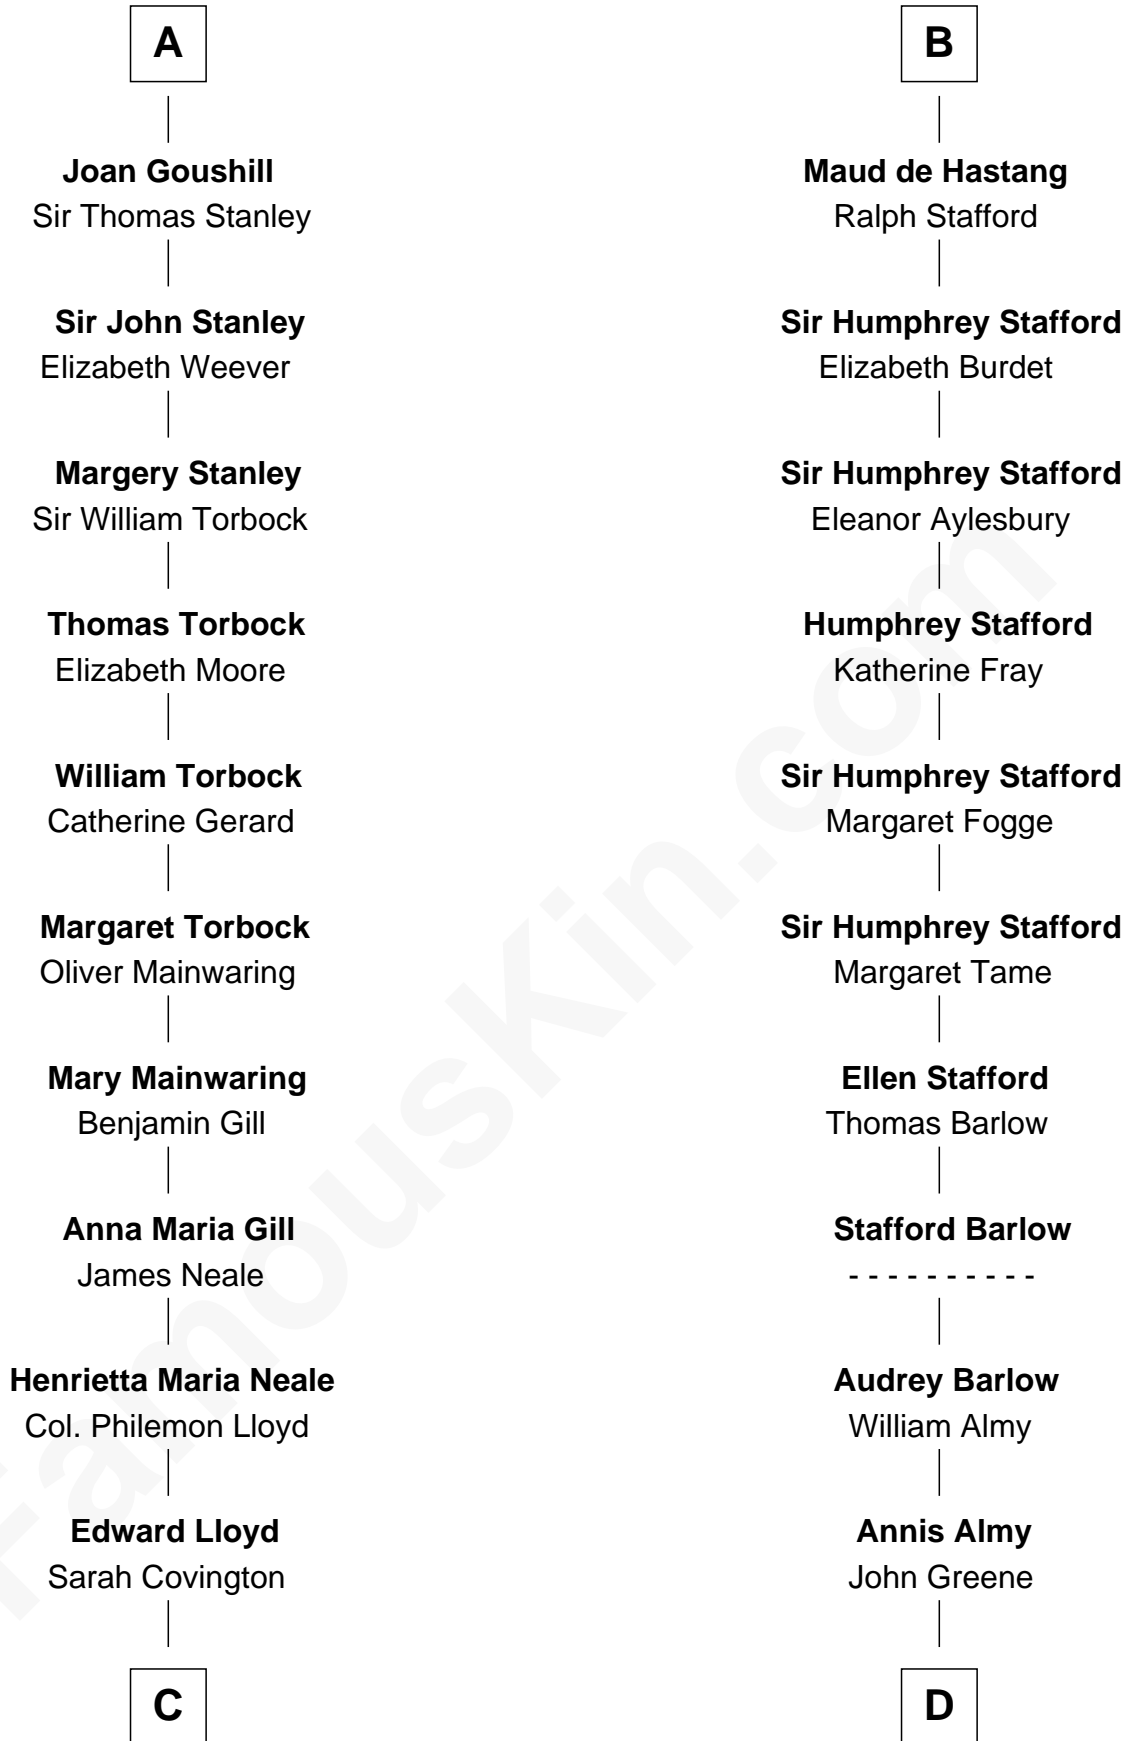

## Relationship Chart of

### Henry Lloyd

40th Governor of Maryland

19th cousin 2 times removed of

### William Greene

2nd Governor of Rhode Island

**C**

**Col. Edward Lloyd**

Anne Rousby

**Col. Edward Lloyd**

Elizabeth Tayloe

**Col. Edward Lloyd**

Sally Scott Murray

**Daniel Lloyd**

Catherine Henry

**Henry Lloyd**

*40th Governor of Maryland*

**D**

**Samuel Greene**

Mary Gorton