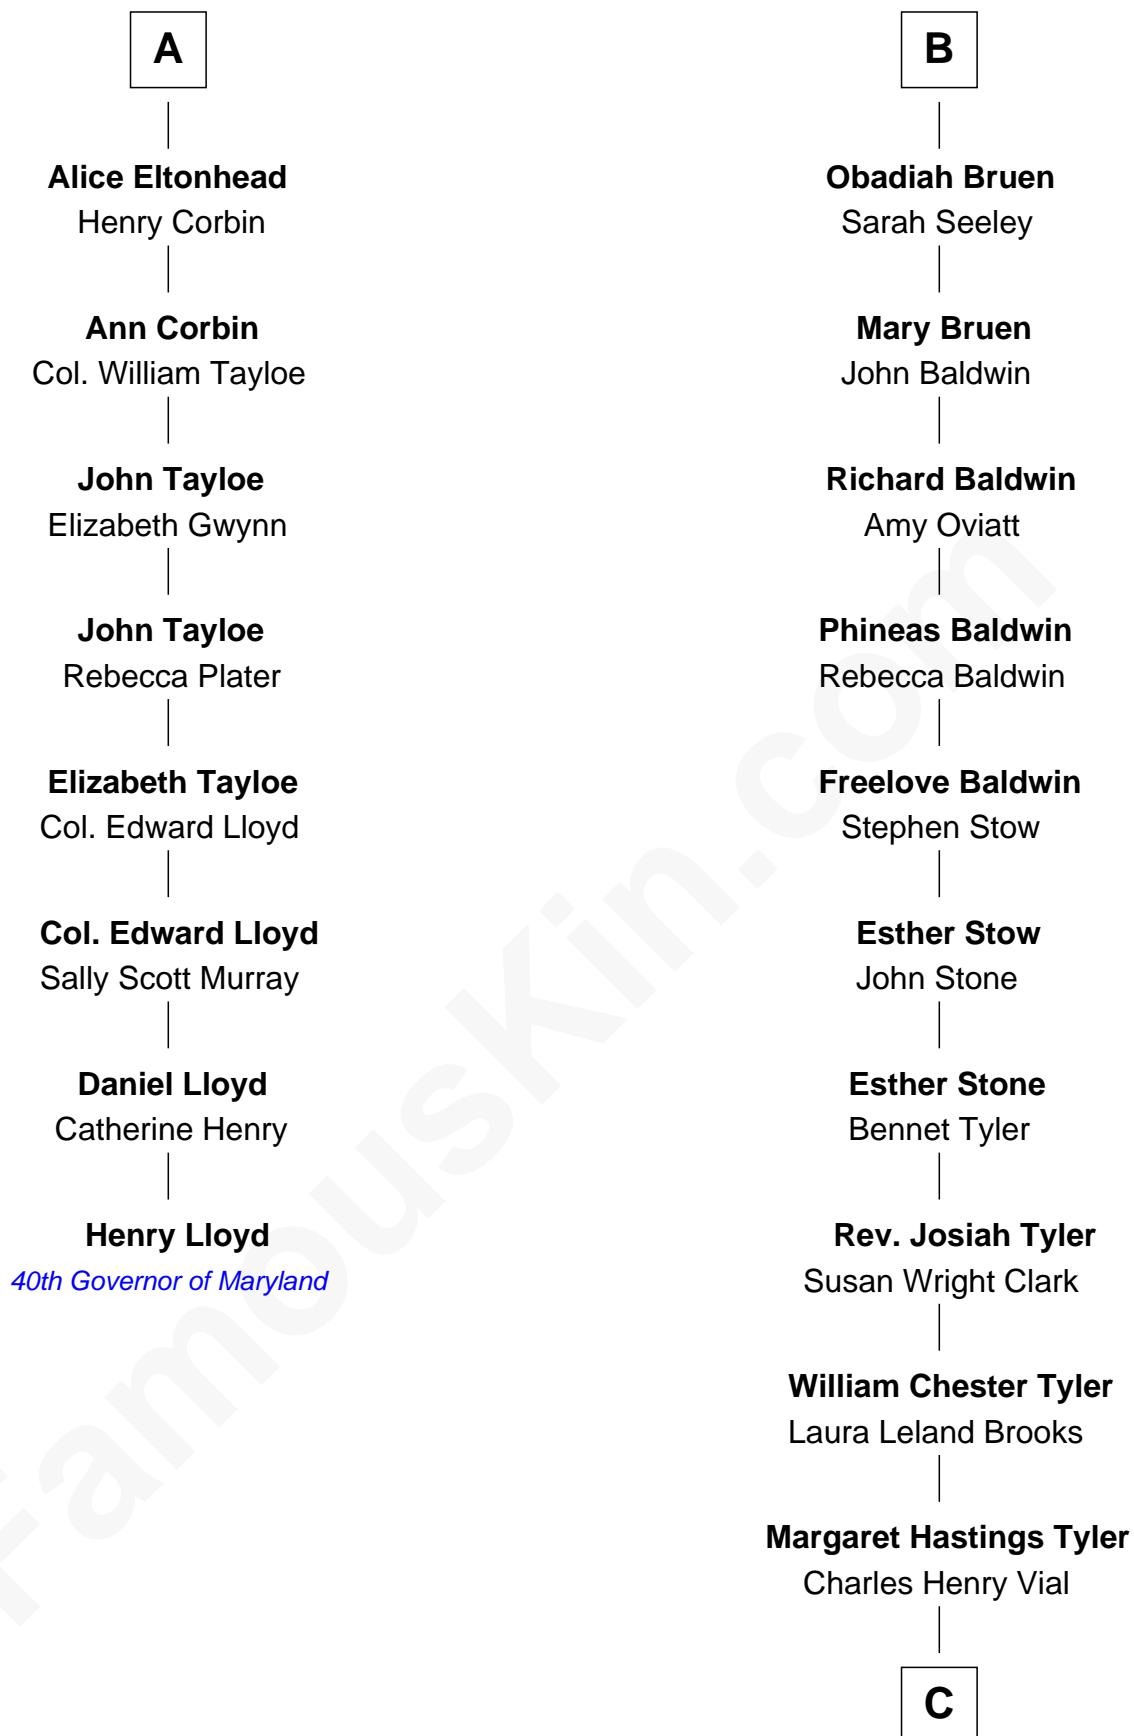

FamousKin.com

Relationship Chart of

Henry Lloyd

40th Governor of Maryland

14th cousin 5 times removed of

Kate Upton

Sports Illustrated Swimsuit Cover Model

C

Elizabeth Brooks Vial
Stephen Edward Upton

Jefferson Matthew Upton
Shelley Fawn Davis

Kate Upton
Model and Actress

FamousKin.com