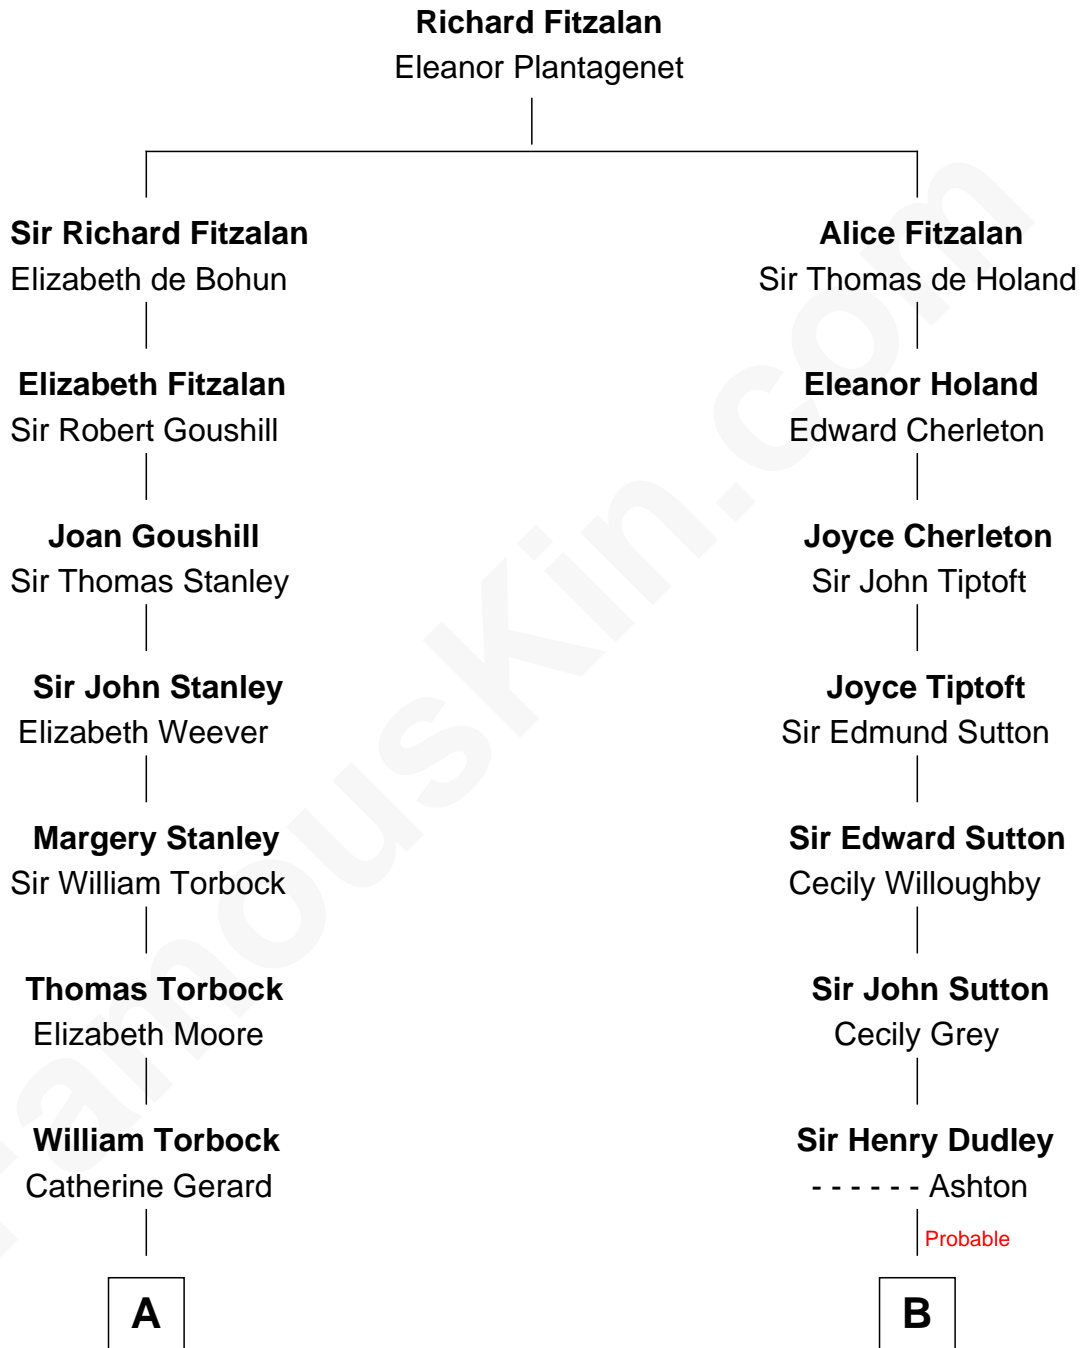

FamousKin.com

Relationship Chart of

Henry Lloyd

40th Governor of Maryland

16th cousin 5 times removed of

Kate Upton

Sports Illustrated Swimsuit Cover Model

C

William Chester Tyler

Laura Leland Brooks

Margaret Hastings Tyler

Charles Henry Vial

Elizabeth Brooks Vial

Stephen Edward Upton

Jefferson Matthew Upton

Shelley Fawn Davis