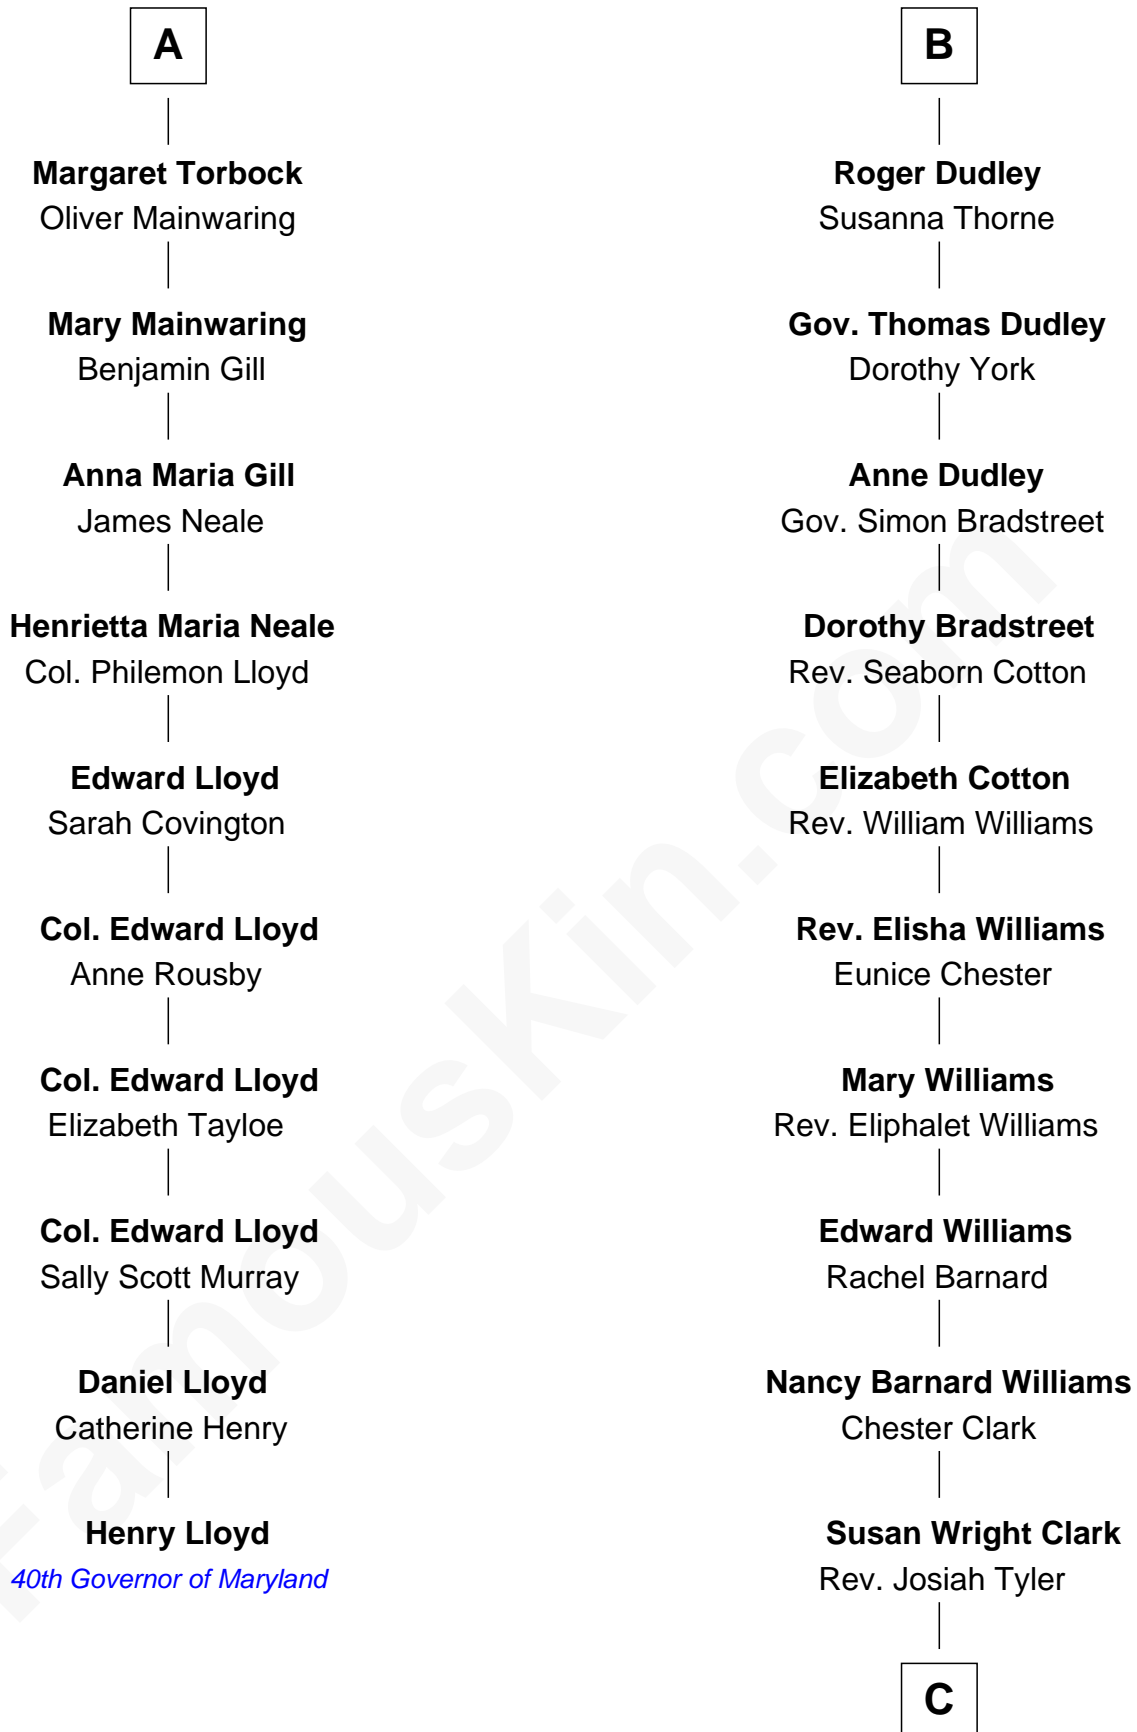

FamousKin.com

Relationship Chart of

Henry Lloyd

40th Governor of Maryland

16th cousin 5 times removed of

Kate Upton

Sports Illustrated Swimsuit Cover Model

C

William Chester Tyler

Laura Leland Brooks

Margaret Hastings Tyler

Charles Henry Vial

Elizabeth Brooks Vial

Stephen Edward Upton

Jefferson Matthew Upton

Shelley Fawn Davis