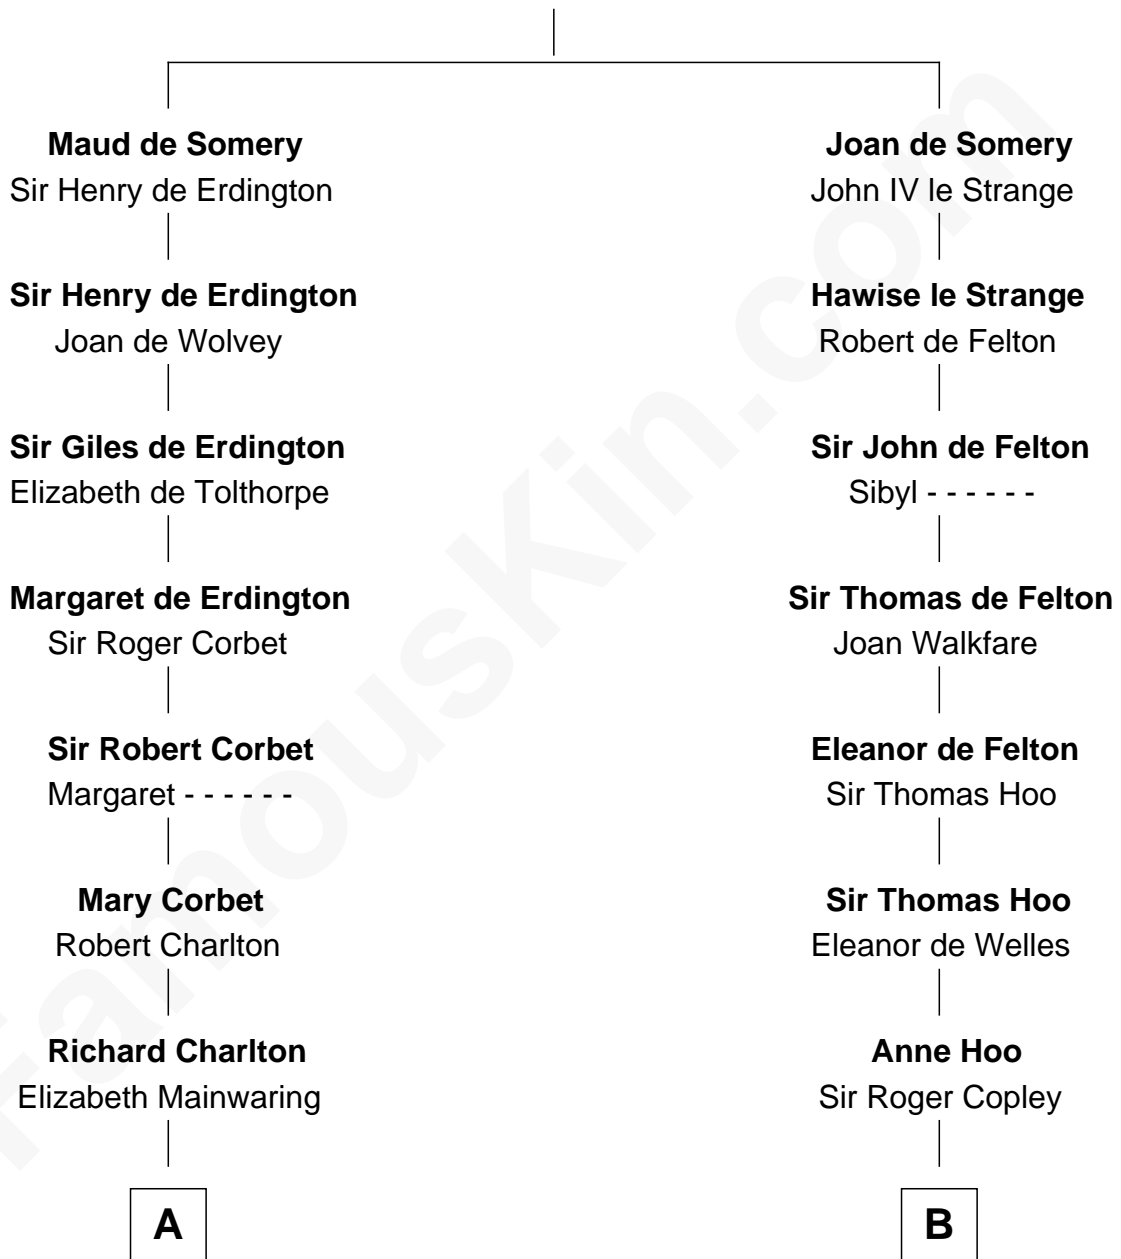

FamousKin.com

Relationship Chart of

Henry Lloyd

40th Governor of Maryland

20th cousin 1 time removed of

Ray Bradbury

Author of *The Martian Chronicles*

Sir Roger de Somery

Nichole d'Aubenev

C

Elizabeth Tayloe
Col. Edward Lloyd

Col. Edward Lloyd
Sally Scott Murray

Daniel Lloyd
Catherine Henry

Henry Lloyd
40th Governor of Maryland

D

Samuel Bradbury
Frances Mary Rohead