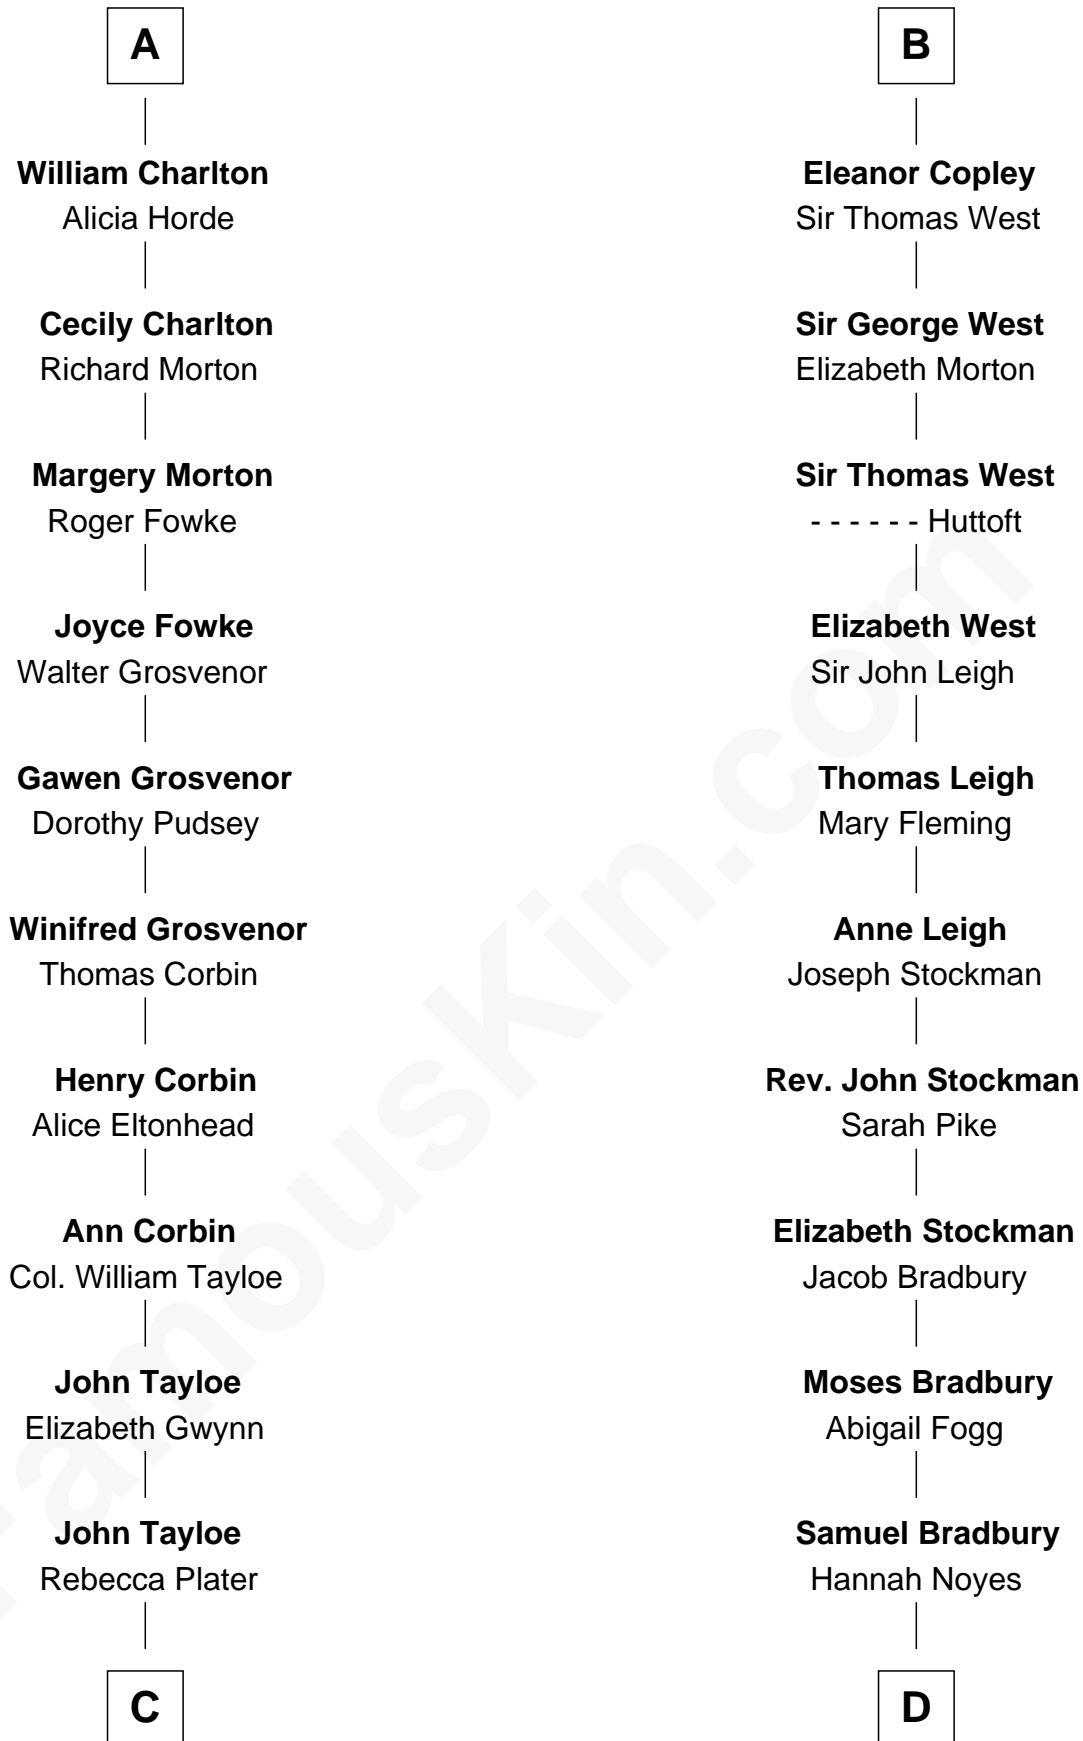

FamousKin.com

Relationship Chart of

Henry Lloyd

40th Governor of Maryland

20th cousin 1 time removed of

Ray Bradbury

Author of *The Martian Chronicles*

Sir Roger de Somery

Nichole d'Aubenev

C

Elizabeth Tayloe
Col. Edward Lloyd

Col. Edward Lloyd
Sally Scott Murray

Daniel Lloyd
Catherine Henry

Henry Lloyd
40th Governor of Maryland

D

Samuel Bradbury
Frances Mary Rohead