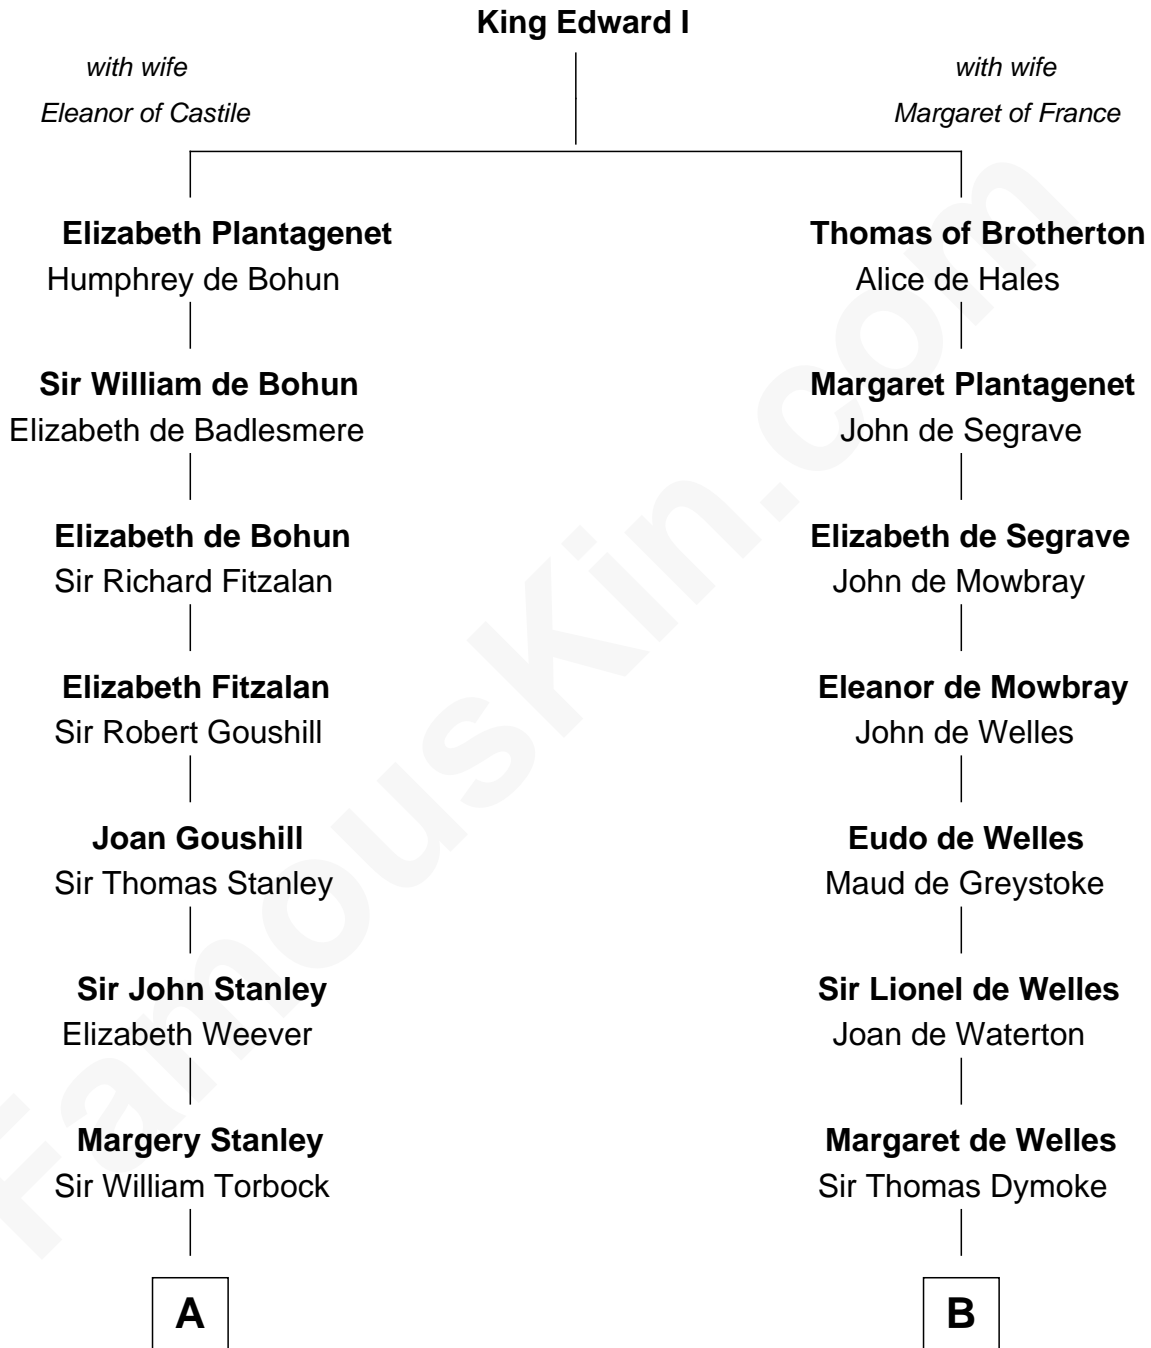

## Relationship Chart of

### Henry Lloyd

40th Governor of Maryland

18th cousin 3 times removed of

**Ray Bradbury**

Author of *The Martian Chronicles*

**C**

**Daniel Lloyd**  
Catherine Henry

**Henry Lloyd**  
*40th Governor of Maryland*