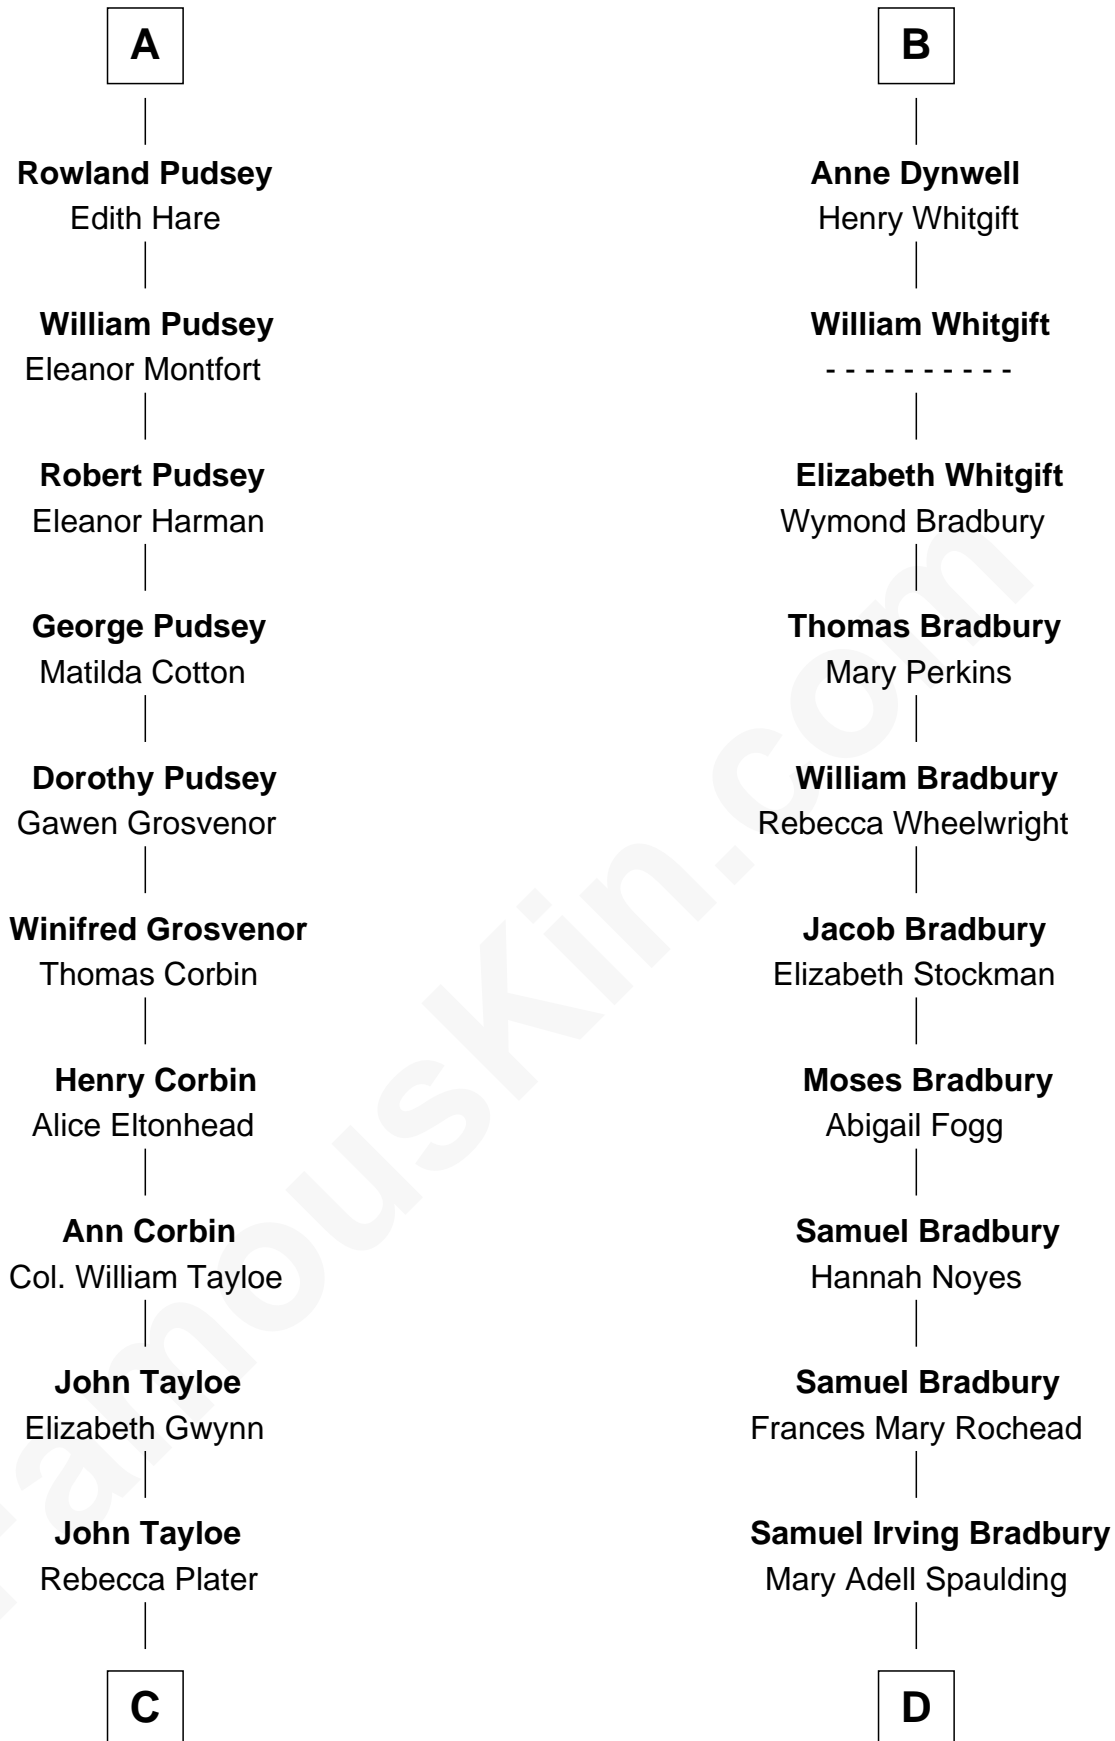

FamousKin.com

Relationship Chart of

Henry Lloyd

40th Governor of Maryland

19th cousin 1 time removed of

Ray Bradbury

Author of *The Martian Chronicles*

Sir Geoffrey le Scrope

Ivetta de Ros

C

Elizabeth Tayloe
Col. Edward Lloyd

Col. Edward Lloyd
Sally Scott Murray

Daniel Lloyd
Catherine Henry

Henry Lloyd
40th Governor of Maryland

D

Samuel Hinkston Bradbury
Minnie Alice Davis