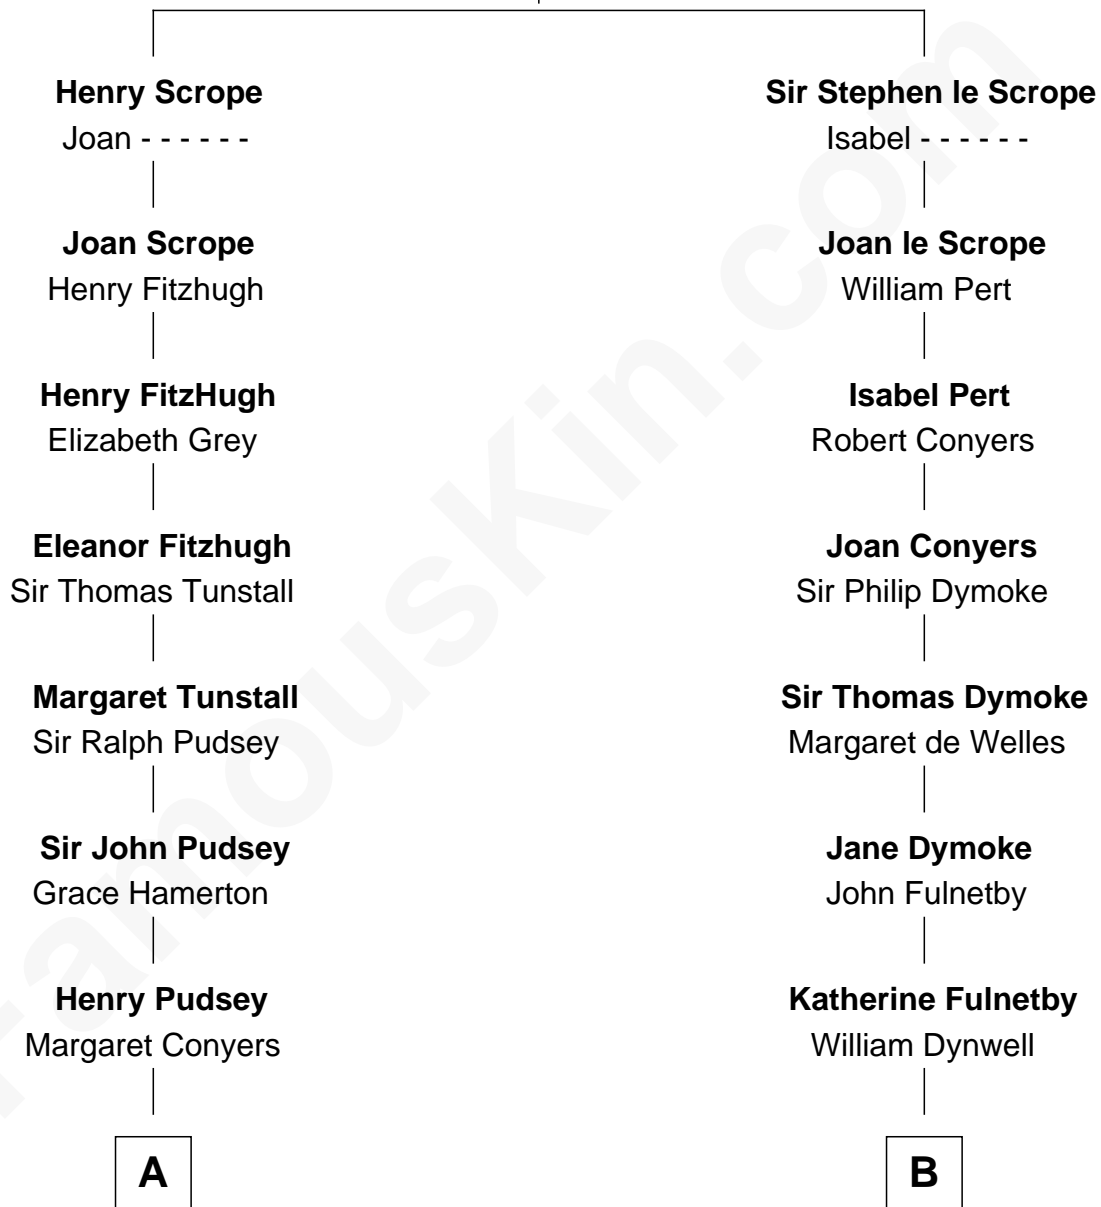

FamousKin.com

Relationship Chart of

Henry Lloyd

40th Governor of Maryland

19th cousin 1 time removed of

Ray Bradbury

Author of *The Martian Chronicles*

Sir Geoffrey le Scrope

Ivetta de Ros

C

Elizabeth Tayloe
Col. Edward Lloyd

Col. Edward Lloyd
Sally Scott Murray

Daniel Lloyd
Catherine Henry

Henry Lloyd
40th Governor of Maryland

D

Samuel Hinkston Bradbury
Minnie Alice Davis

Leonard Spaulding Bradbury
Esther Marie Moberg

Ray Bradbury
Author of The Martian Chronicles

FamousKin.com