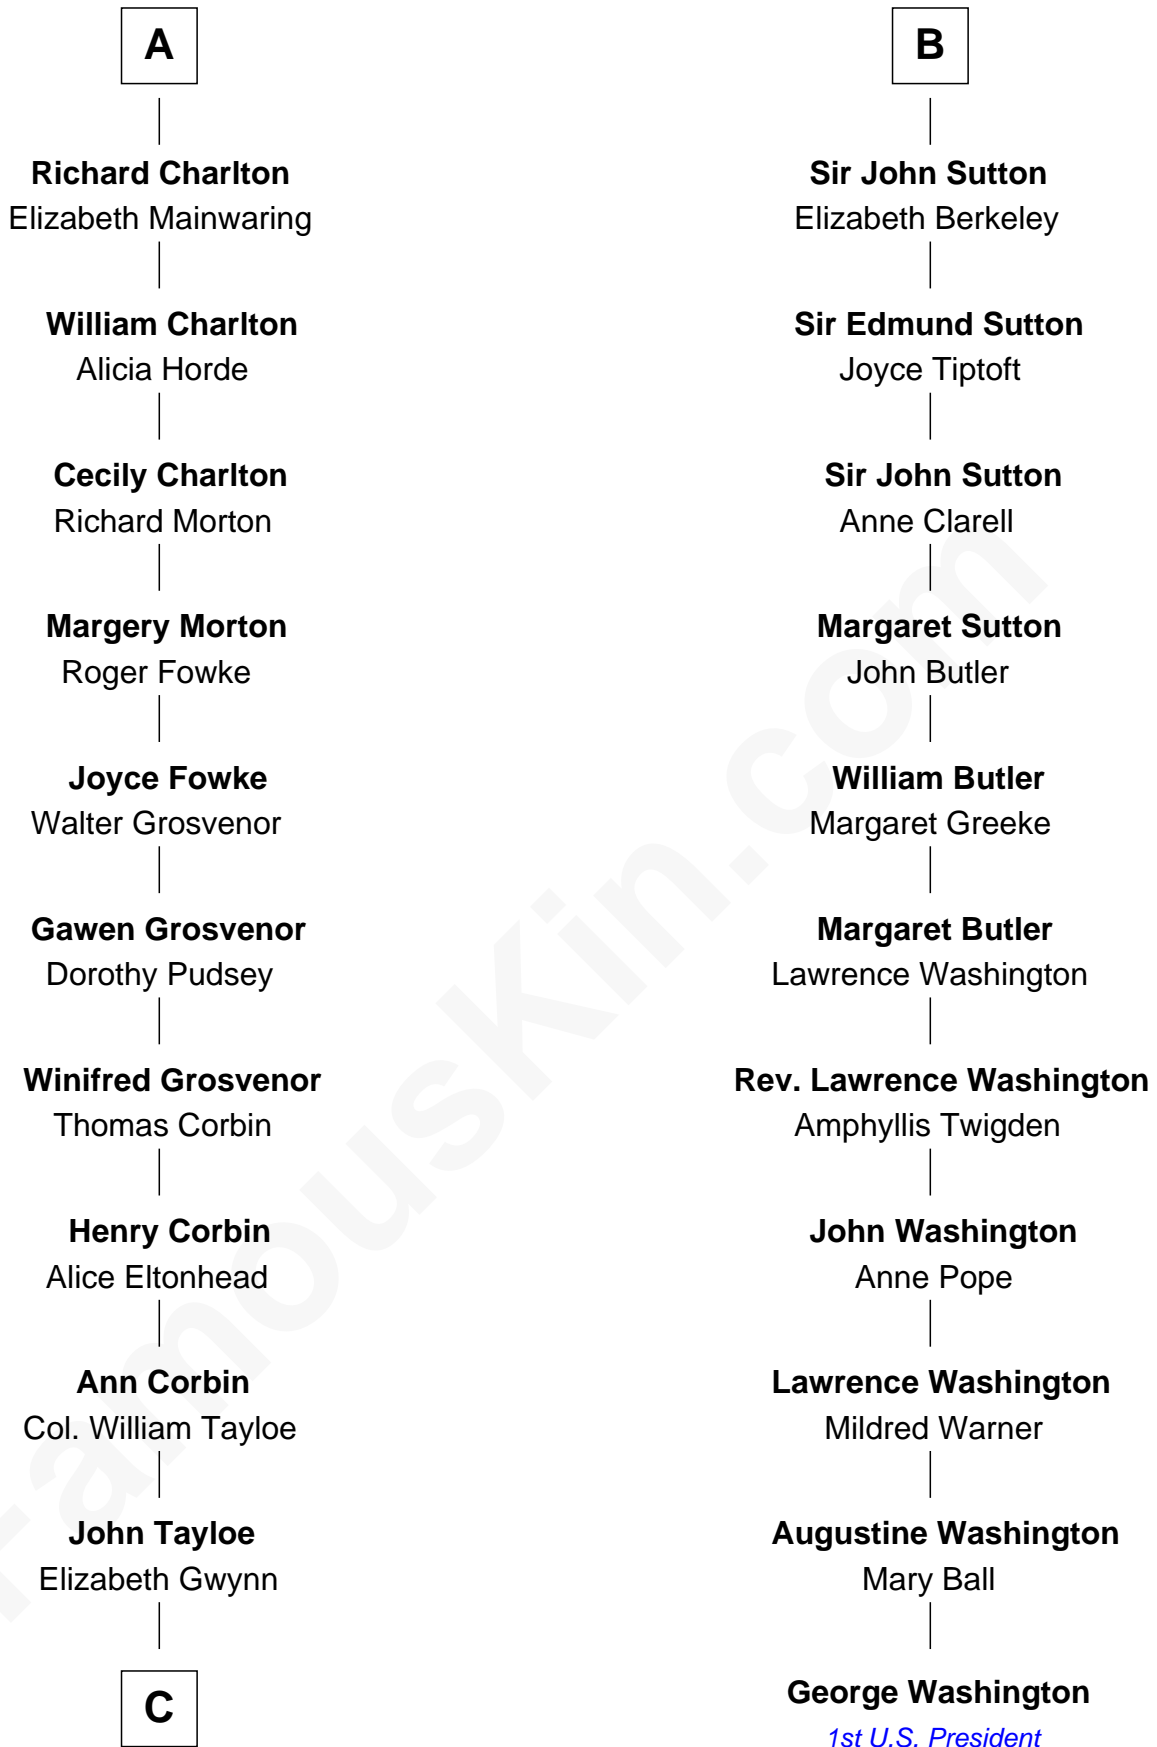

FamousKin.com

Relationship Chart of

Henry Lloyd

40th Governor of Maryland

17th cousin 4 times removed of

George Washington

1st U.S. President

Sir Ralph de Somery

Sir Roger de Somery

Amabil de Chaucombe

Roger de Somery

Agnes - - - - -

Margaret de Somery

Sir John de Sutton

Sir John de Sutton

Isabel de Cherleton

Sir John de Sutton

Joan de Clinton

Sir John Sutton

Alice le Despenser

Sir John Sutton

Constance Blount

B

C