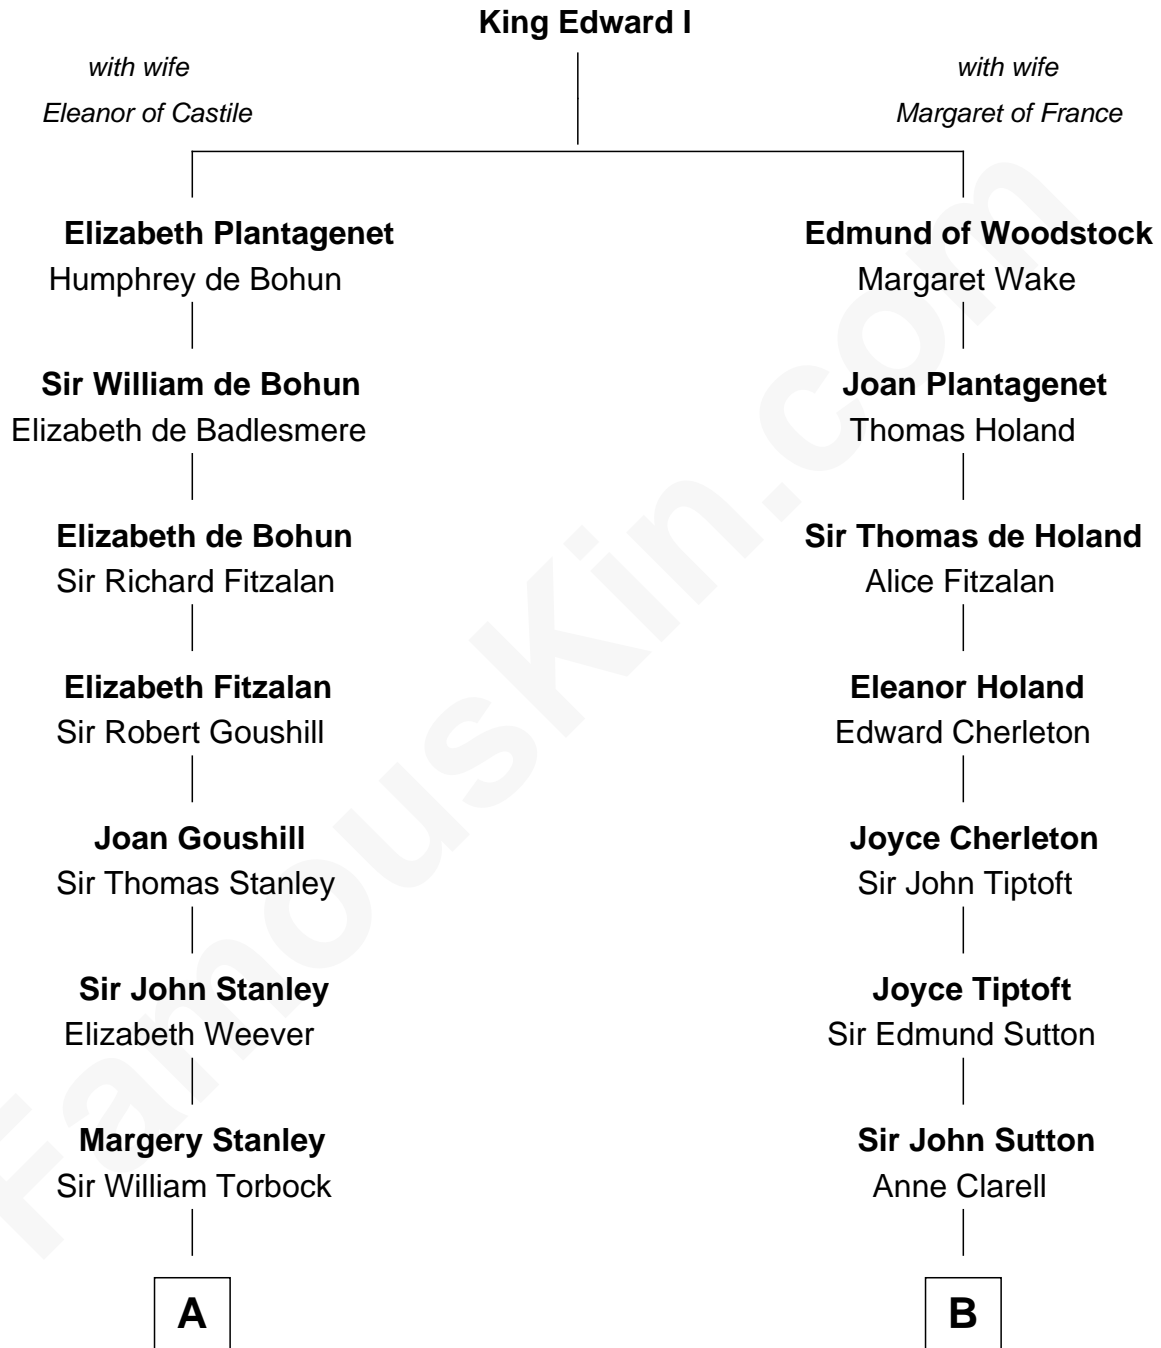

FamousKin.com

Relationship Chart of

Henry Lloyd

40th Governor of Maryland

14th cousin 4 times removed of

George Washington

1st U.S. President

C

—
Daniel Lloyd
Catherine Henry

—
Henry Lloyd
40th Governor of Maryland

FamousKin.com