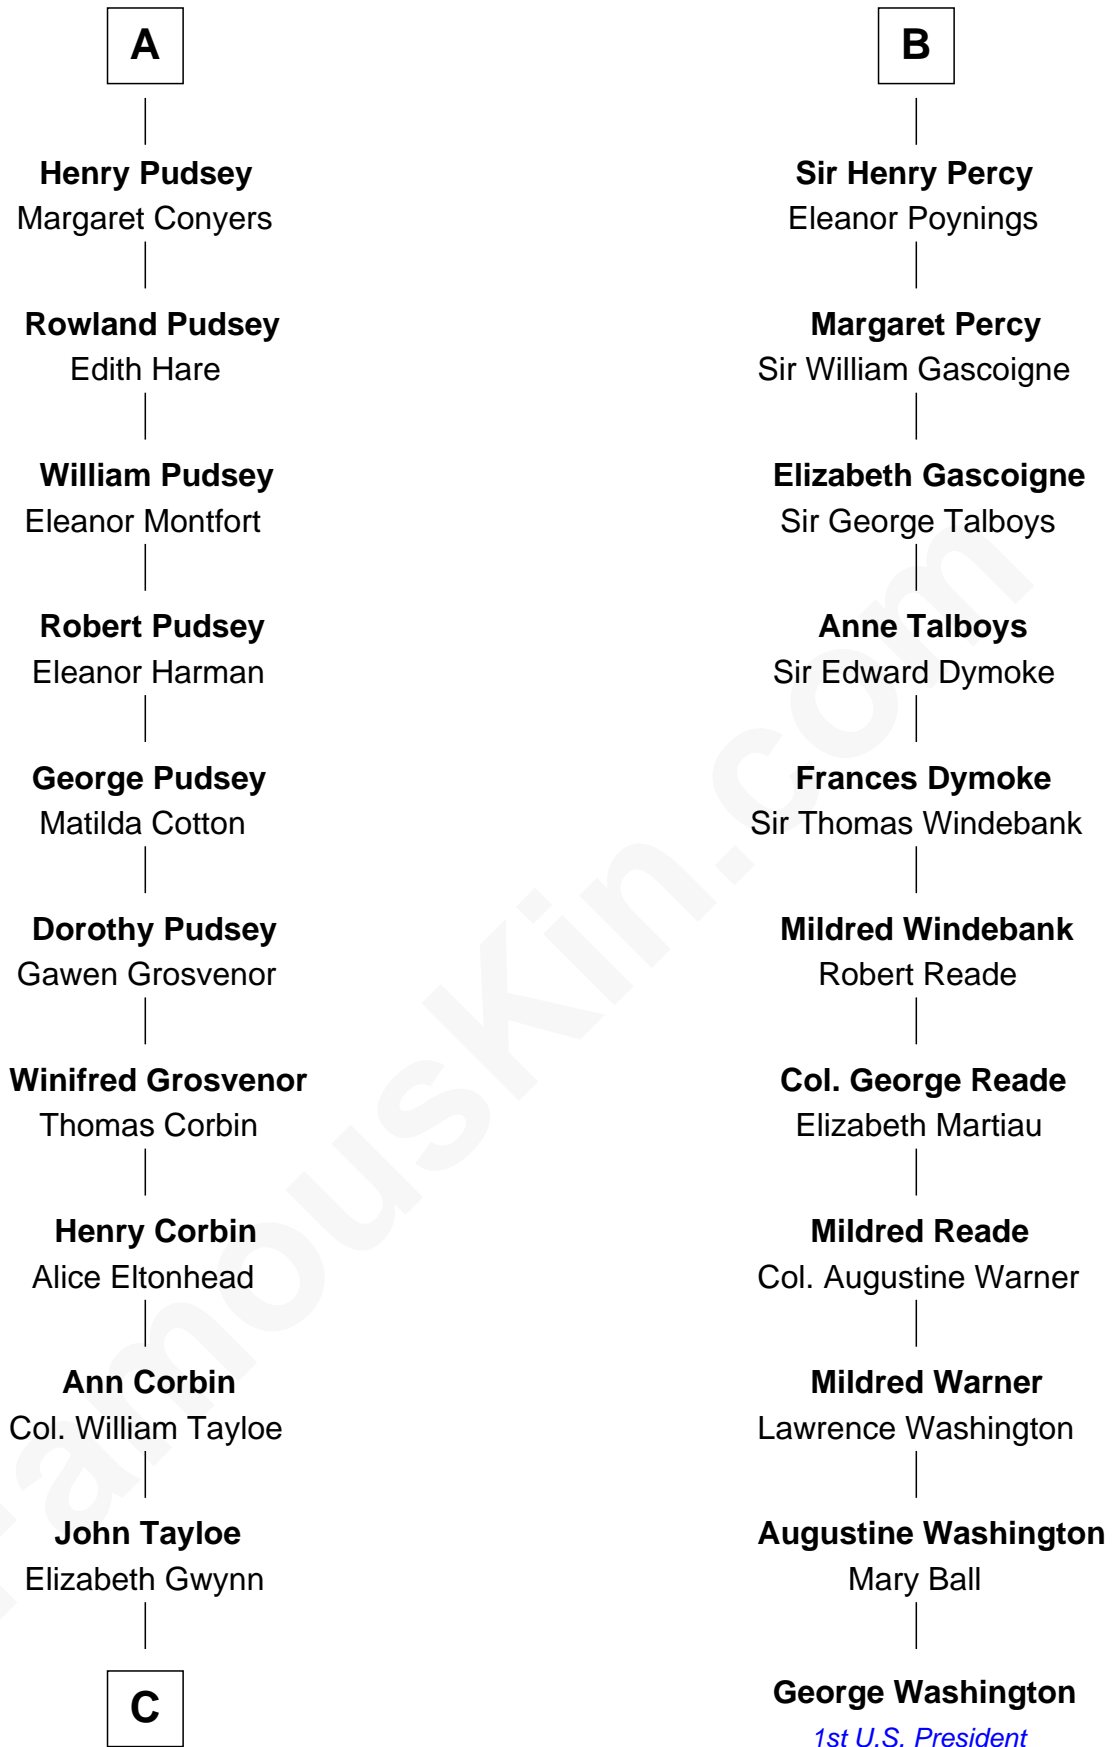

FamousKin.com

Relationship Chart of

Henry Lloyd

40th Governor of Maryland

17th cousin 4 times removed of

George Washington

1st U.S. President

John Fitz Robert

Margaret de Neville

Sir Henry Percy

Sir Henry Percy

Elizabeth Mortimer

Sir Henry Percy

Eleanor Neville

B

C

John Tayloe
Rebecca Plater

Elizabeth Tayloe
Col. Edward Lloyd

Col. Edward Lloyd
Sally Scott Murray

Daniel Lloyd
Catherine Henry

Henry Lloyd
40th Governor of Maryland

FamousKin.com