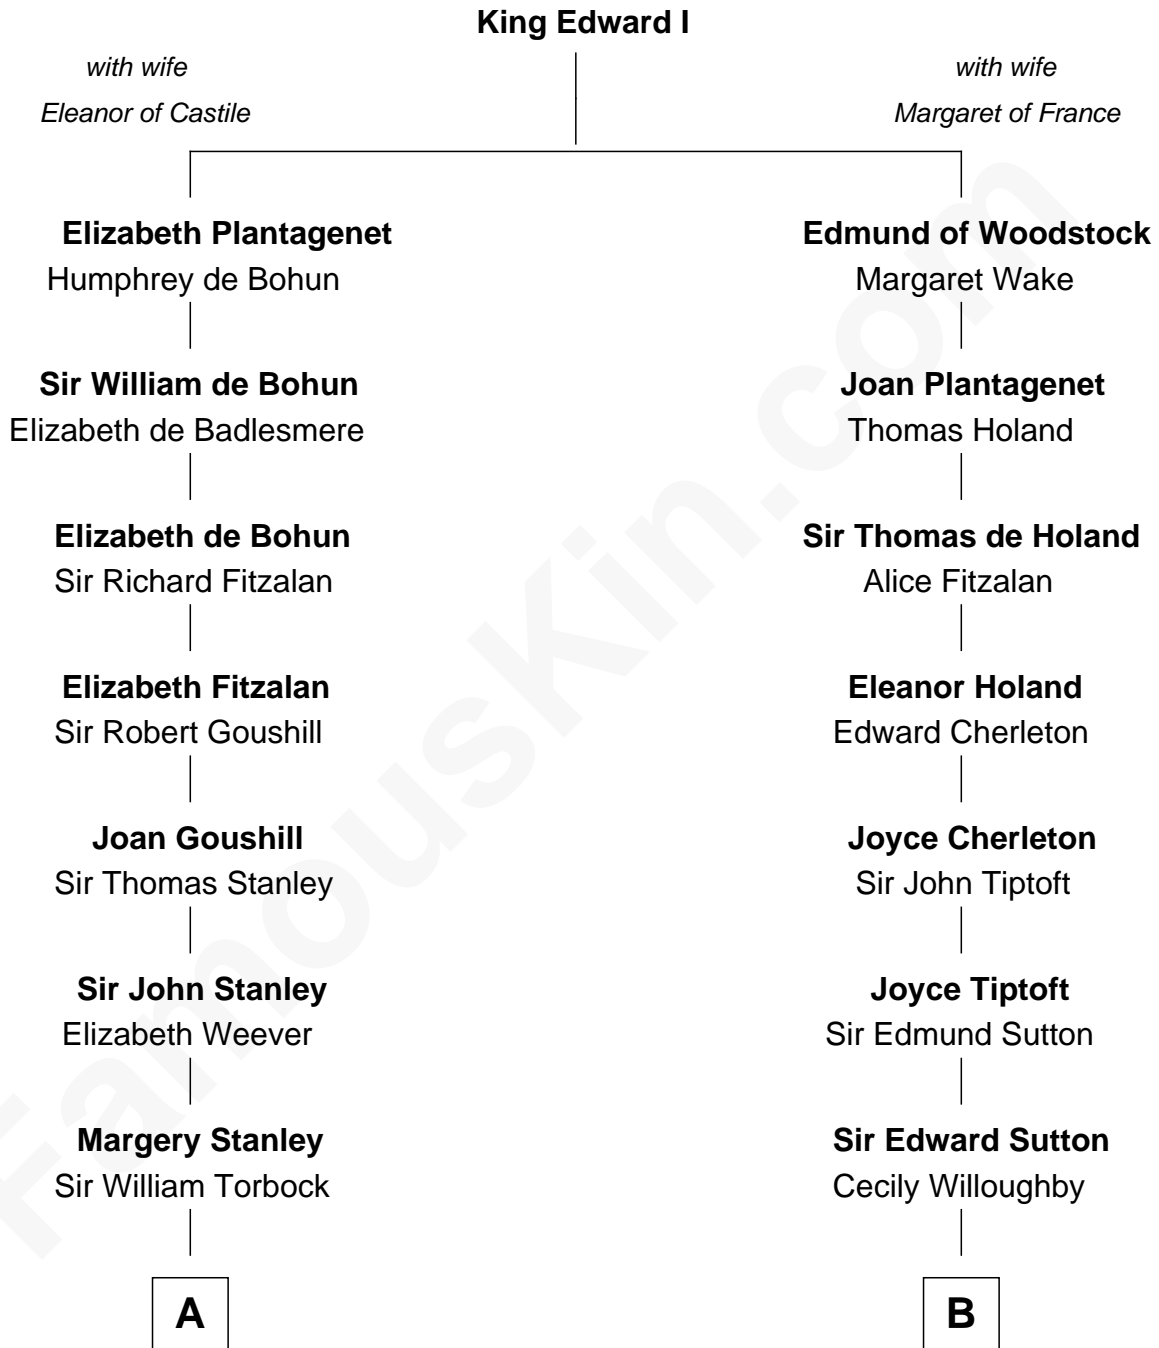

FamousKin.com

Relationship Chart of

Henry Lloyd

40th Governor of Maryland

15th cousin 3 times removed of

John Langdon

Signer of the U.S. Constitution