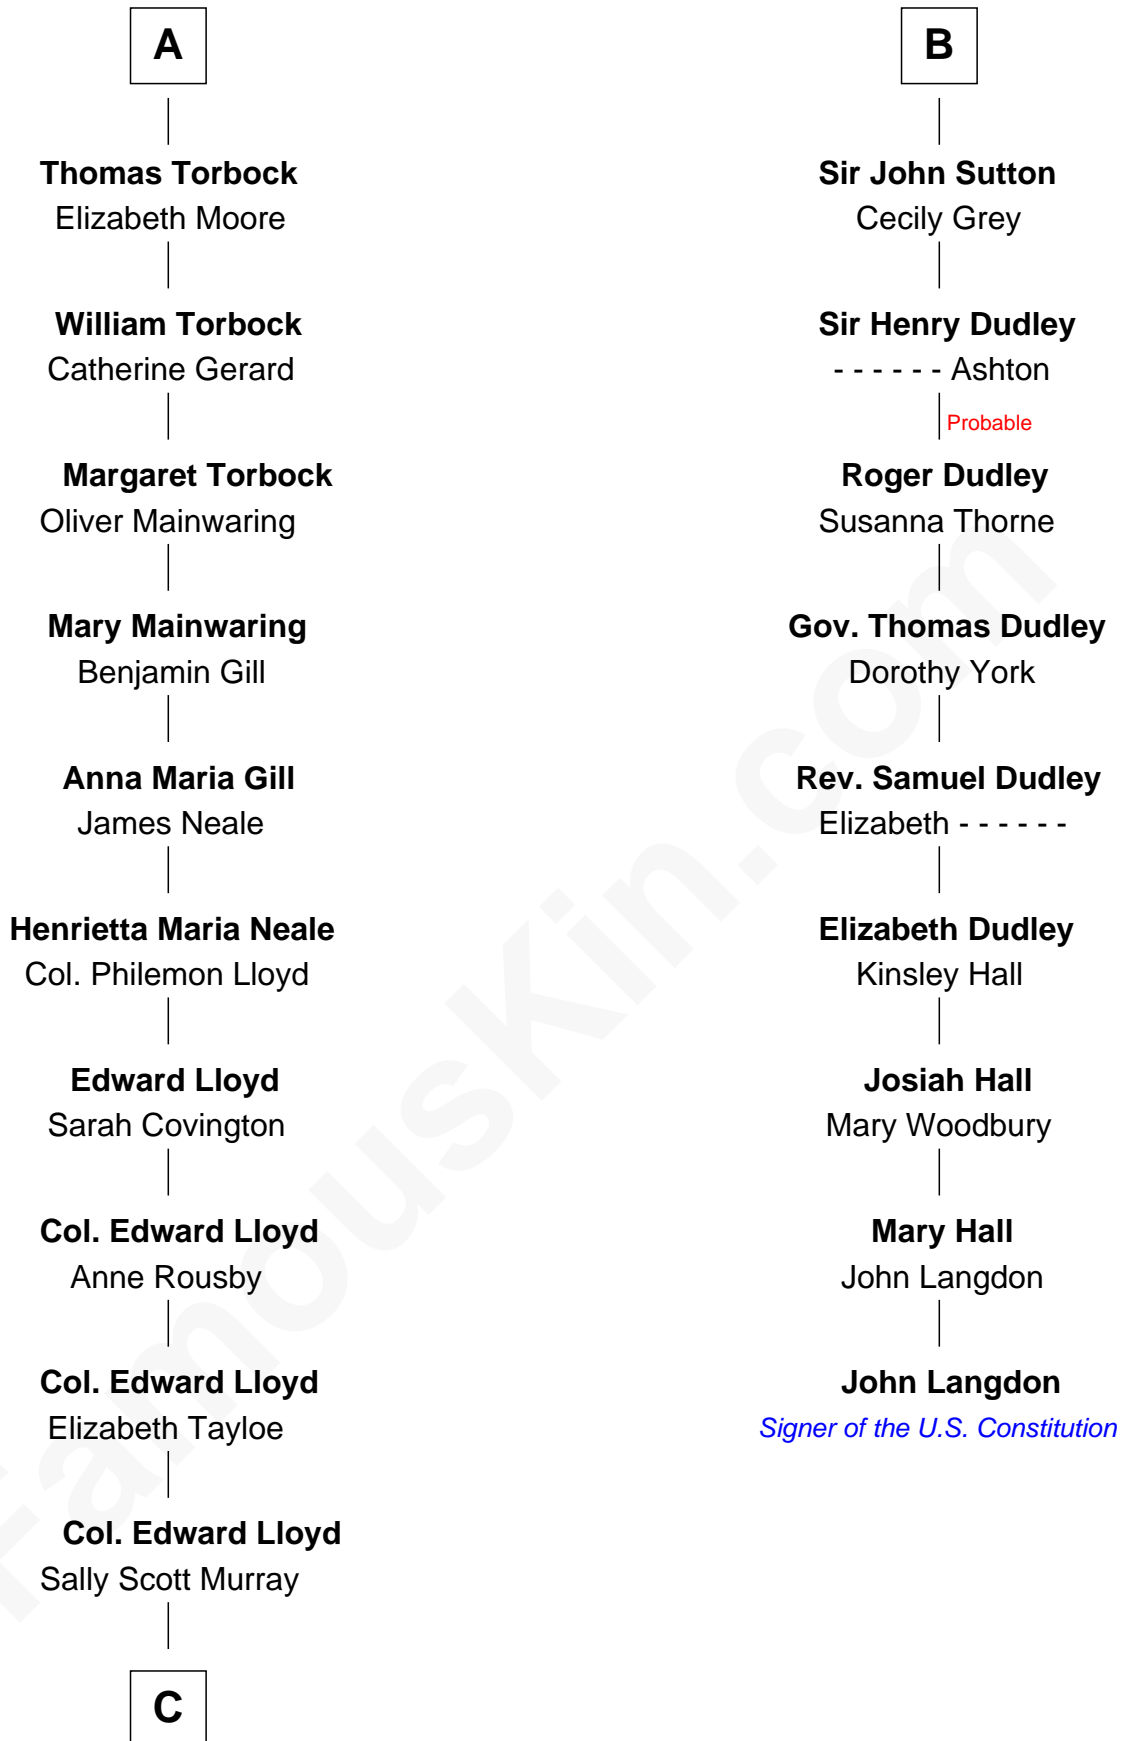

## Relationship Chart of

### Henry Lloyd

40th Governor of Maryland

15th cousin 3 times removed of

### John Langdon

Signer of the U.S. Constitution

**C**

**Daniel Lloyd**  
Catherine Henry

**Henry Lloyd**  
*40th Governor of Maryland*

FamousKin.com