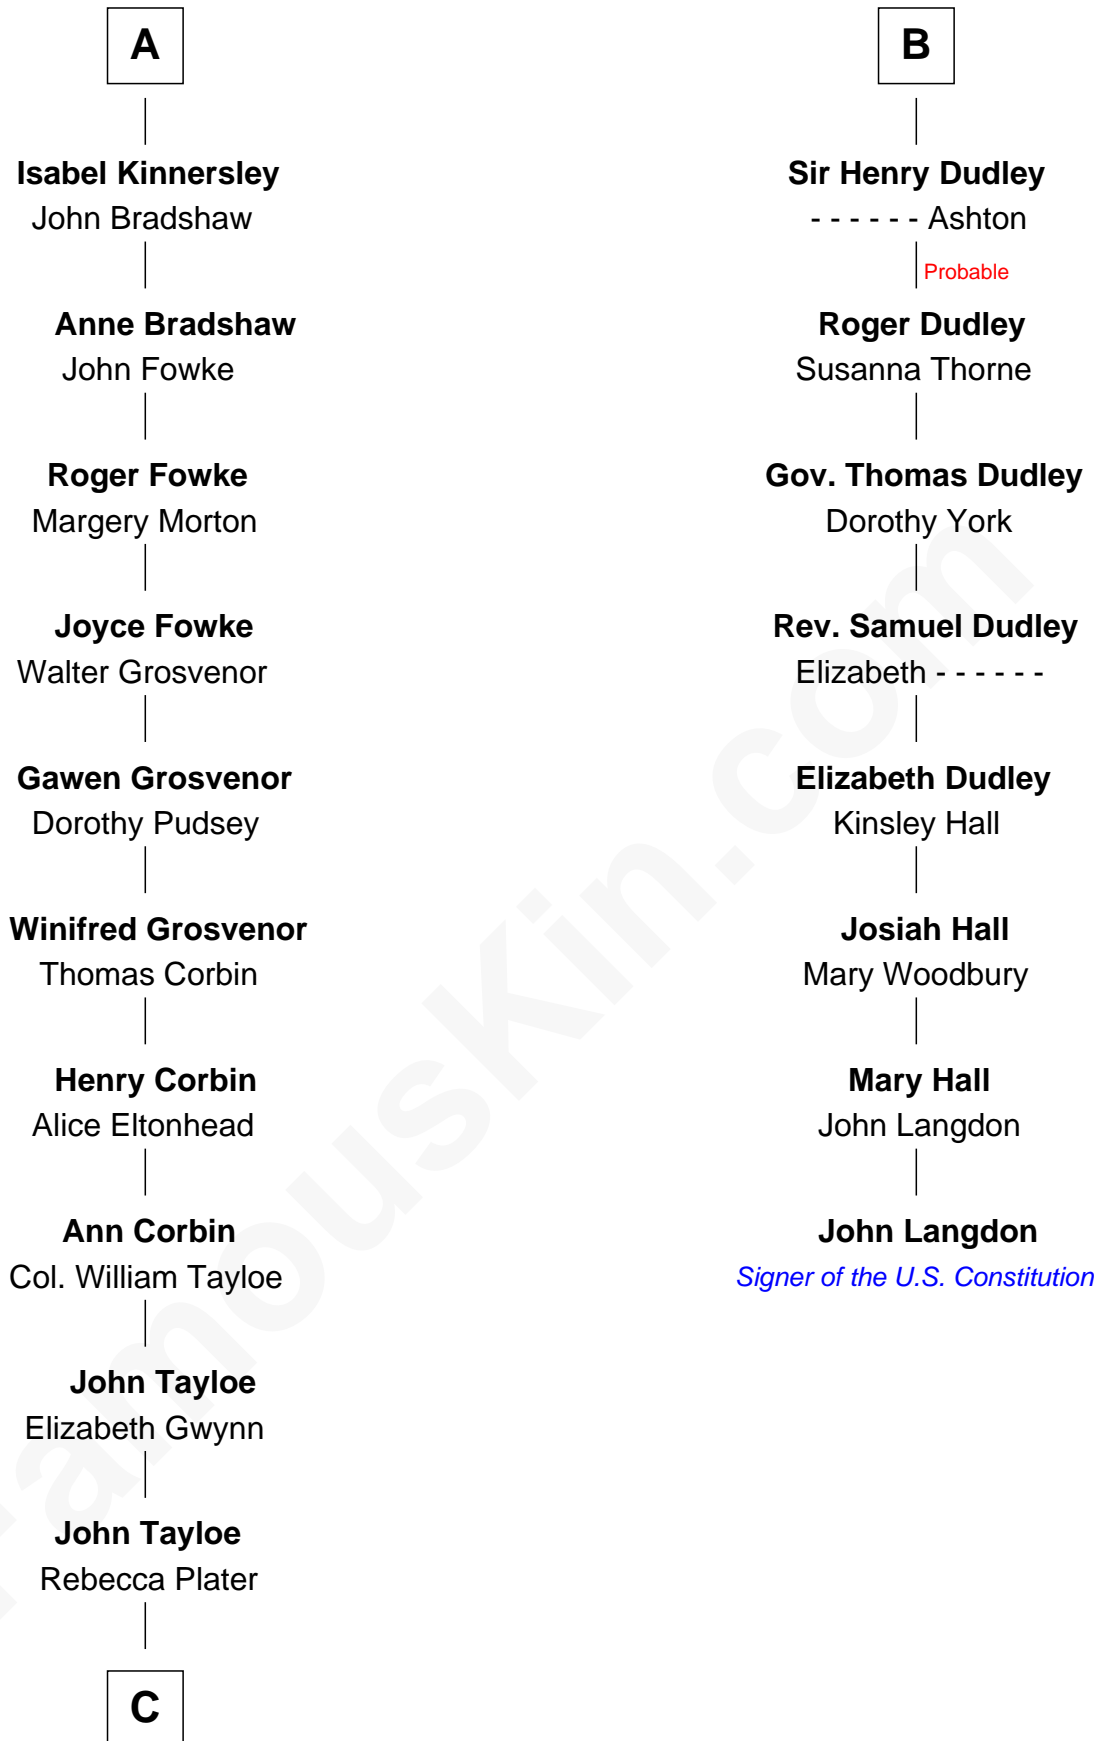

FamousKin.com

Relationship Chart of

Henry Lloyd

40th Governor of Maryland

14th cousin 6 times removed of

John Langdon

Signer of the U.S. Constitution

C

Elizabeth Tayloe
Col. Edward Lloyd

Col. Edward Lloyd
Sally Scott Murray

Daniel Lloyd
Catherine Henry

Henry Lloyd
40th Governor of Maryland

FamousKin.com