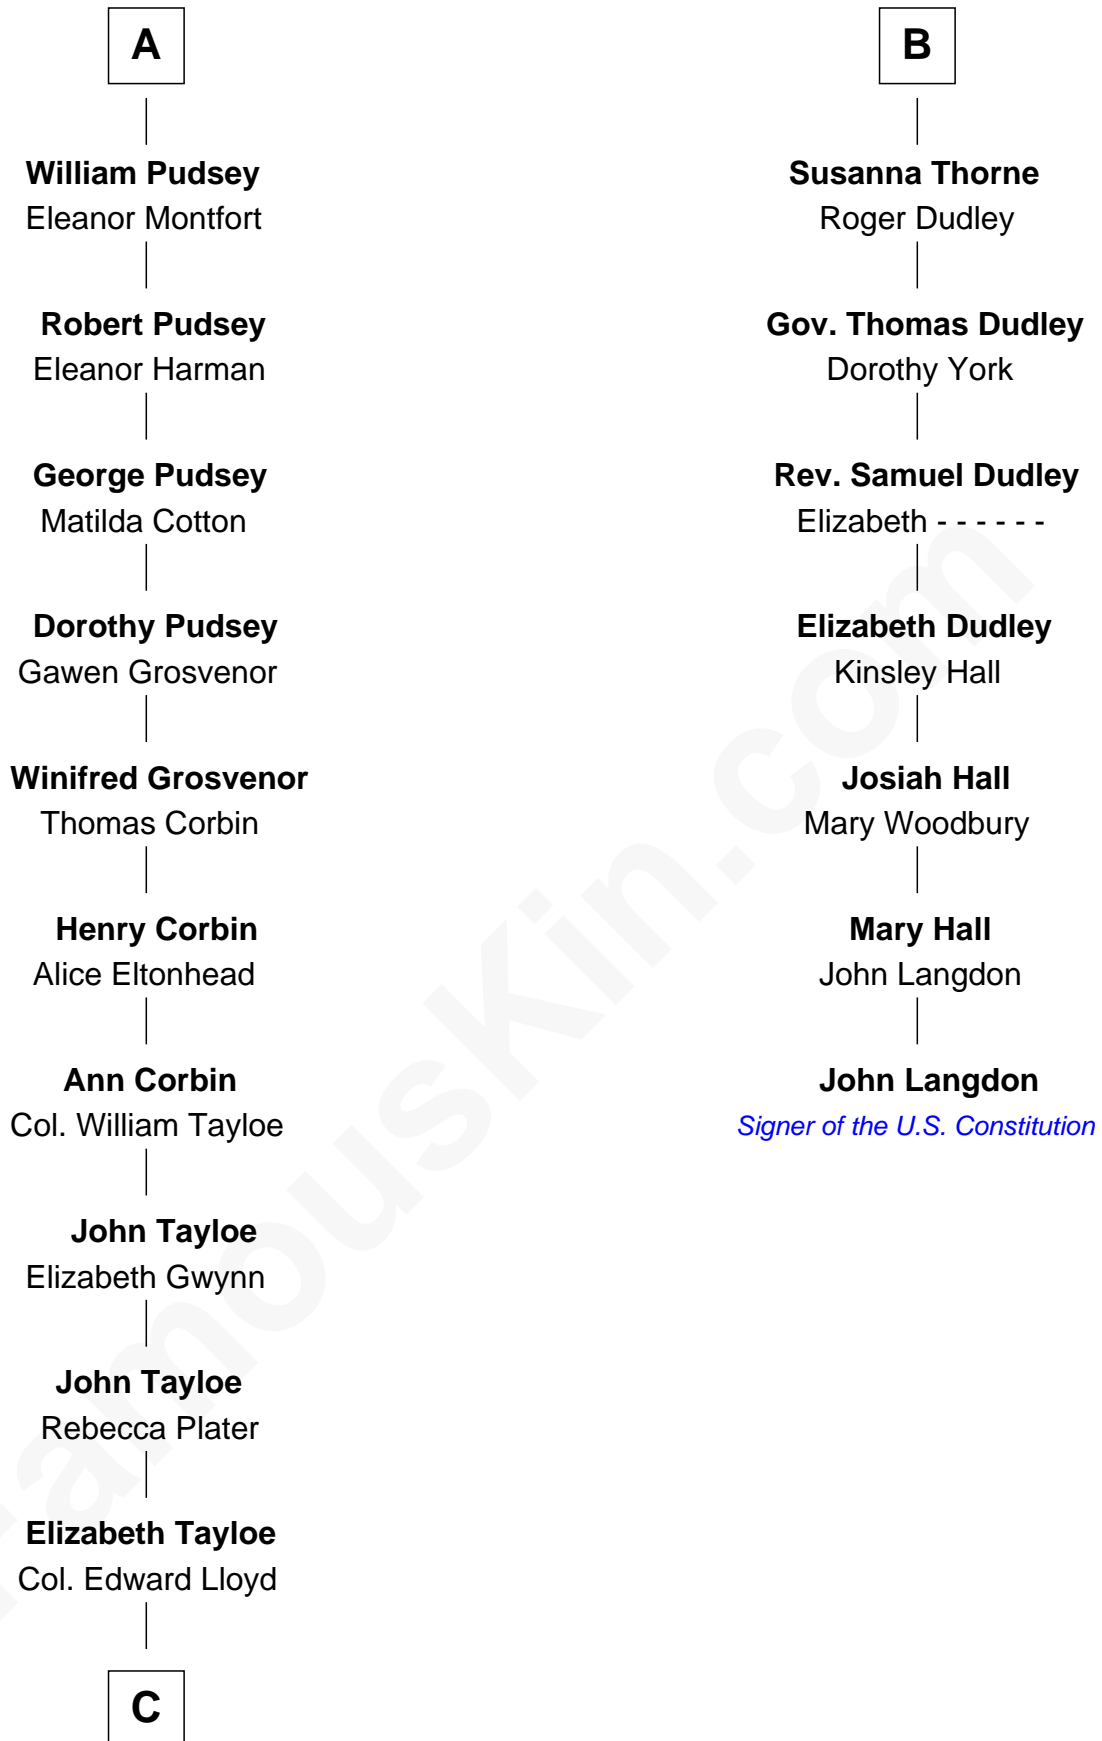

FamousKin.com

Relationship Chart of

Henry Lloyd

40th Governor of Maryland

13th cousin 6 times removed of

John Langdon

Signer of the U.S. Constitution

C

Col. Edward Lloyd

Sally Scott Murray

Daniel Lloyd

Catherine Henry

Henry Lloyd

40th Governor of Maryland

FamousKin.com