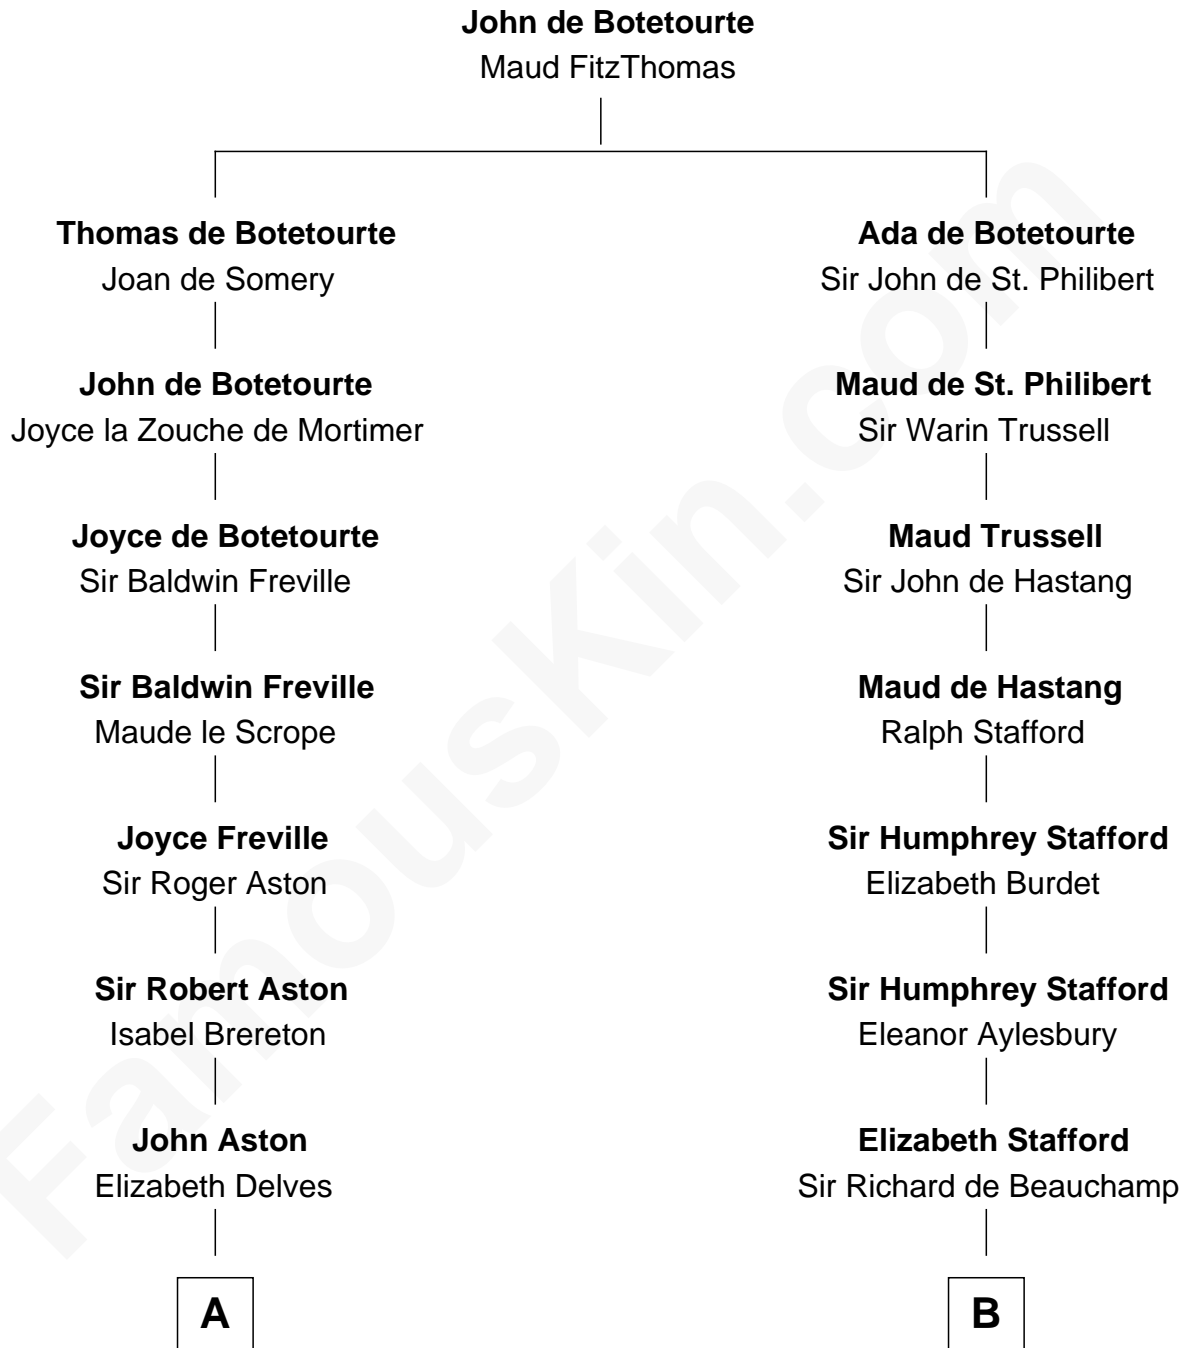

FamousKin.com Relationship Chart of

Henry Lloyd

40th Governor of Maryland

21st cousin of

Louis Auchincloss

Author

C

John Tayloe
Rebecca Plater

Elizabeth Tayloe
Col. Edward Lloyd

Col. Edward Lloyd
Sally Scott Murray

Daniel Lloyd
Catherine Henry

Henry Lloyd
40th Governor of Maryland

D

Gurdon Buck
Susannah Mainwaring

Elizabeth Buck
John Auchincloss

John Winthrop Auchincloss
Joanna Hone Russell