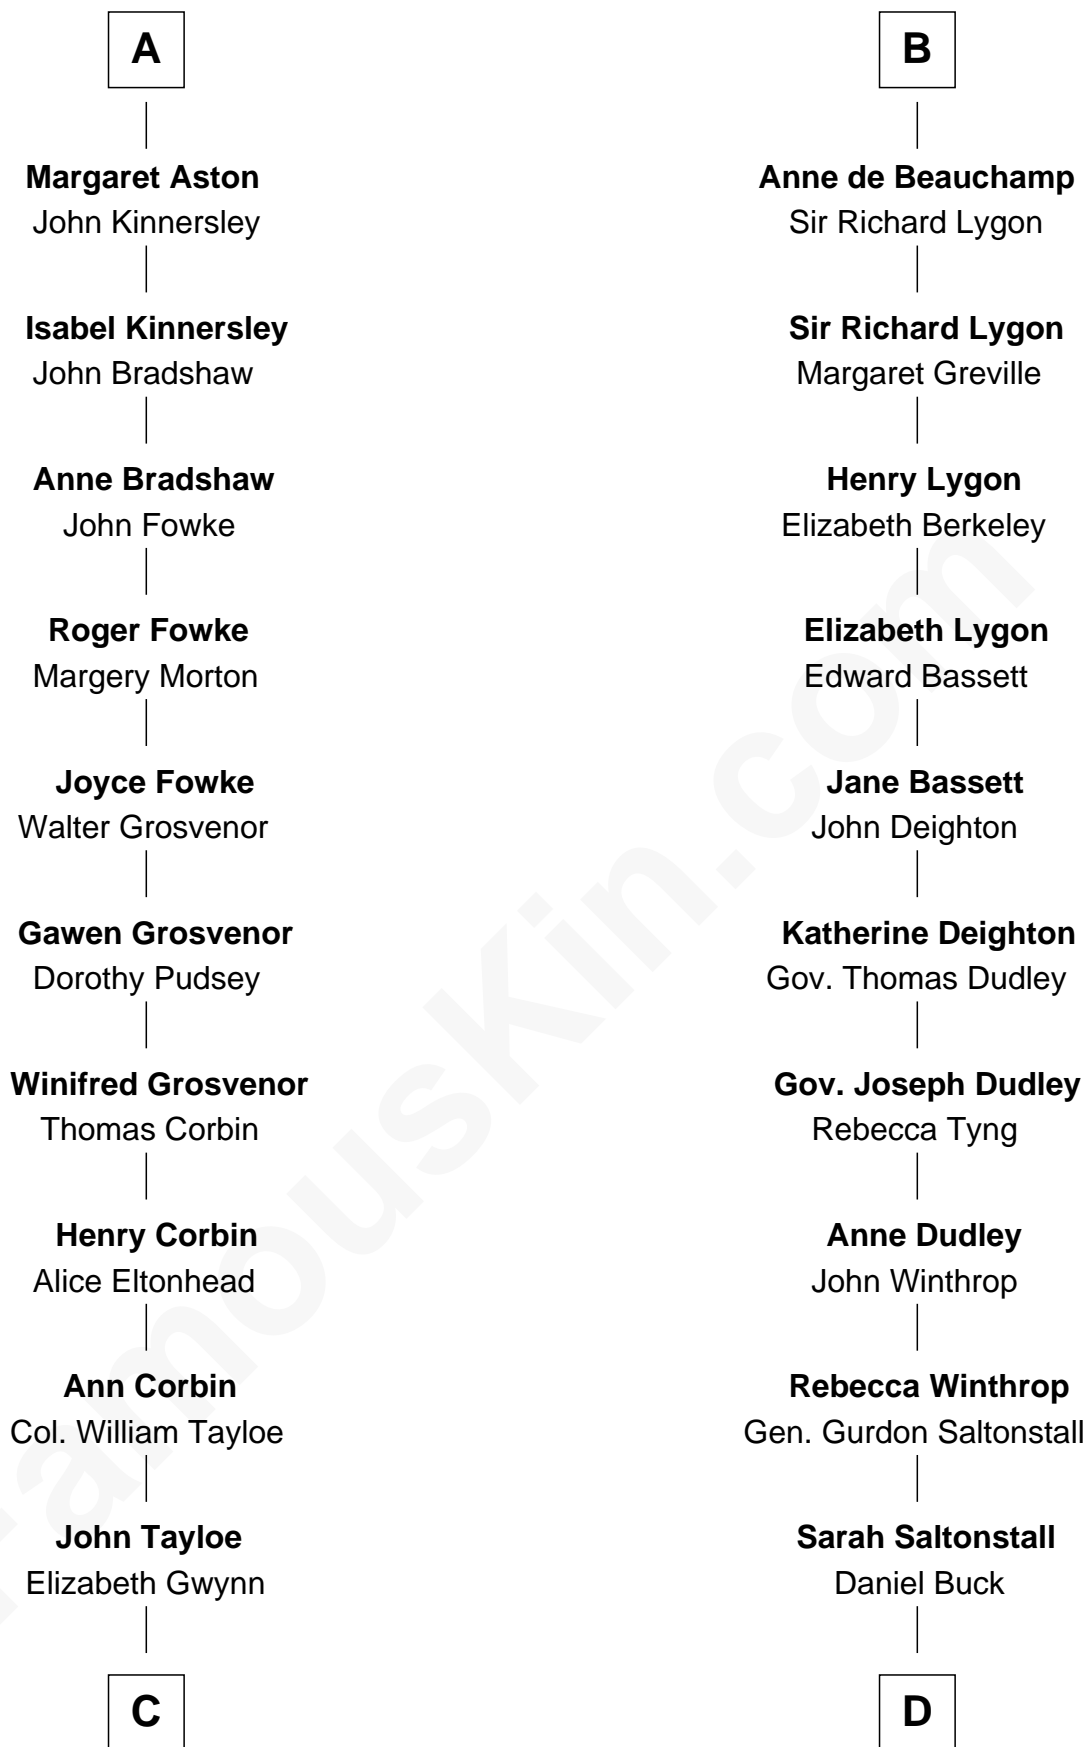

FamousKin.com Relationship Chart of

Henry Lloyd

40th Governor of Maryland

21st cousin of

Louis Auchincloss

Author

C

John Tayloe
Rebecca Plater

Elizabeth Tayloe
Col. Edward Lloyd

Col. Edward Lloyd
Sally Scott Murray

Daniel Lloyd
Catherine Henry

Henry Lloyd
40th Governor of Maryland

D

Gurdon Buck
Susannah Mainwaring

Elizabeth Buck
John Auchincloss

John Winthrop Auchincloss
Joanna Hone Russell