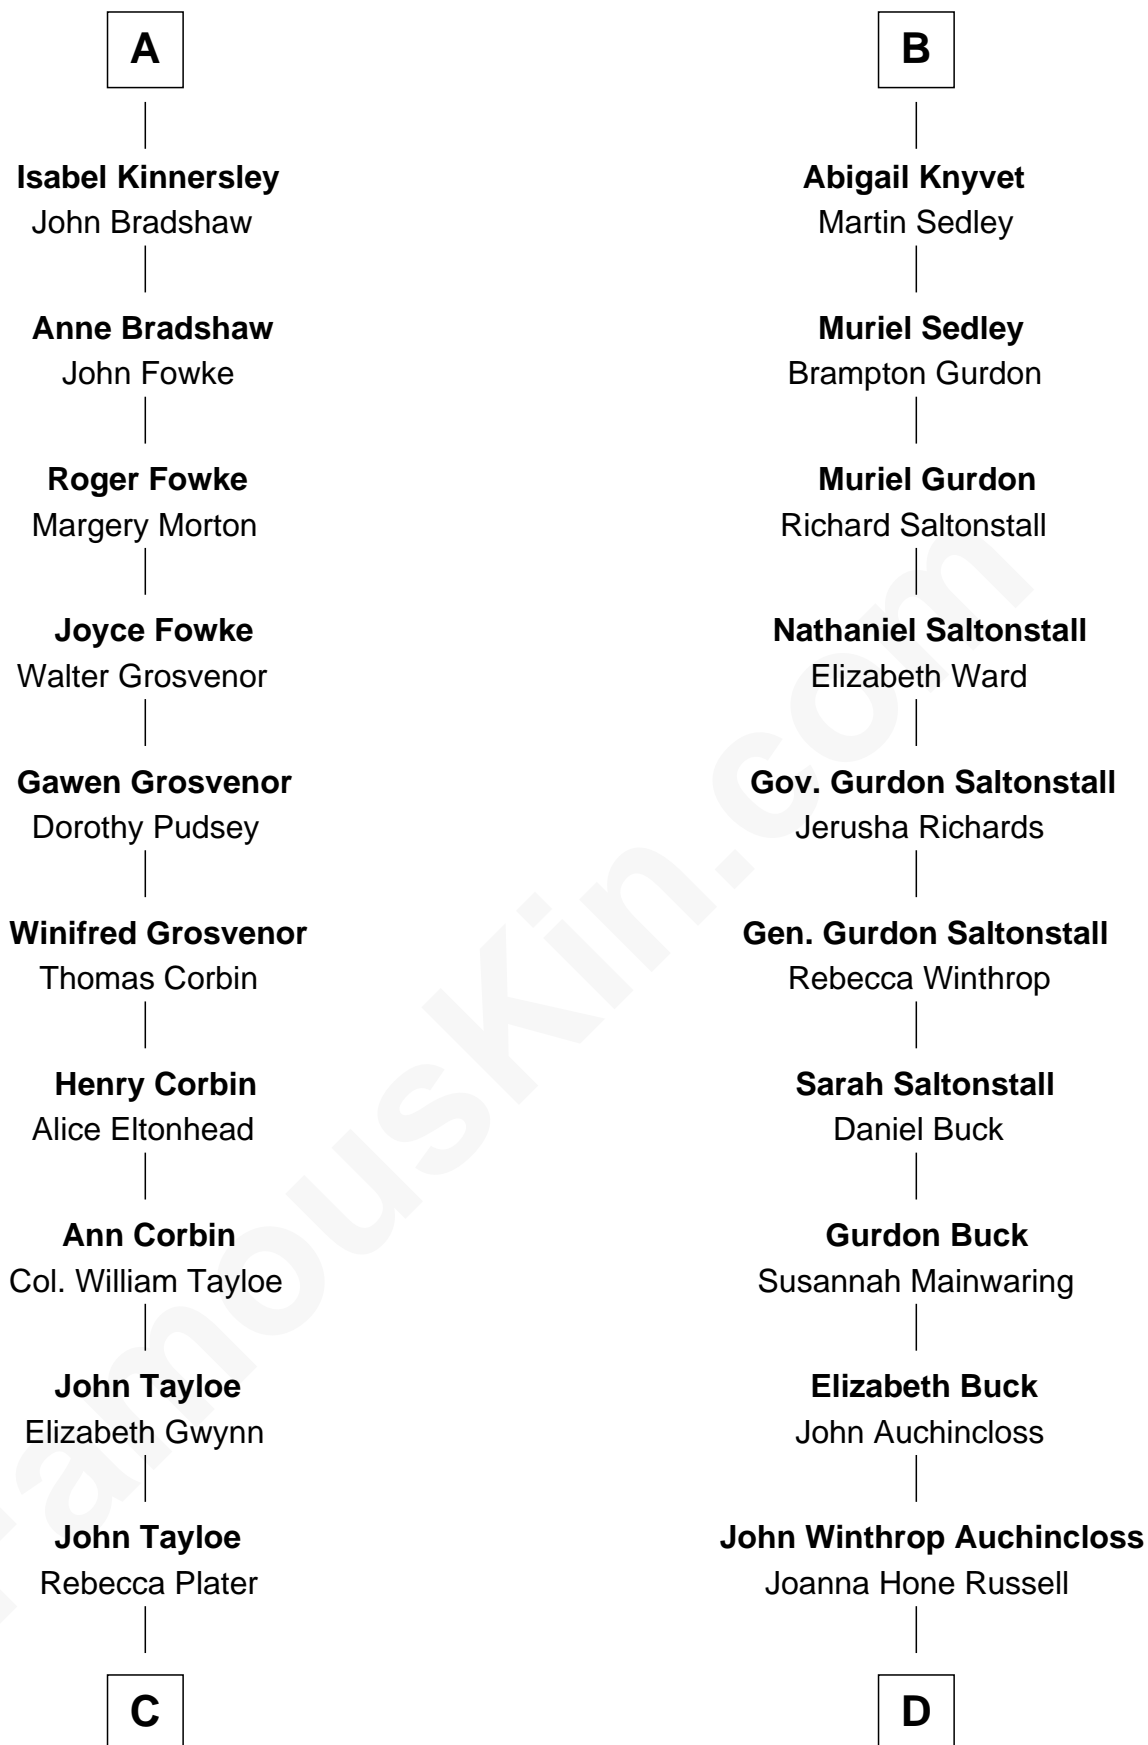

FamousKin.com

Relationship Chart of

Henry Lloyd

40th Governor of Maryland

18th cousin 2 times removed of

Louis Auchincloss

Author

Sir William de Ros
Margery de Badlesmere

C

Elizabeth Tayloe
Col. Edward Lloyd

Col. Edward Lloyd
Sally Scott Murray

Daniel Lloyd
Catherine Henry

Henry Lloyd
40th Governor of Maryland

D

Joseph Howland Auchincloss
Priscilla Dixon Stanton

Louis Auchincloss
Author