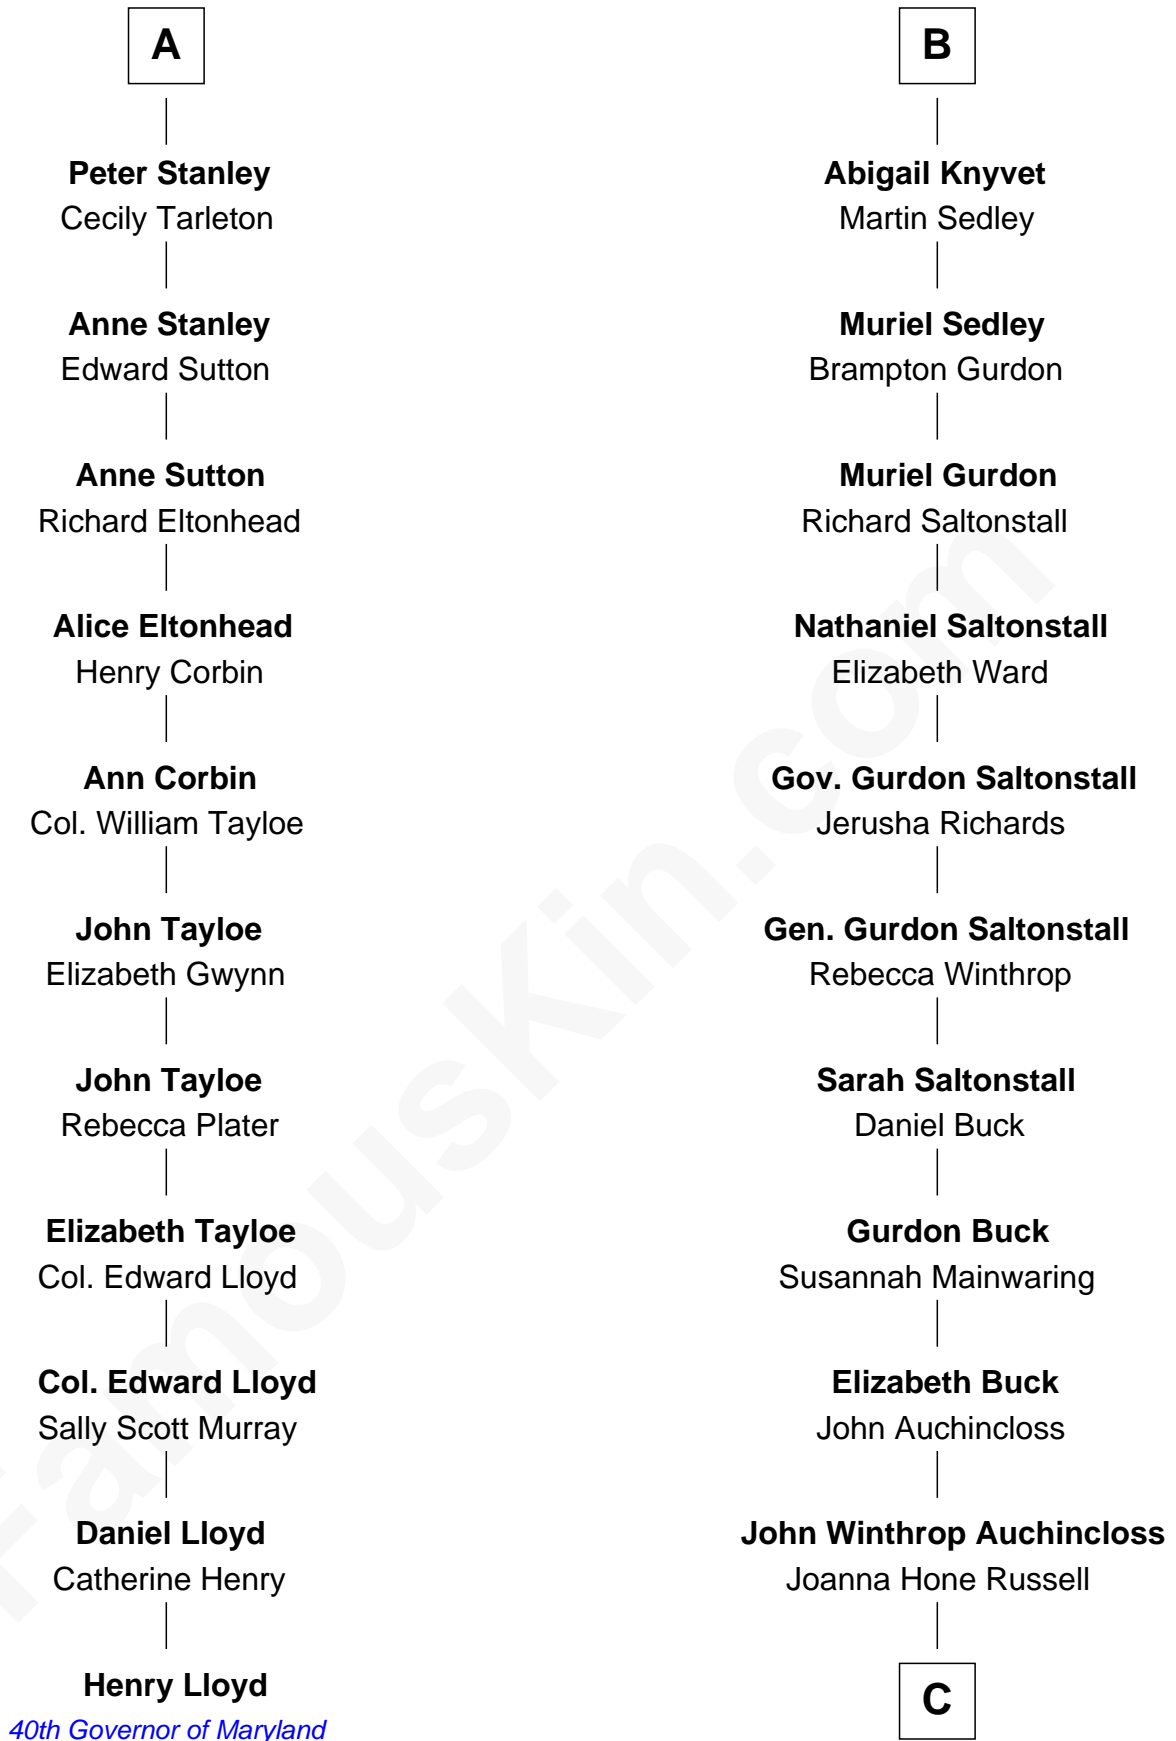

FamousKin.com Relationship Chart of

Henry Lloyd

40th Governor of Maryland

17th cousin 1 time removed of

Louis Auchincloss

Author

C

Joseph Howland Auchincloss
Priscilla Dixon Stanton

Louis Auchincloss
Author

FamousKin.com