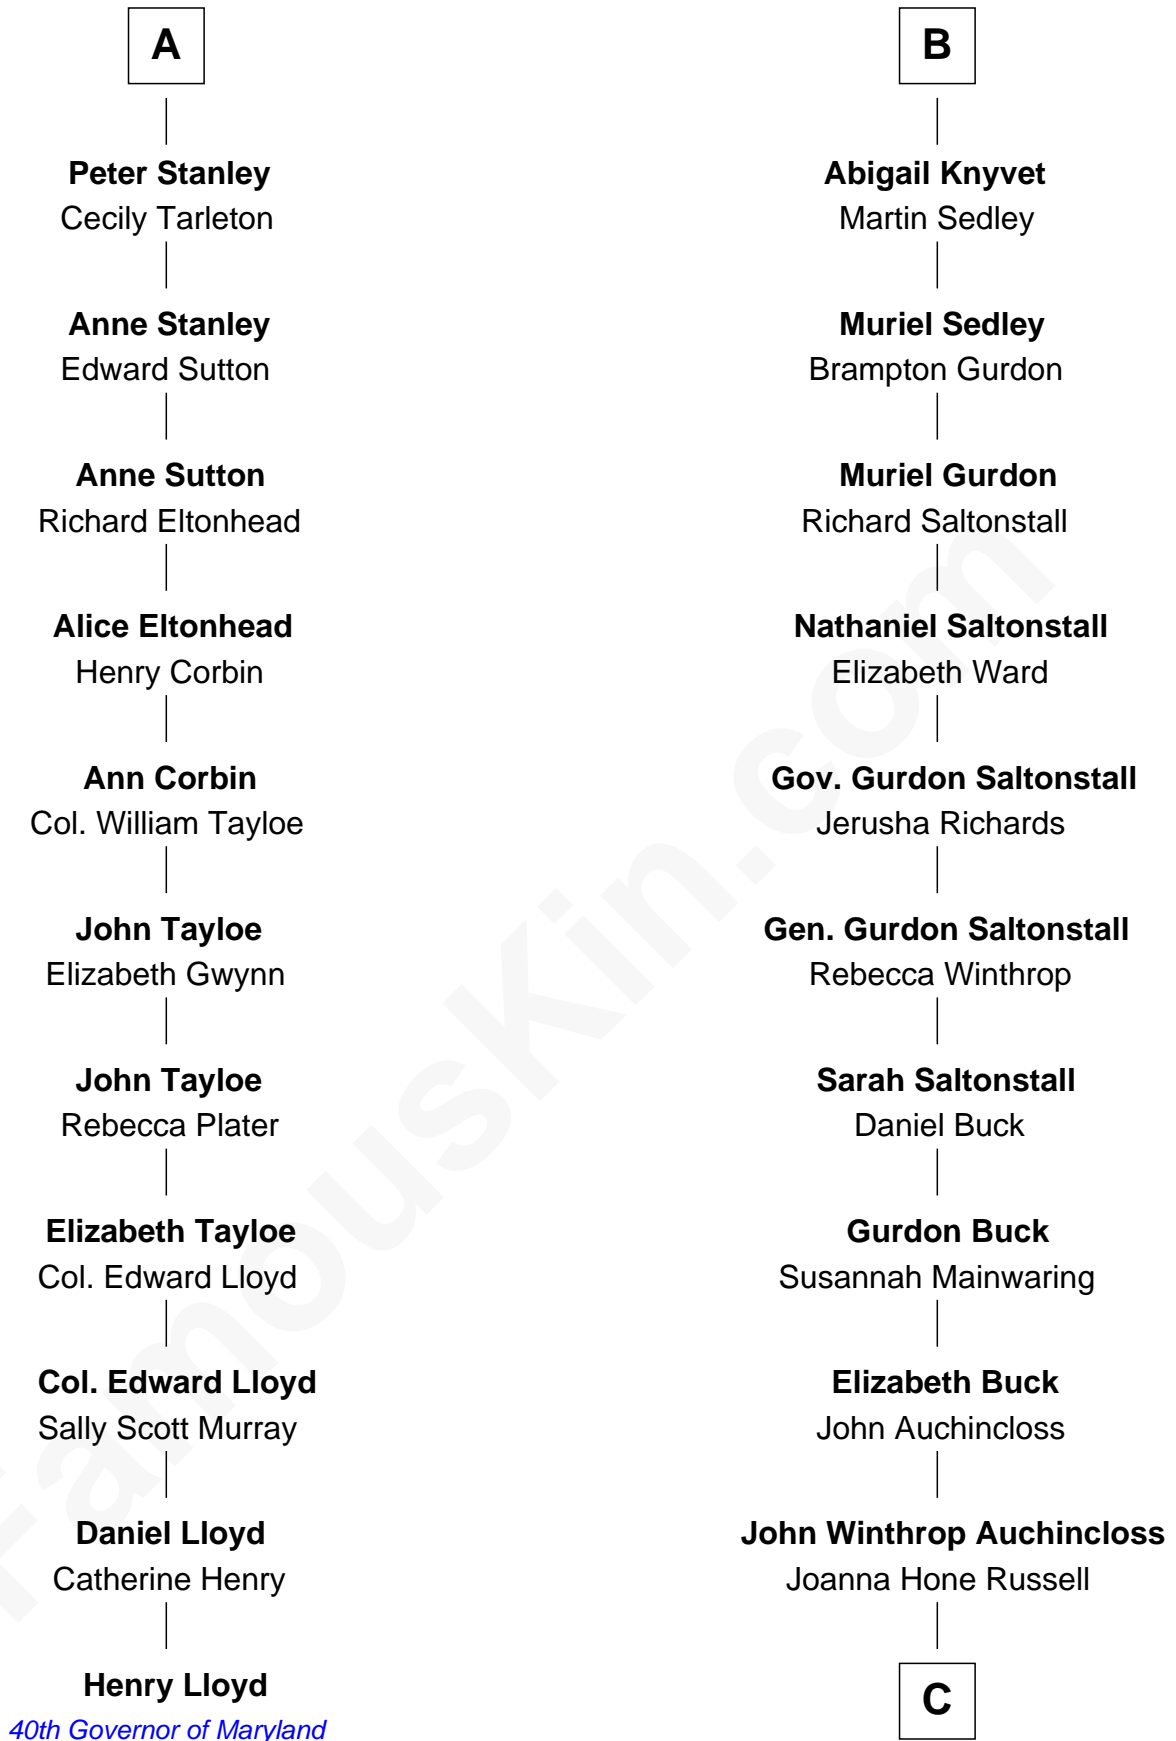

FamousKin.com

Relationship Chart of

Henry Lloyd

40th Governor of Maryland

17th cousin 1 time removed of

Louis Auchincloss

Author

Sir Robert de Holland

Maude la Zouche

C

Joseph Howland Auchincloss
Priscilla Dixon Stanton

Louis Auchincloss
Author

FamousKin.com