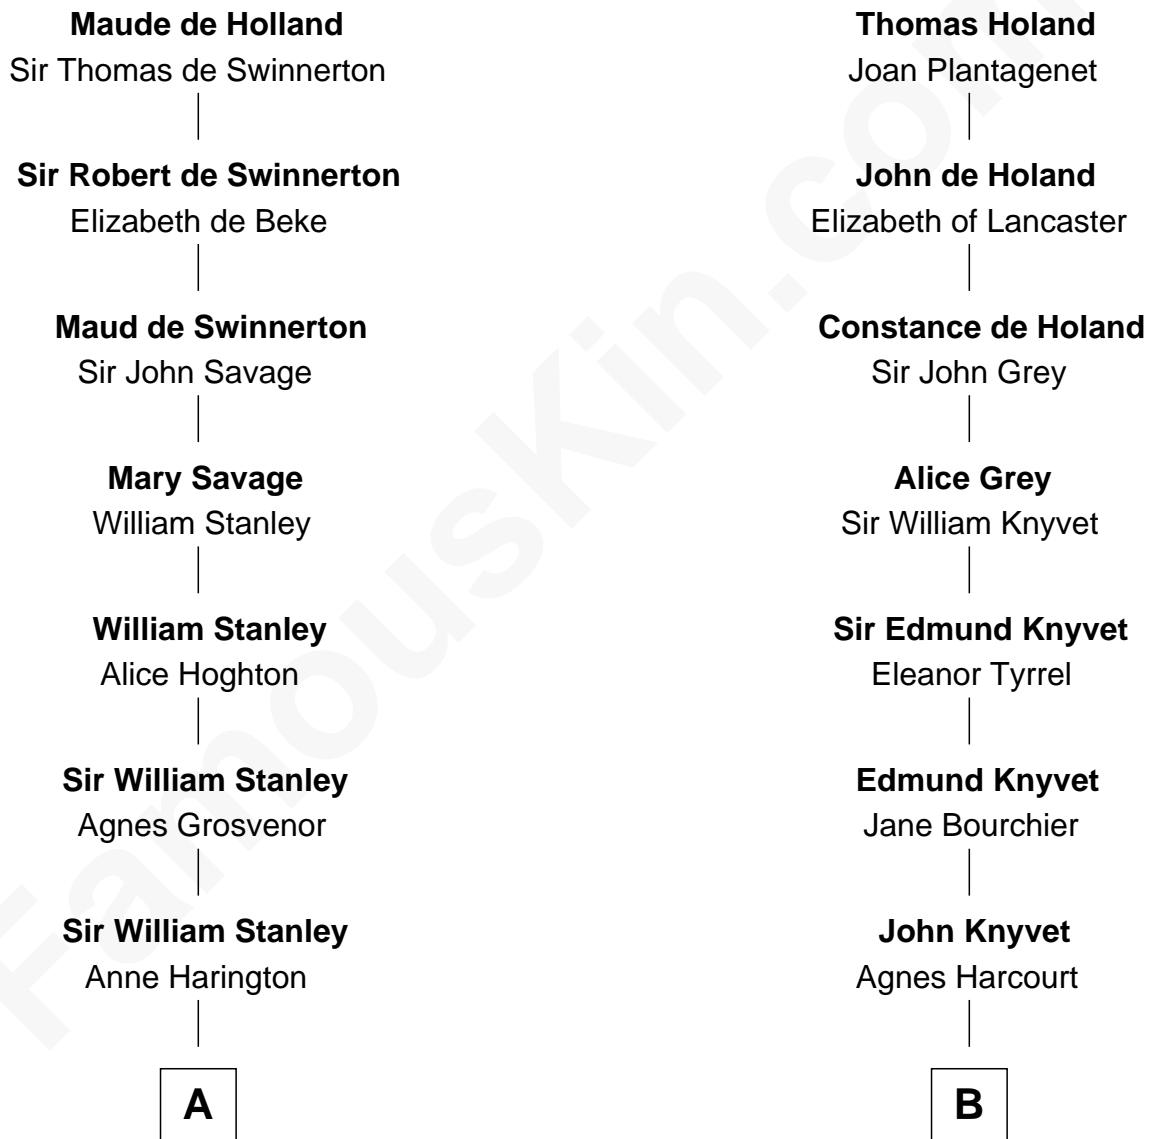

FamousKin.com

Relationship Chart of

Henry Lloyd

40th Governor of Maryland

17th cousin 1 time removed of

Louis Auchincloss

Author

Sir Robert de Holland

Maude la Zouche

C

Joseph Howland Auchincloss
Priscilla Dixon Stanton

Louis Auchincloss
Author

FamousKin.com