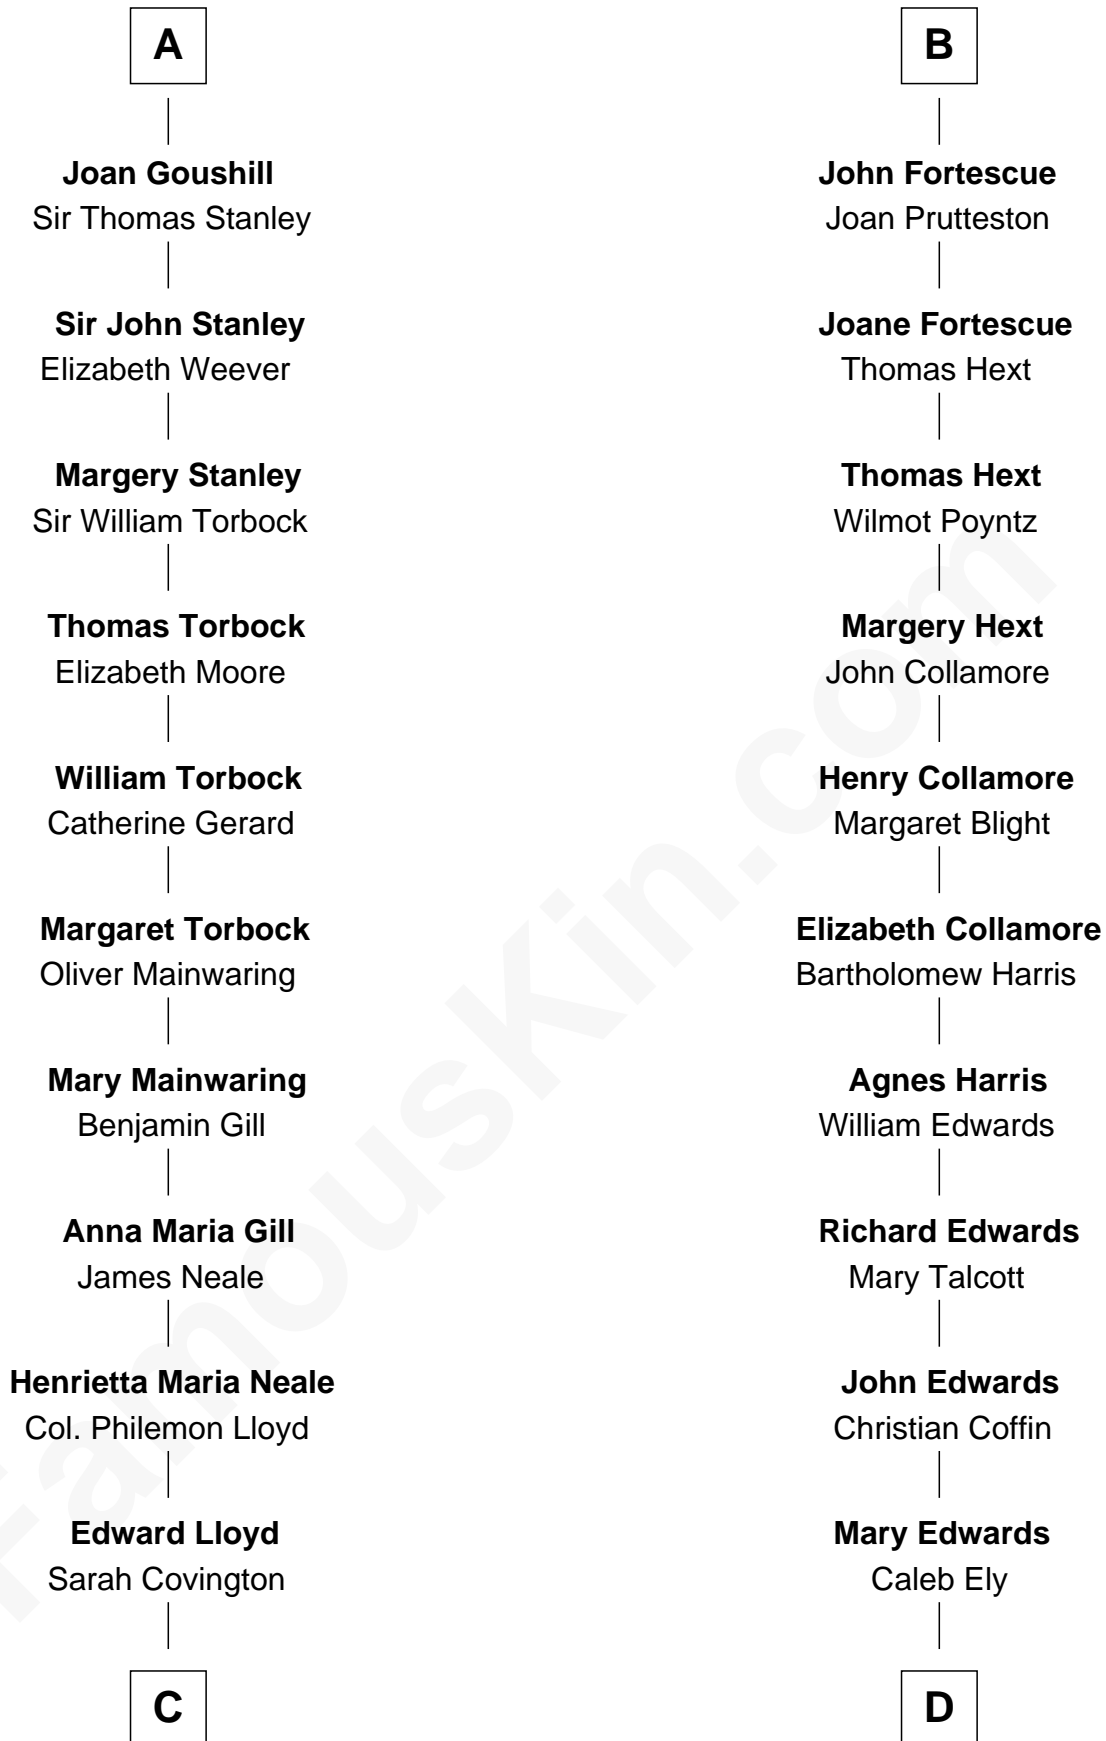

FamousKin.com Relationship Chart of

Henry Lloyd

40th Governor of Maryland

21st cousin of

Clarence Day

Author of Life with Father

Sir Geoffrey FitzPiers

Aveline de Clare

C

Col. Edward Lloyd

Anne Rousby

Col. Edward Lloyd

Elizabeth Tayloe

Col. Edward Lloyd

Sally Scott Murray

Daniel Lloyd