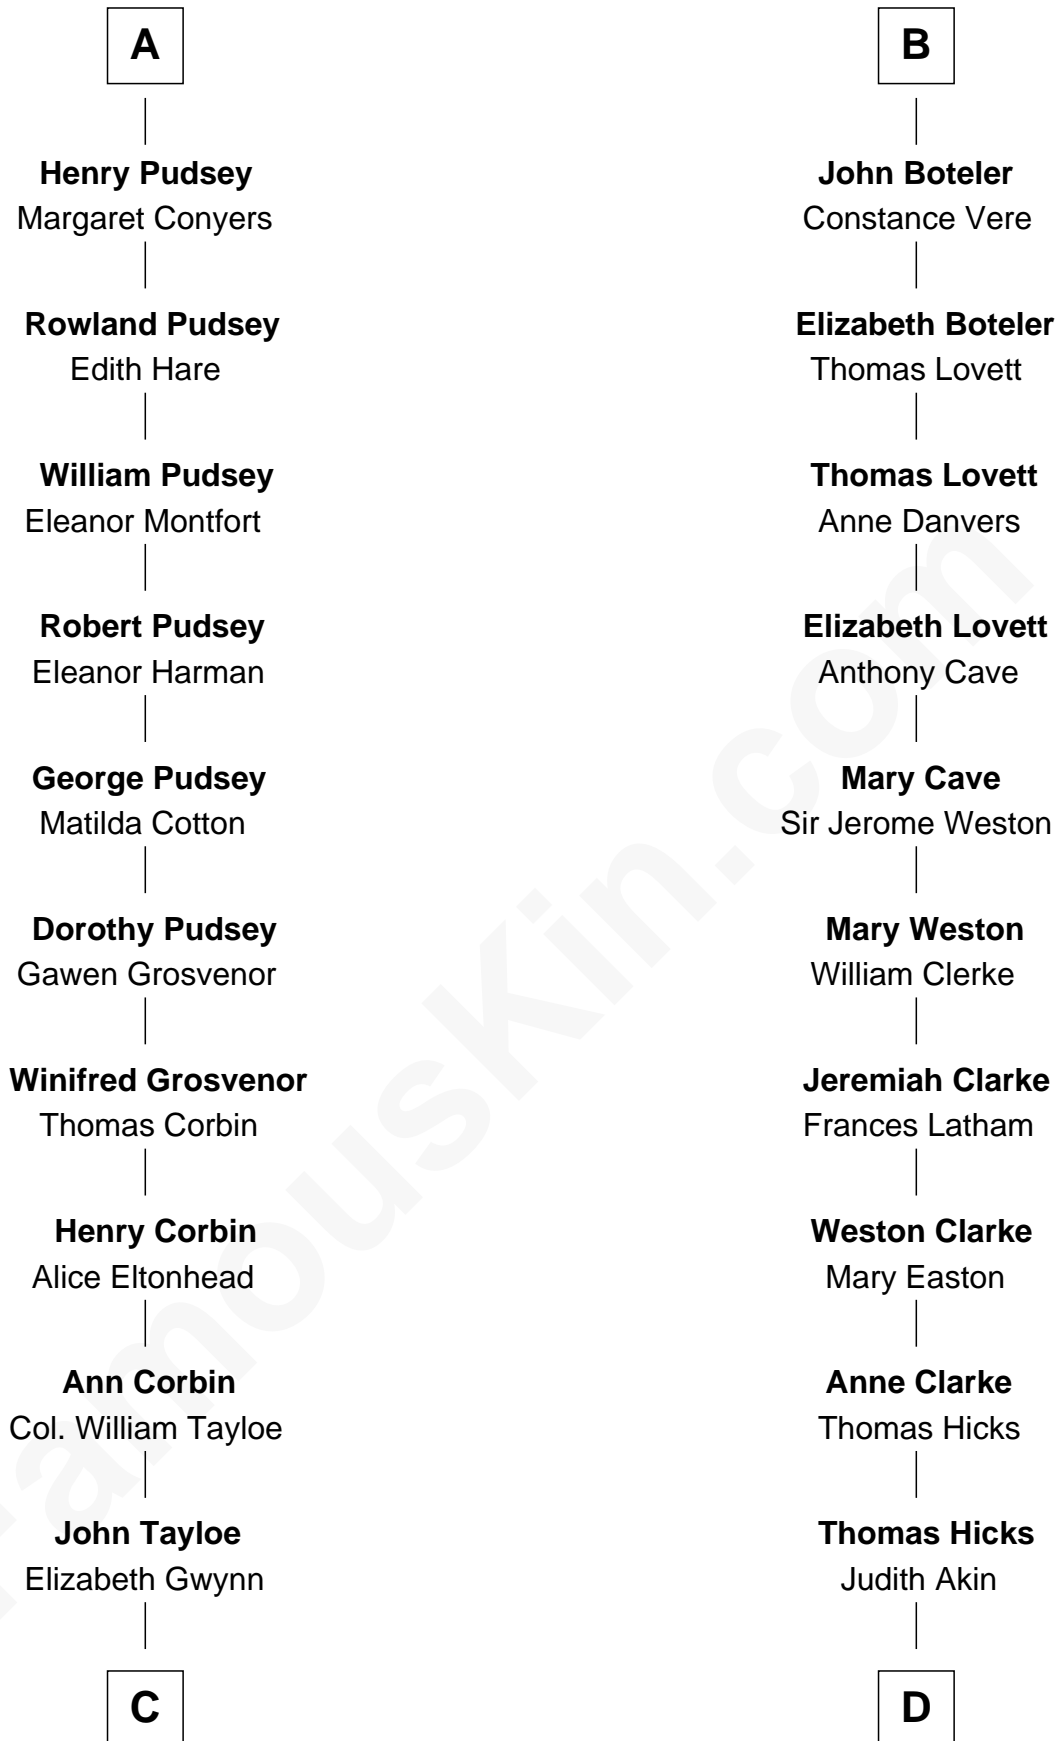

FamousKin.com

Relationship Chart of

Henry Lloyd

40th Governor of Maryland

20th cousin 1 time removed of

Hetty Green

"The Witch of Wall Street"

William de Odingsells

Henry FitzHugh

Eleanor Fitzhugh

Sir Thomas Tunstall

Margaret Tunstall

Sir Ralph Pudsey

Sir John Pudsey

Grace Hamerton

A

Ida de Odingsells

Sir Roger de Herdeburgh

Ela Herdeburgh

Sir William de Boteler

Ankaret le Boteler

John le Strange

Eleanor le Strange

Sir Reynold de Grey

Ida Grey

John Cokayne

Elizabeth Cokayne

Sir Philip le Boteler

Philip Boteler

Isabel Willoughby

B

C