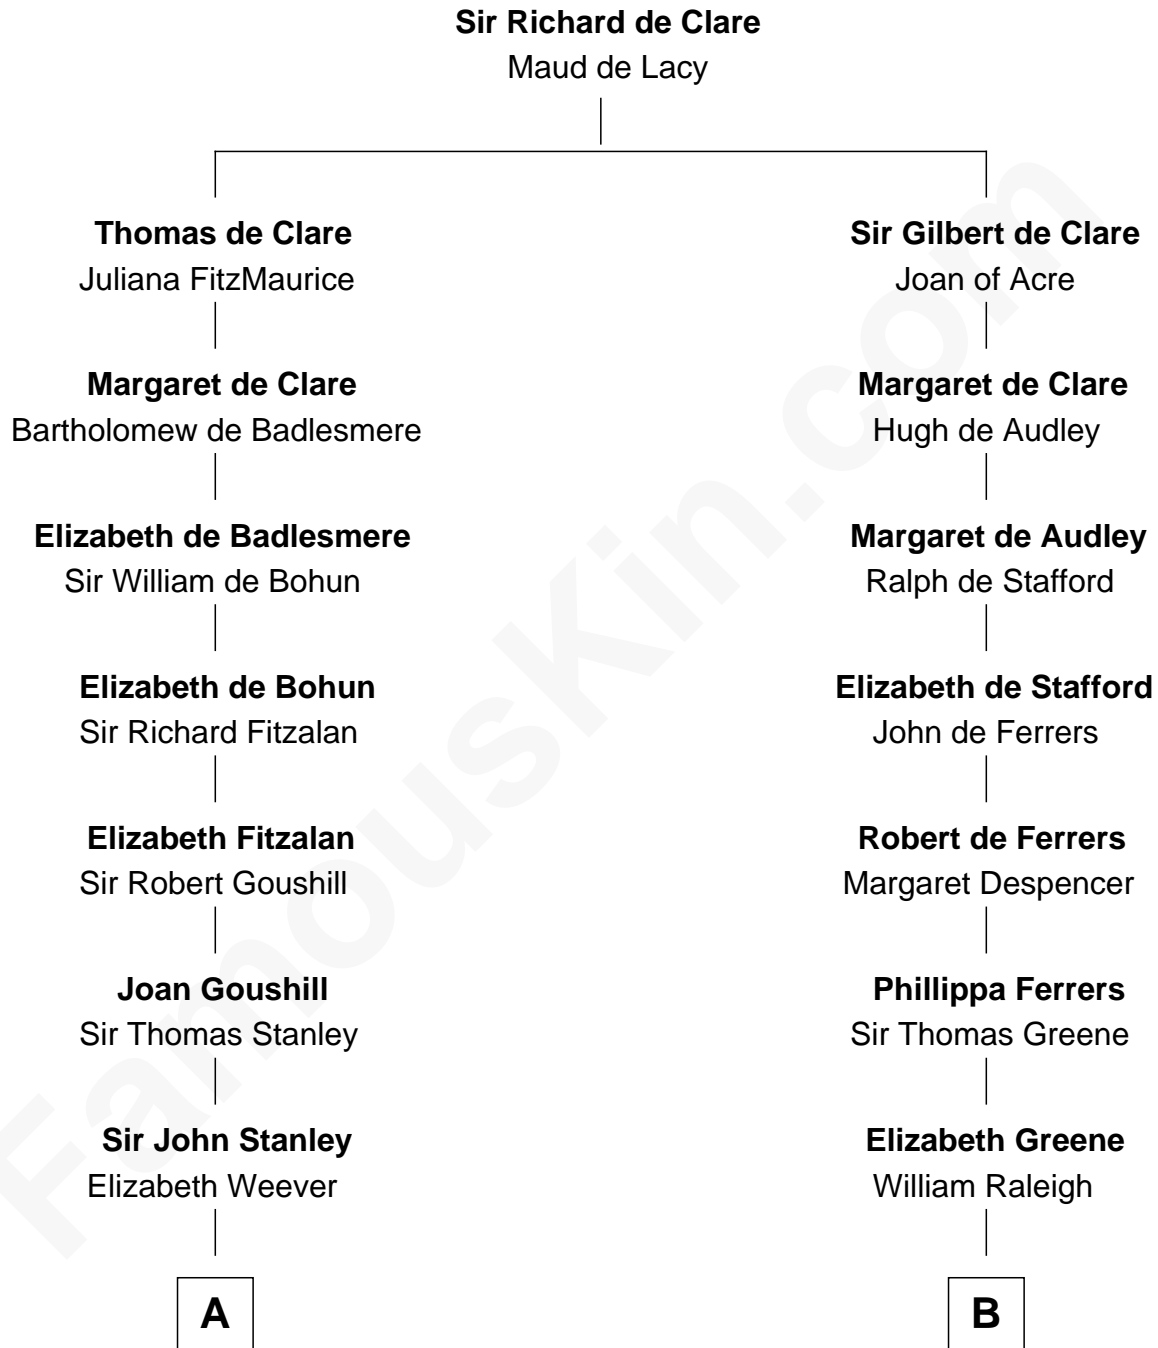

# FamousKin.com Relationship Chart of

**Henry Lloyd**

*40th Governor of Maryland*

19th cousin 1 time removed of

**Shanghai Pierce**

*Texas Cattleman*

**C**

**Col. Edward Lloyd**

Sally Scott Murray

**Daniel Lloyd**

Catherine Henry

**Henry Lloyd**

*40th Governor of Maryland*

**D**

**Ambless Wilbore**

Nathaniel Stoddard

**Susanna Stoddard**

Isaac Pearce

**Jonathan D. Pearce**

Hanna Phillips Head

**Shanghai Pierce**

*Texas Cattleman*

FamousKin.com