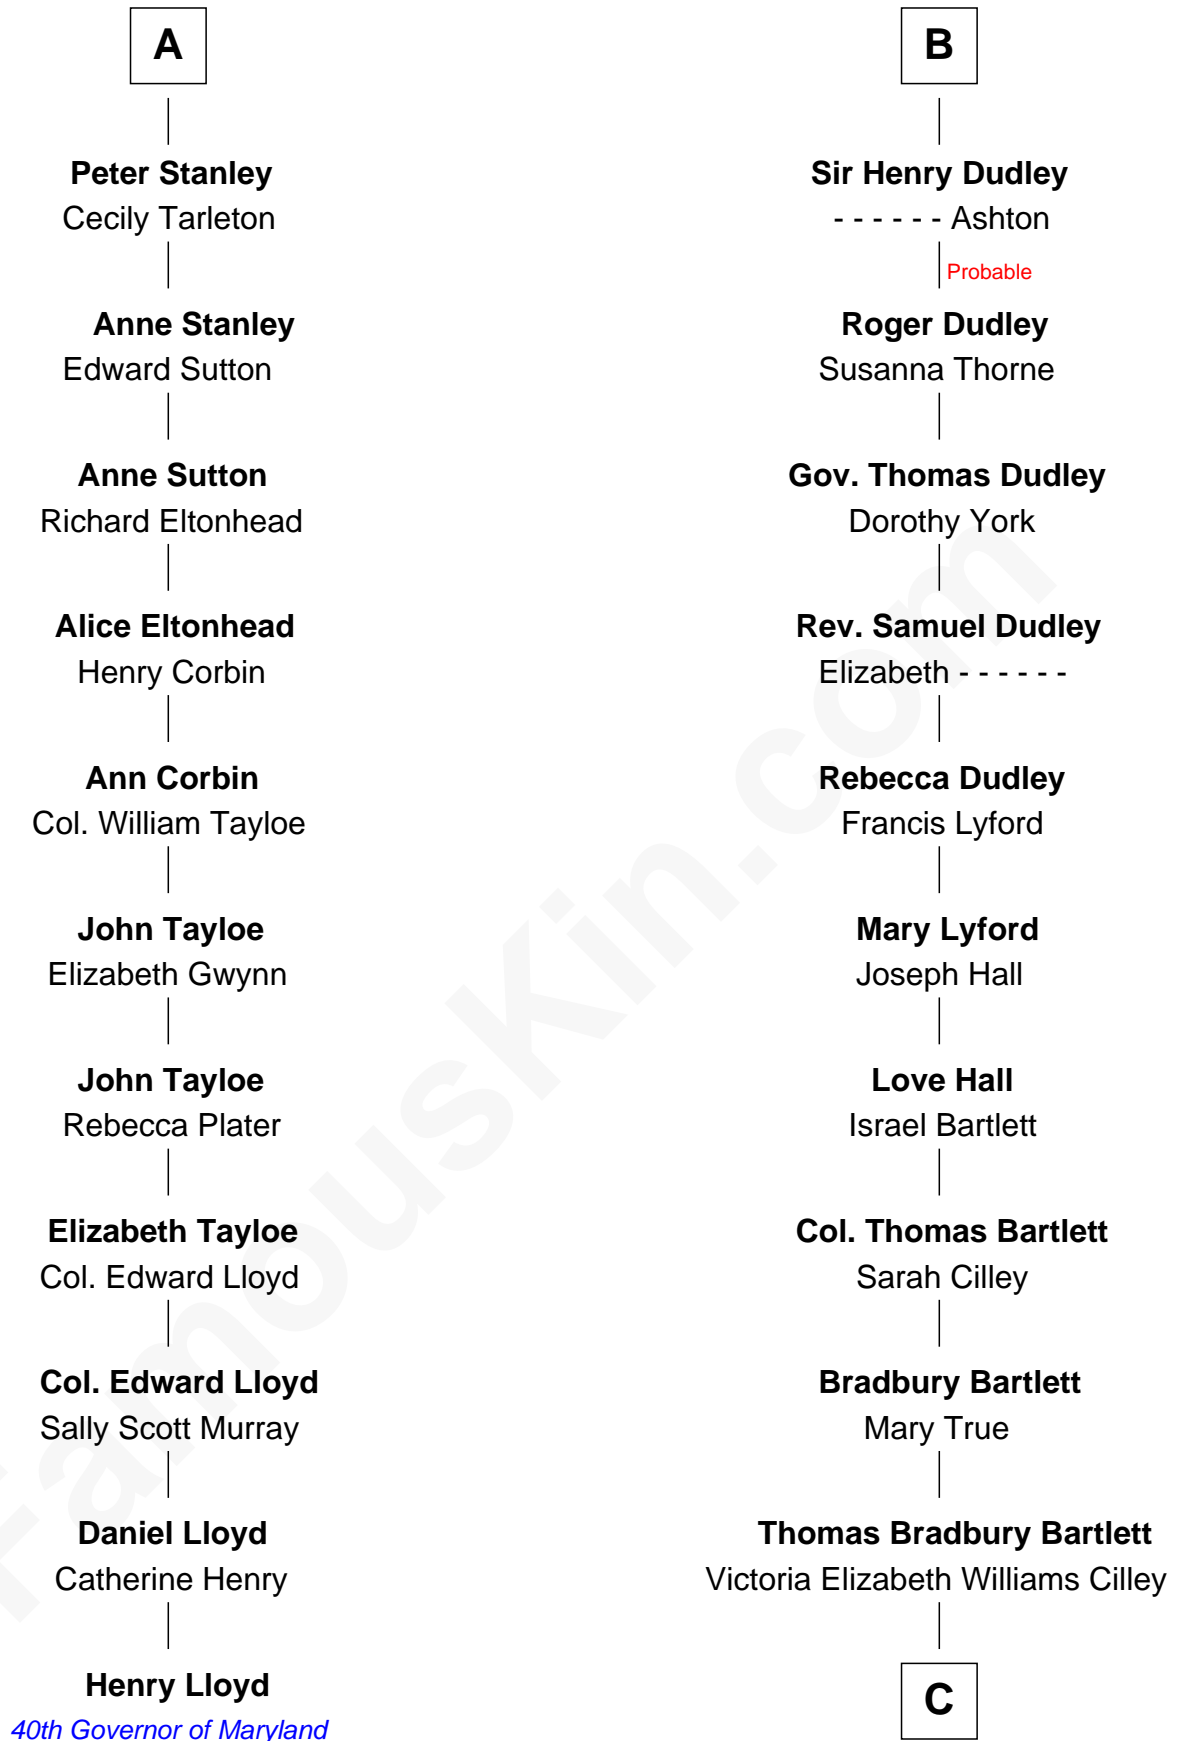

FamousKin.com

Relationship Chart of

Henry Lloyd

40th Governor of Maryland

17th cousin 2 times removed of

Alan Shepard

Mercury and Apollo Astronaut

C

Annie Elizabeth Bartlett
Frederick Johnson Shepard

Alan Bartlett Shepard
Pauline Renza Emerson

Alan Shepard
Mercury and Apollo Astronaut

FamousKin.com