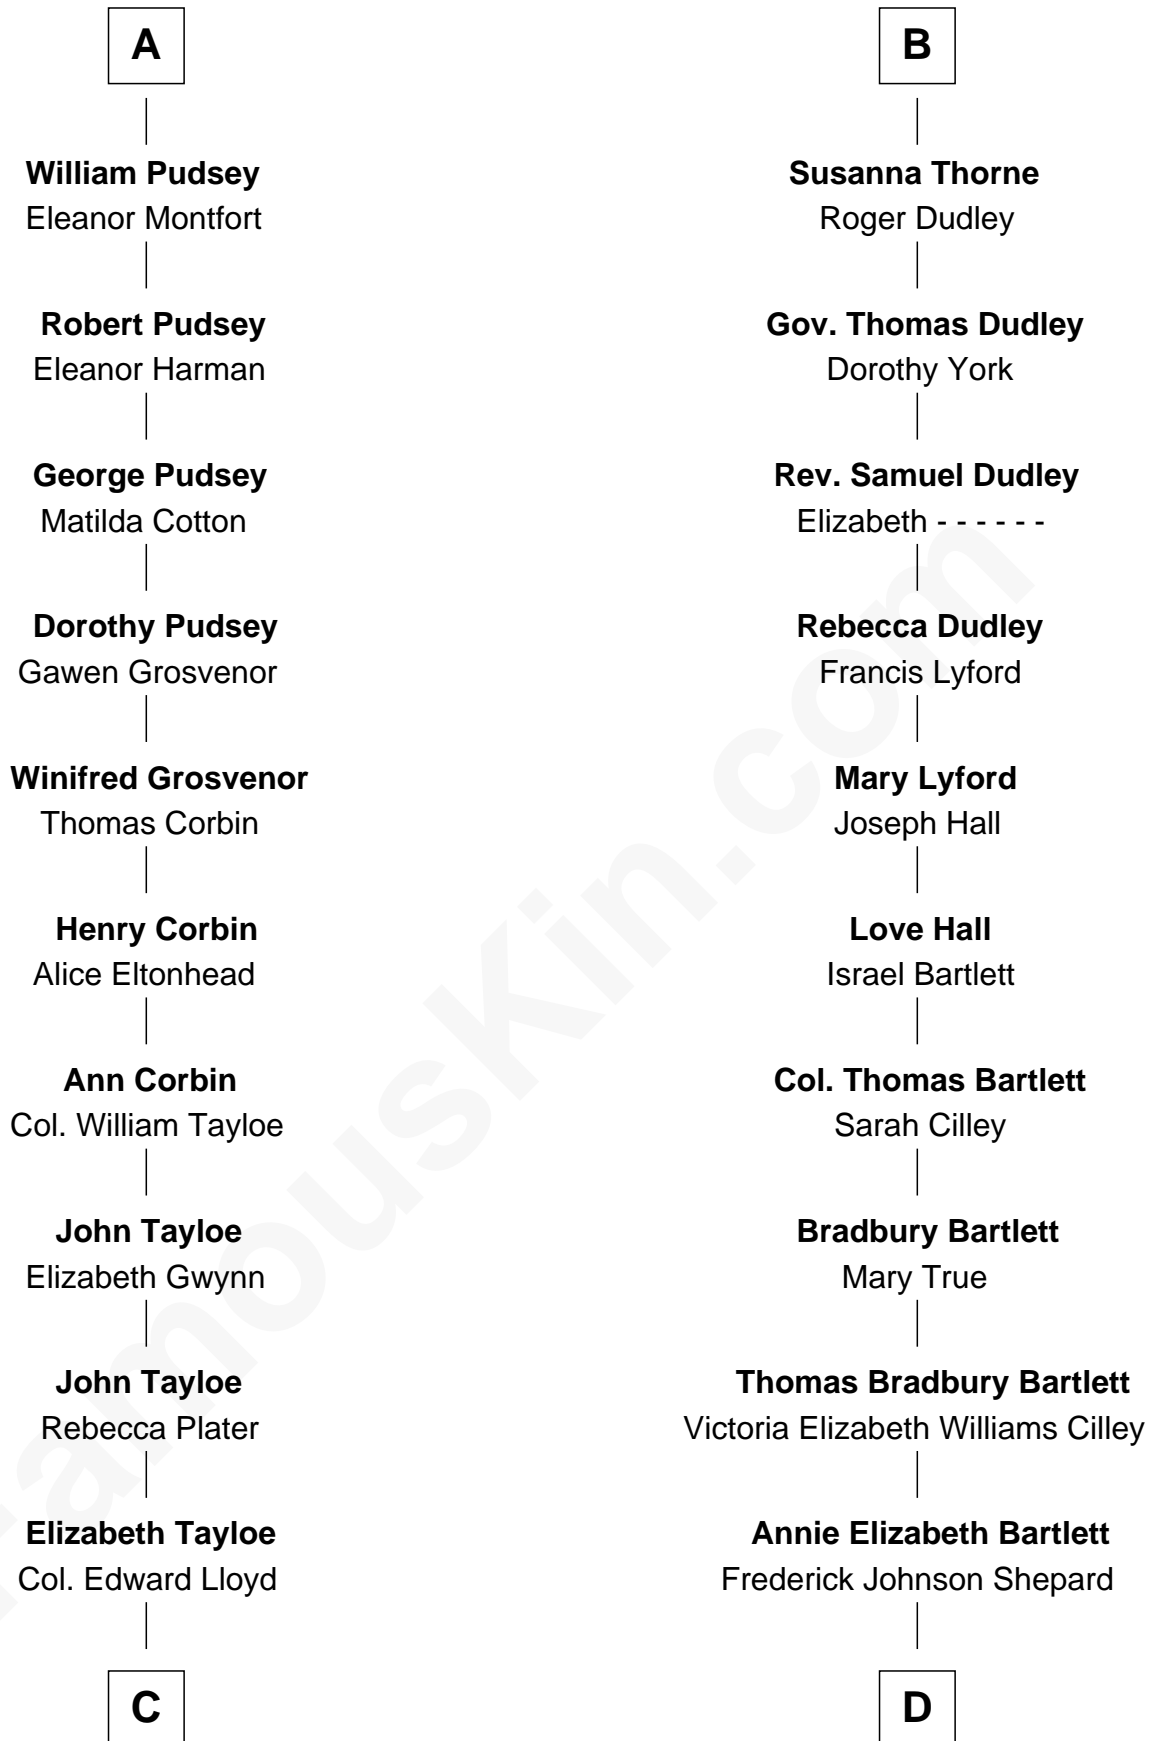

FamousKin.com Relationship Chart of

Henry Lloyd

40th Governor of Maryland

18th cousin 1 time removed of

Alan Shepard

Mercury and Apollo Astronaut

Sir John Grey

Avice Marmion

Sir Robert Grey
Lora de St. Quintin

Elizabeth Grey
Henry FitzHugh

Eleanor Fitzhugh
Sir Thomas Tunstall

Margaret Tunstall
Sir Ralph Pudsey

Sir John Pudsey
Grace Hamerton

Henry Pudsey
Margaret Conyers

Rowland Pudsey
Edith Hare

A

Maud Grey

Sir Thomas Harcourt

Sir Thomas Harcourt
Jane Fraunceys

Sir Richard Harcourt
Edith St. Clair

Alice Harcourt
William Bessiles

Elizabeth Bessiles
Richard Fettiplace

Anne Fettiplace
Edward Purefoy

Mary Purefoy
Thomas Thorne

B

C

Col. Edward Lloyd
Sally Scott Murray

Daniel Lloyd
Catherine Henry

Henry Lloyd
40th Governor of Maryland

D

Alan Bartlett Shepard
Pauline Renza Emerson