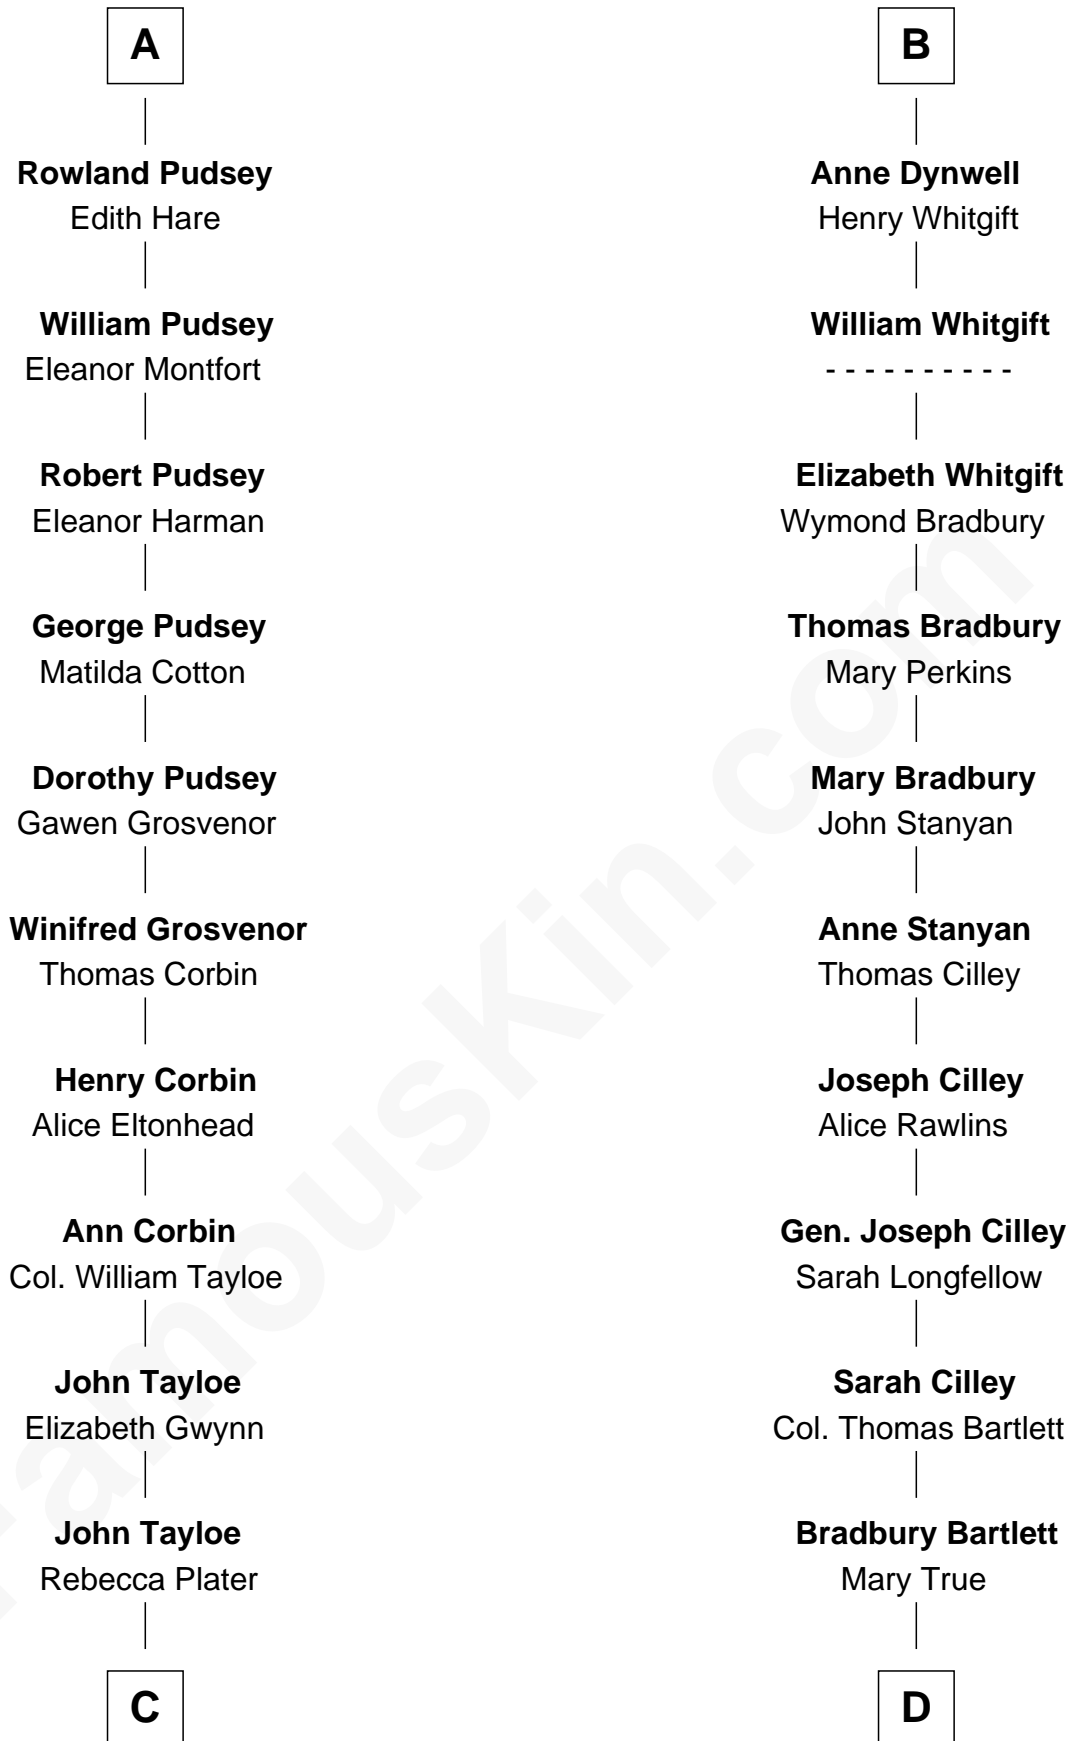

FamousKin.com Relationship Chart of

Henry Lloyd

40th Governor of Maryland

20th cousin of

Alan Shepard

Mercury and Apollo Astronaut

Sir Geoffrey le Scrope

Ivetta de Ros

C

Elizabeth Tayloe
Col. Edward Lloyd

Col. Edward Lloyd
Sally Scott Murray

Daniel Lloyd
Catherine Henry

Henry Lloyd
40th Governor of Maryland

D

Thomas Bradbury Bartlett
Victoria Elizabeth Williams Cilley

Annie Elizabeth Bartlett
Frederick Johnson Shepard