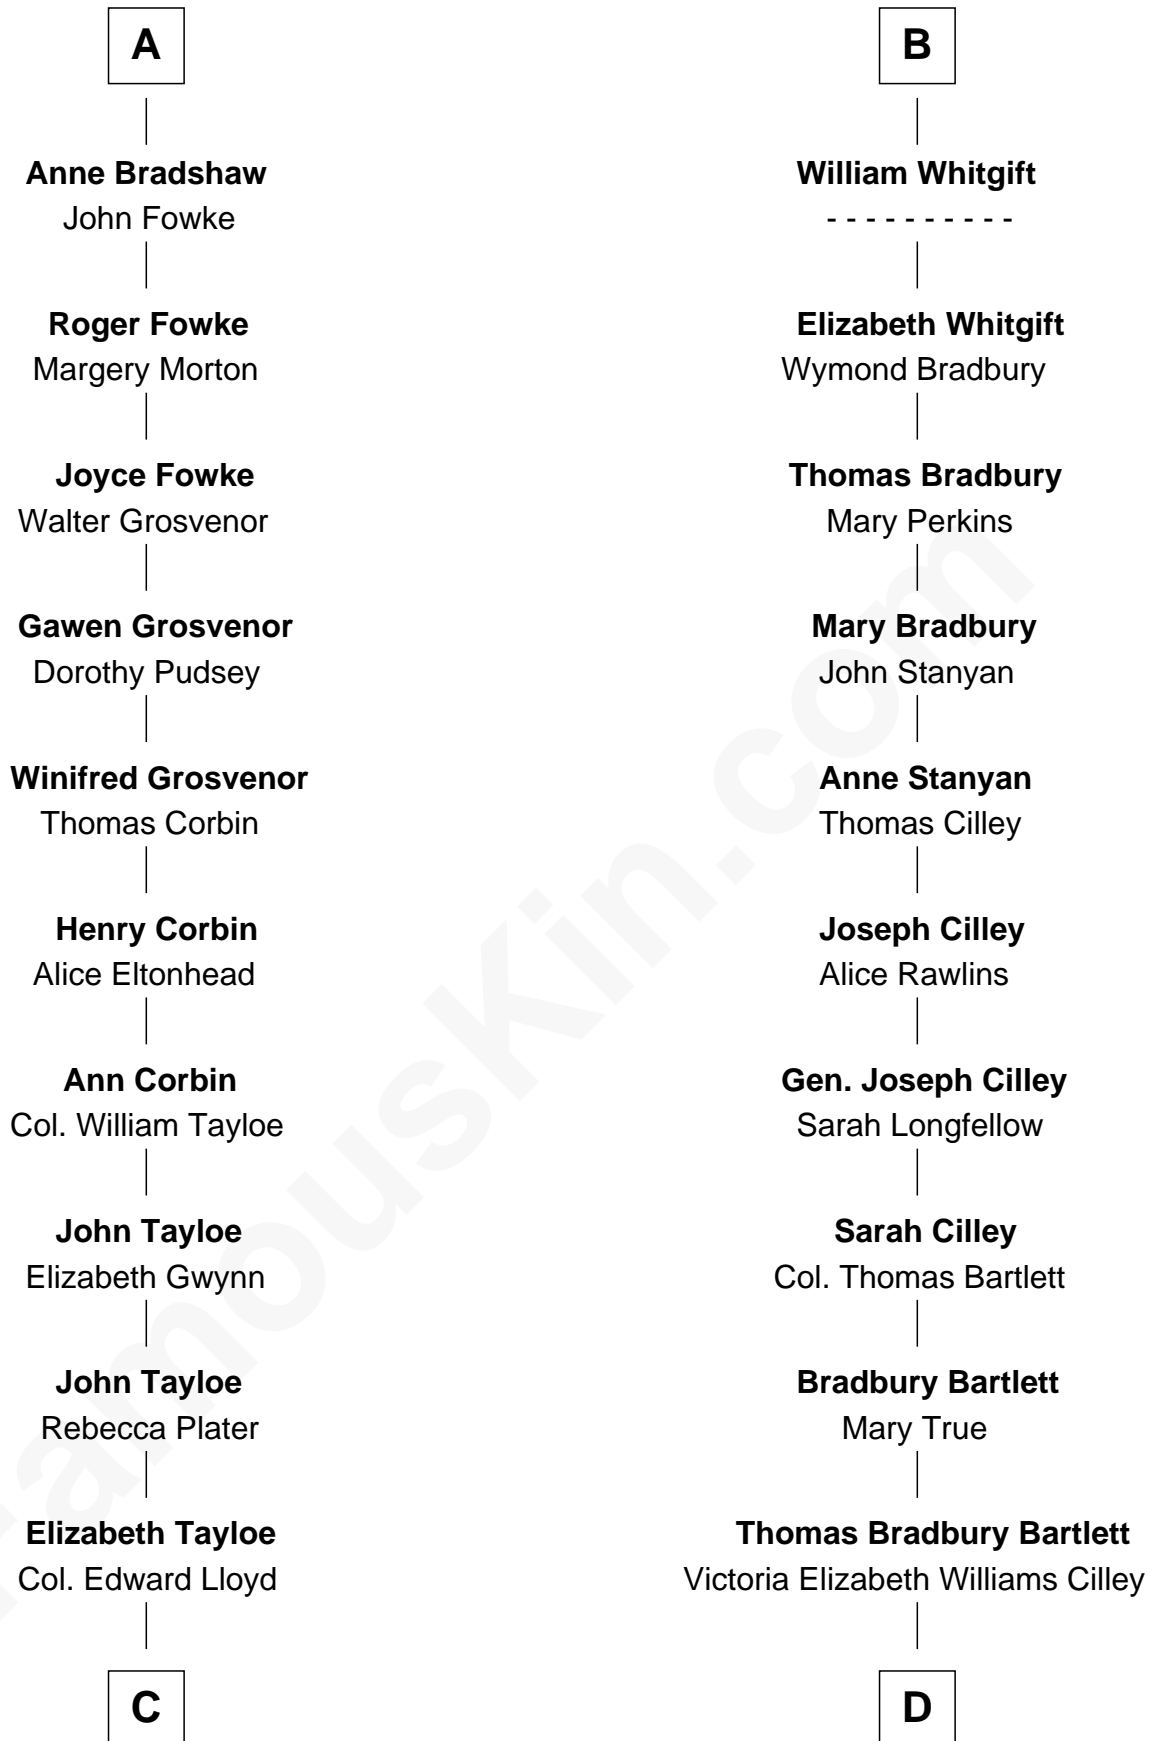

FamousKin.com Relationship Chart of

Henry Lloyd

40th Governor of Maryland

19th cousin of

Alan Shepard

Mercury and Apollo Astronaut

John de Welles

Maud de Roos

Eleanor de Mowbray

Eudo de Welles

Maud de Greystoke

Sir Lionel de Welles

Joan de Waterton

Margaret de Welles

Sir Thomas Dymoke

Jane Dymoke

John Fulnetby

Katherine Fulnetby

William Dynwell

Anne Dynwell

Henry Whitgift

B

C

Col. Edward Lloyd
Sally Scott Murray

Daniel Lloyd
Catherine Henry

Henry Lloyd
40th Governor of Maryland

D

Annie Elizabeth Bartlett
Frederick Johnson Shepard

Alan Bartlett Shepard
Pauline Renza Emerson

Alan Shepard
Mercury and Apollo Astronaut