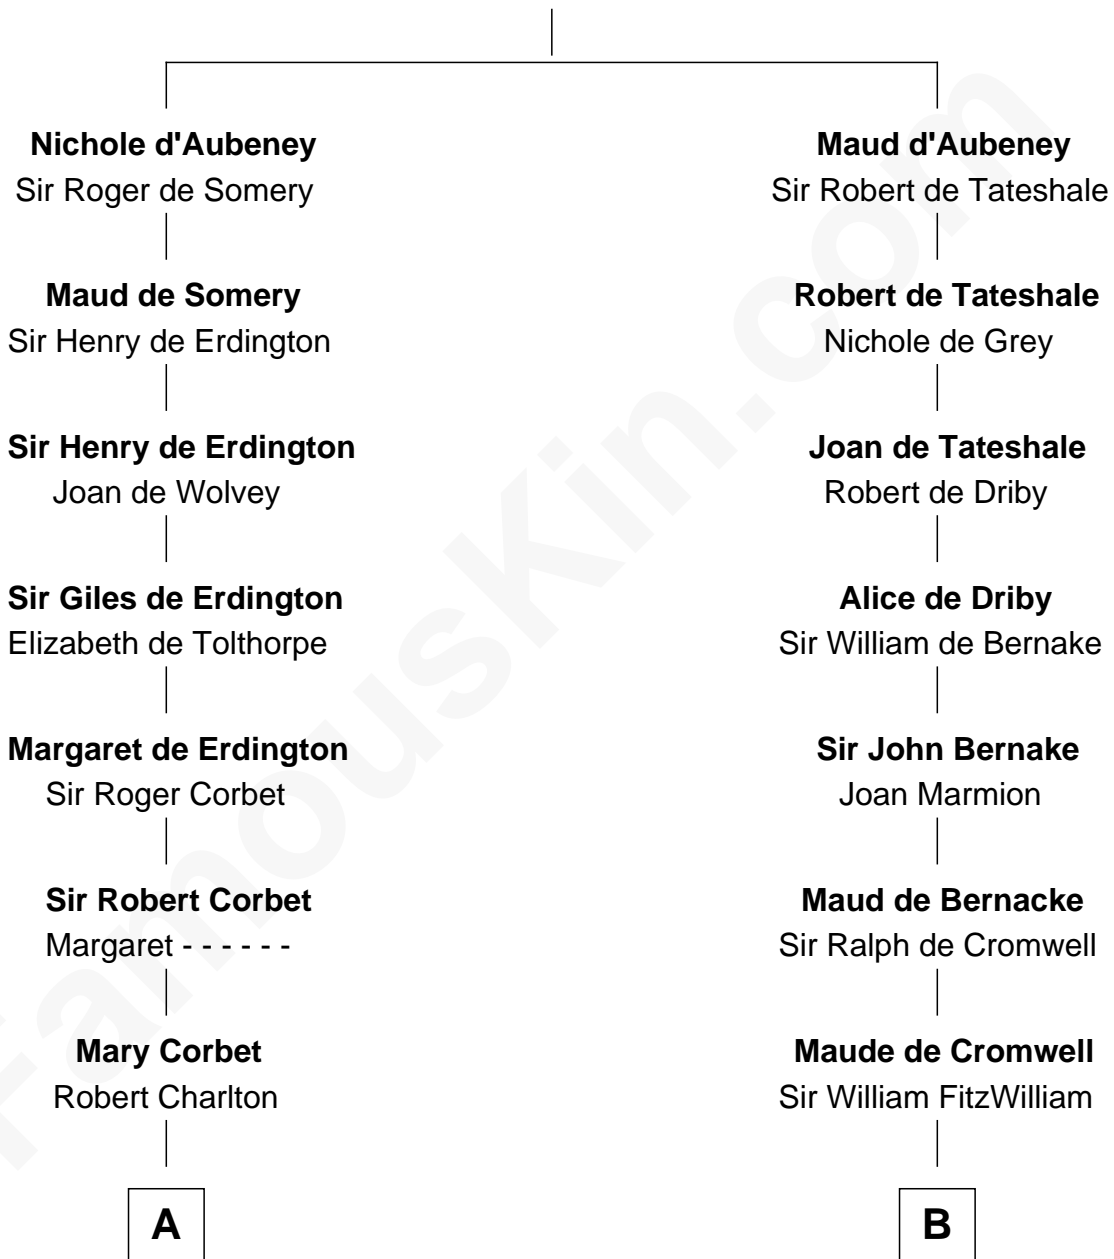

## Relationship Chart of

### Henry Lloyd

40th Governor of Maryland

18th cousin 3 times removed of

**Abigail (Smith) Adams**

First Lady of President John Adams

**William d'Aubenev**  
Mabel of Chester

**C**

**John Tayloe**  
Rebecca Plater

**Elizabeth Tayloe**  
Col. Edward Lloyd

**Col. Edward Lloyd**  
Sally Scott Murray

**Daniel Lloyd**  
Catherine Henry

**Henry Lloyd**  
*40th Governor of Maryland*

**D**

**Elizabeth Quincy**  
Rev. William Smith