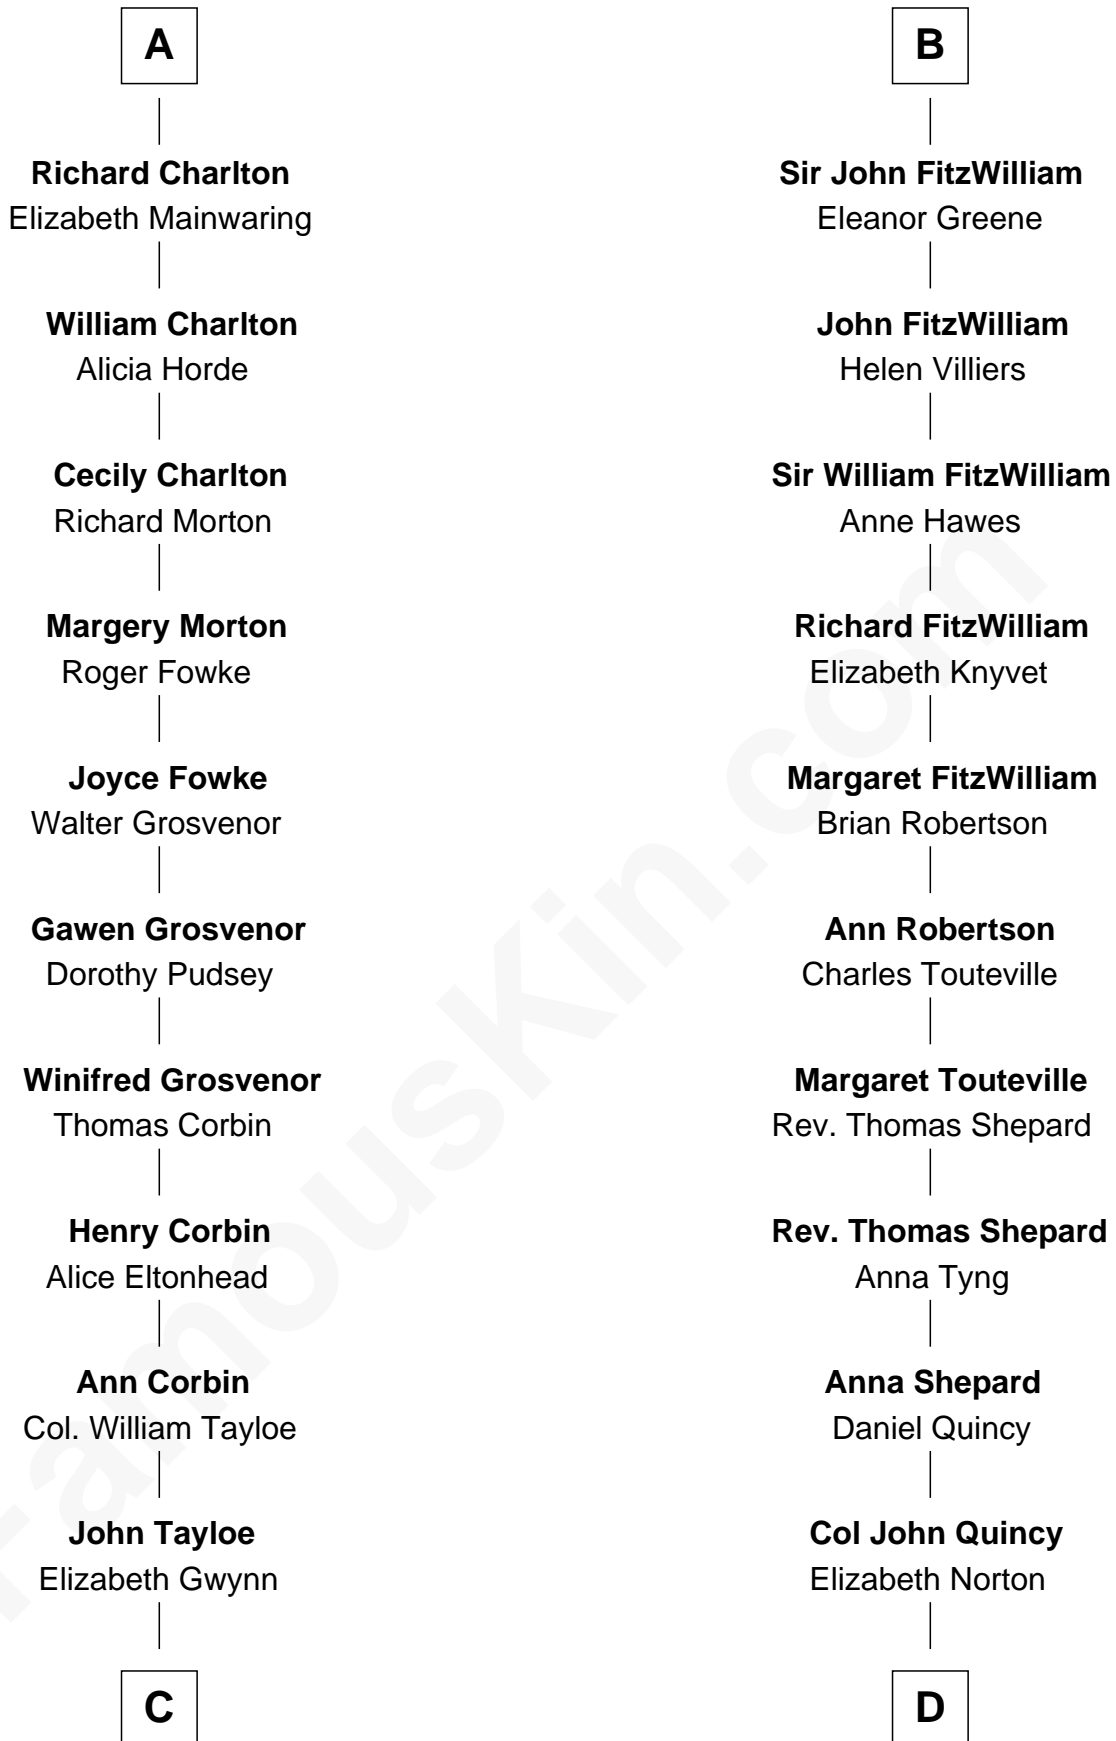

## Relationship Chart of

### Henry Lloyd

40th Governor of Maryland

18th cousin 3 times removed of

**Abigail (Smith) Adams**

First Lady of President John Adams

**William d'Aubenev**  
Mabel of Chester

**C**

**John Tayloe**  
Rebecca Plater

**Elizabeth Tayloe**  
Col. Edward Lloyd

**Col. Edward Lloyd**  
Sally Scott Murray

**Daniel Lloyd**  
Catherine Henry

**Henry Lloyd**  
*40th Governor of Maryland*

**D**

**Elizabeth Quincy**  
Rev. William Smith