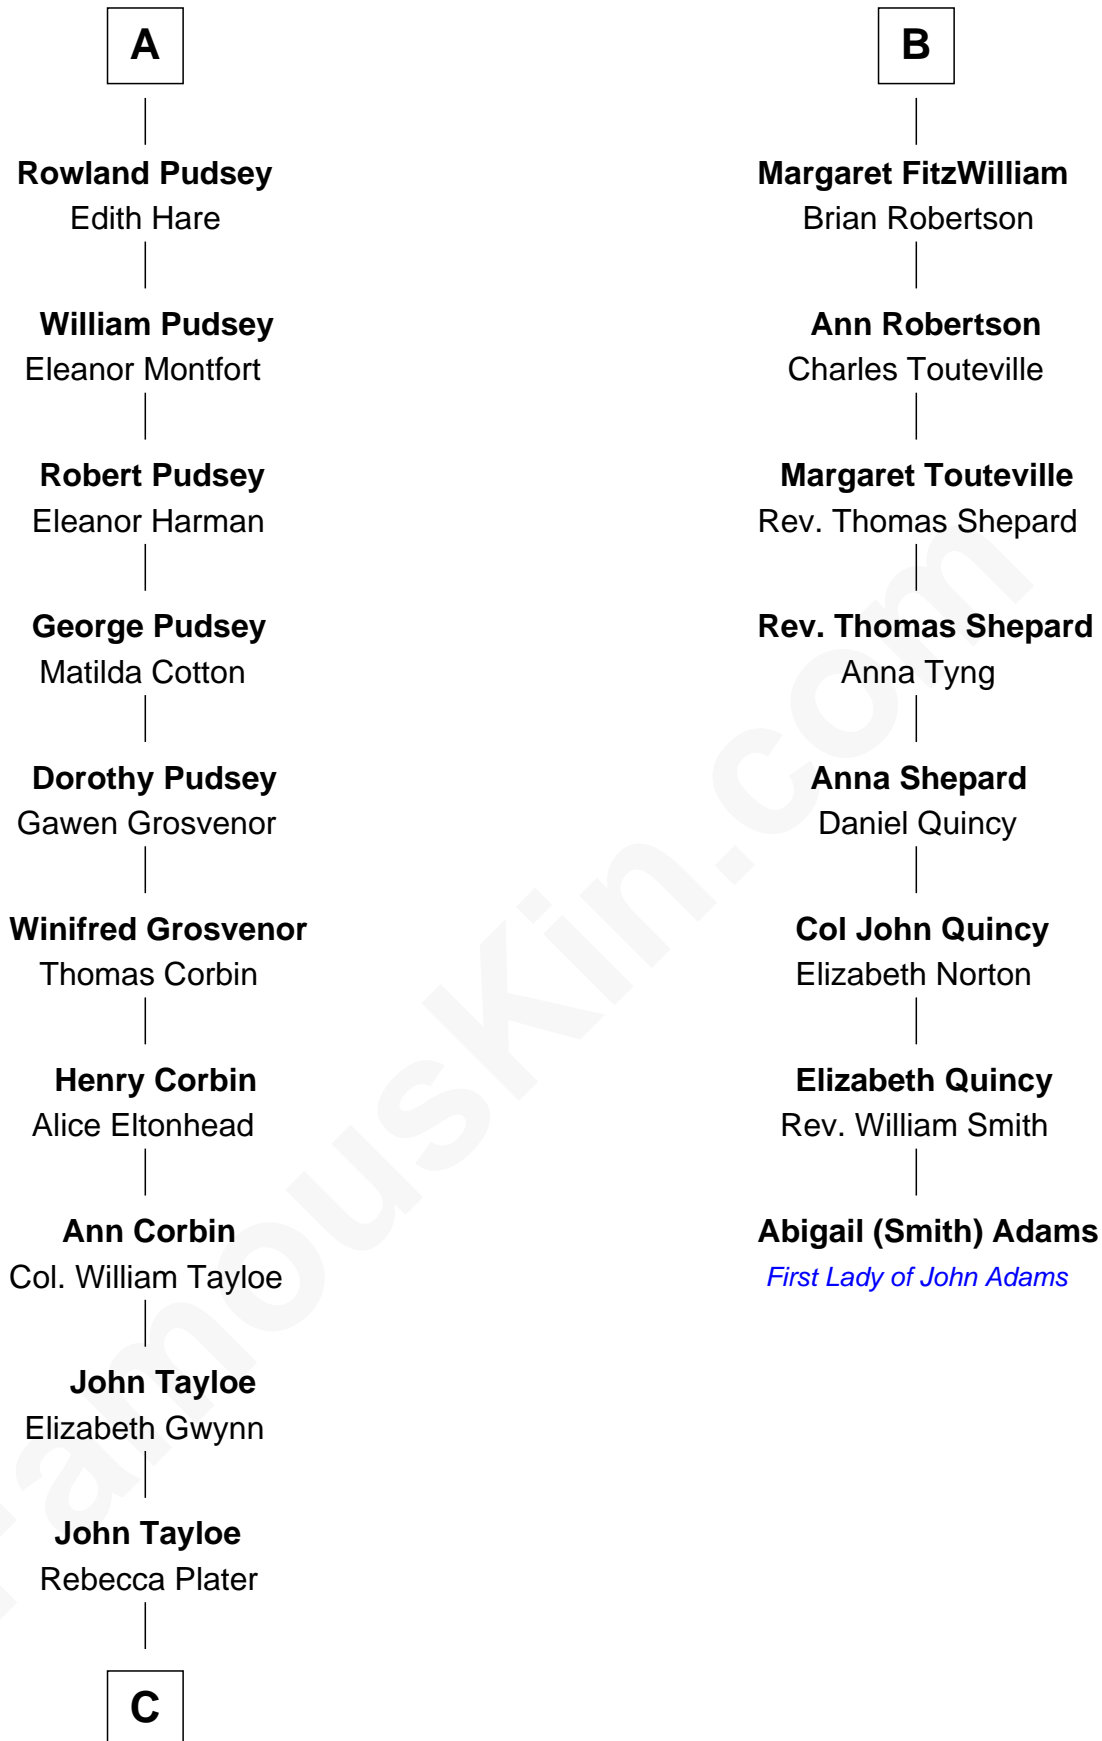

## Relationship Chart of

### Henry Lloyd

40th Governor of Maryland

14th cousin 6 times removed of

### Abigail (Smith) Adams

First Lady of President John Adams

**Sir John Marmion**

Maud de Furnival

**C**

**Elizabeth Tayloe**  
Col. Edward Lloyd

**Col. Edward Lloyd**  
Sally Scott Murray

**Daniel Lloyd**  
Catherine Henry

**Henry Lloyd**  
*40th Governor of Maryland*

FamousKin.com