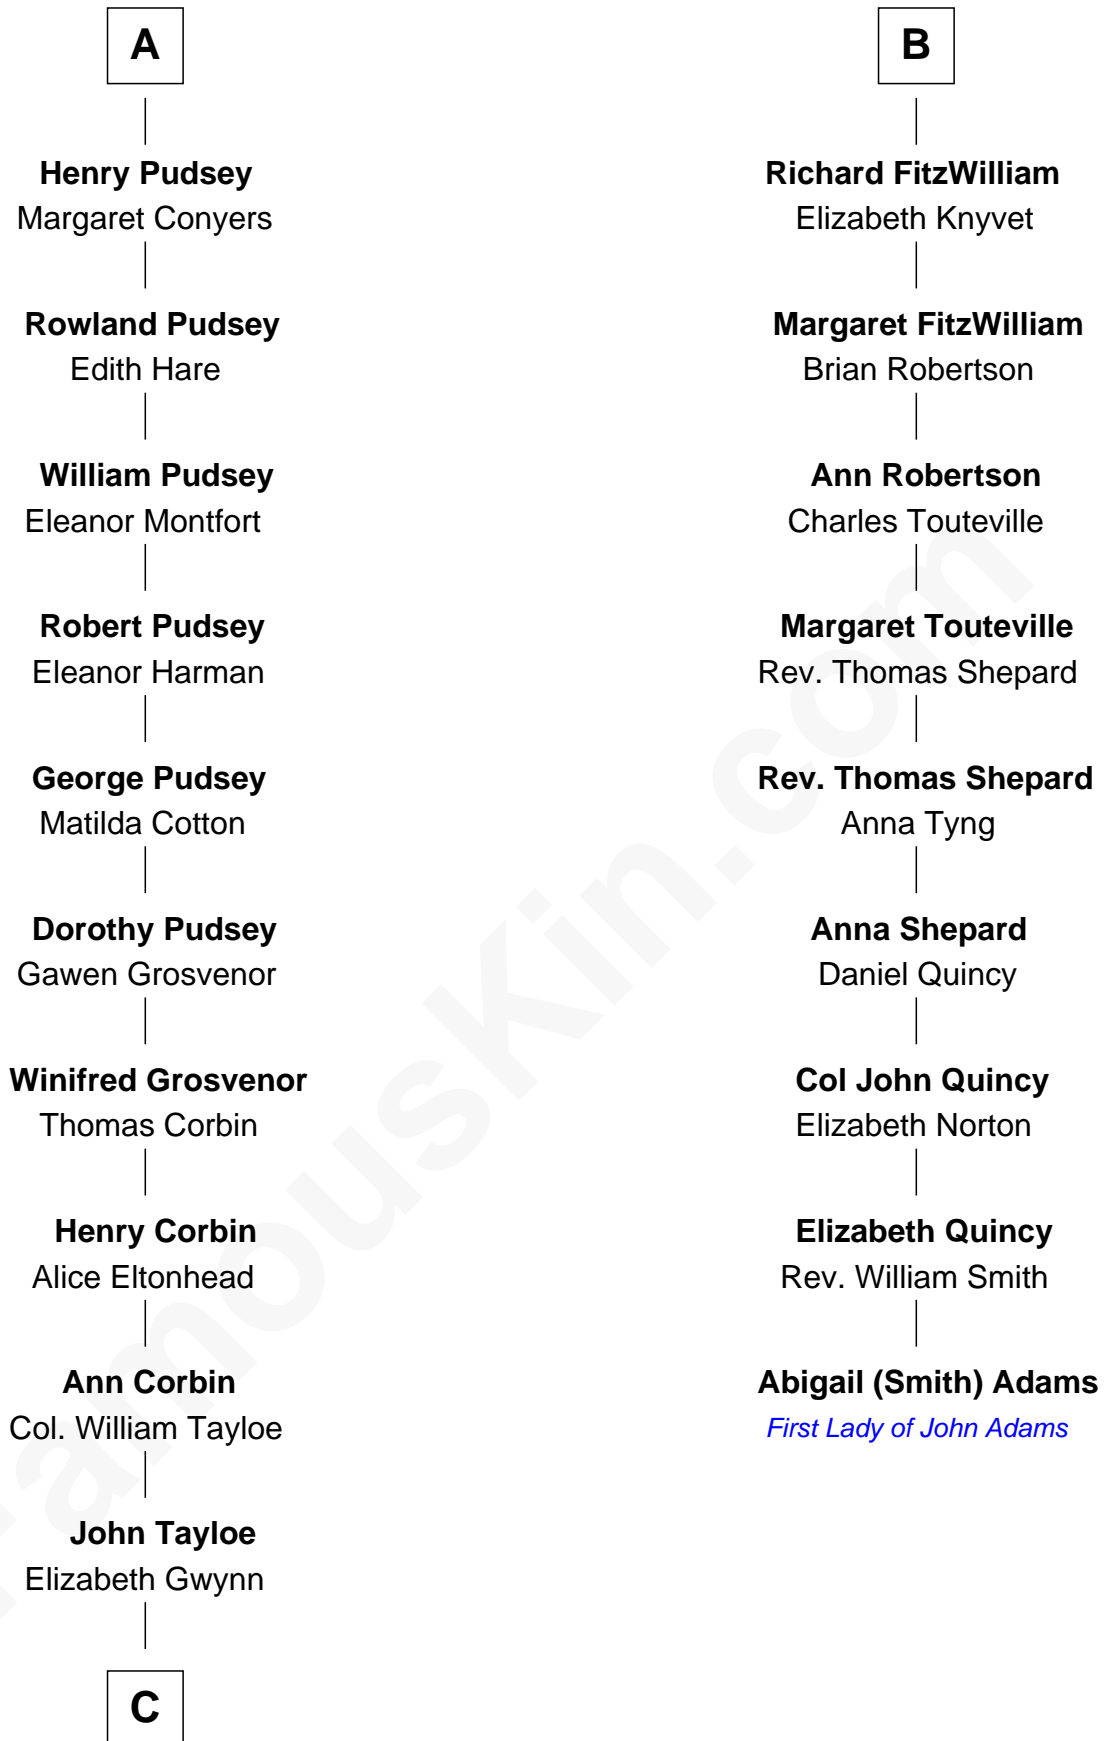

FamousKin.com

Relationship Chart of

Henry Lloyd

40th Governor of Maryland

15th cousin 6 times removed of

Abigail (Smith) Adams

First Lady of President John Adams

C

John Tayloe
Rebecca Plater

Elizabeth Tayloe
Col. Edward Lloyd

Col. Edward Lloyd
Sally Scott Murray

Daniel Lloyd
Catherine Henry

Henry Lloyd
40th Governor of Maryland

FamousKin.com