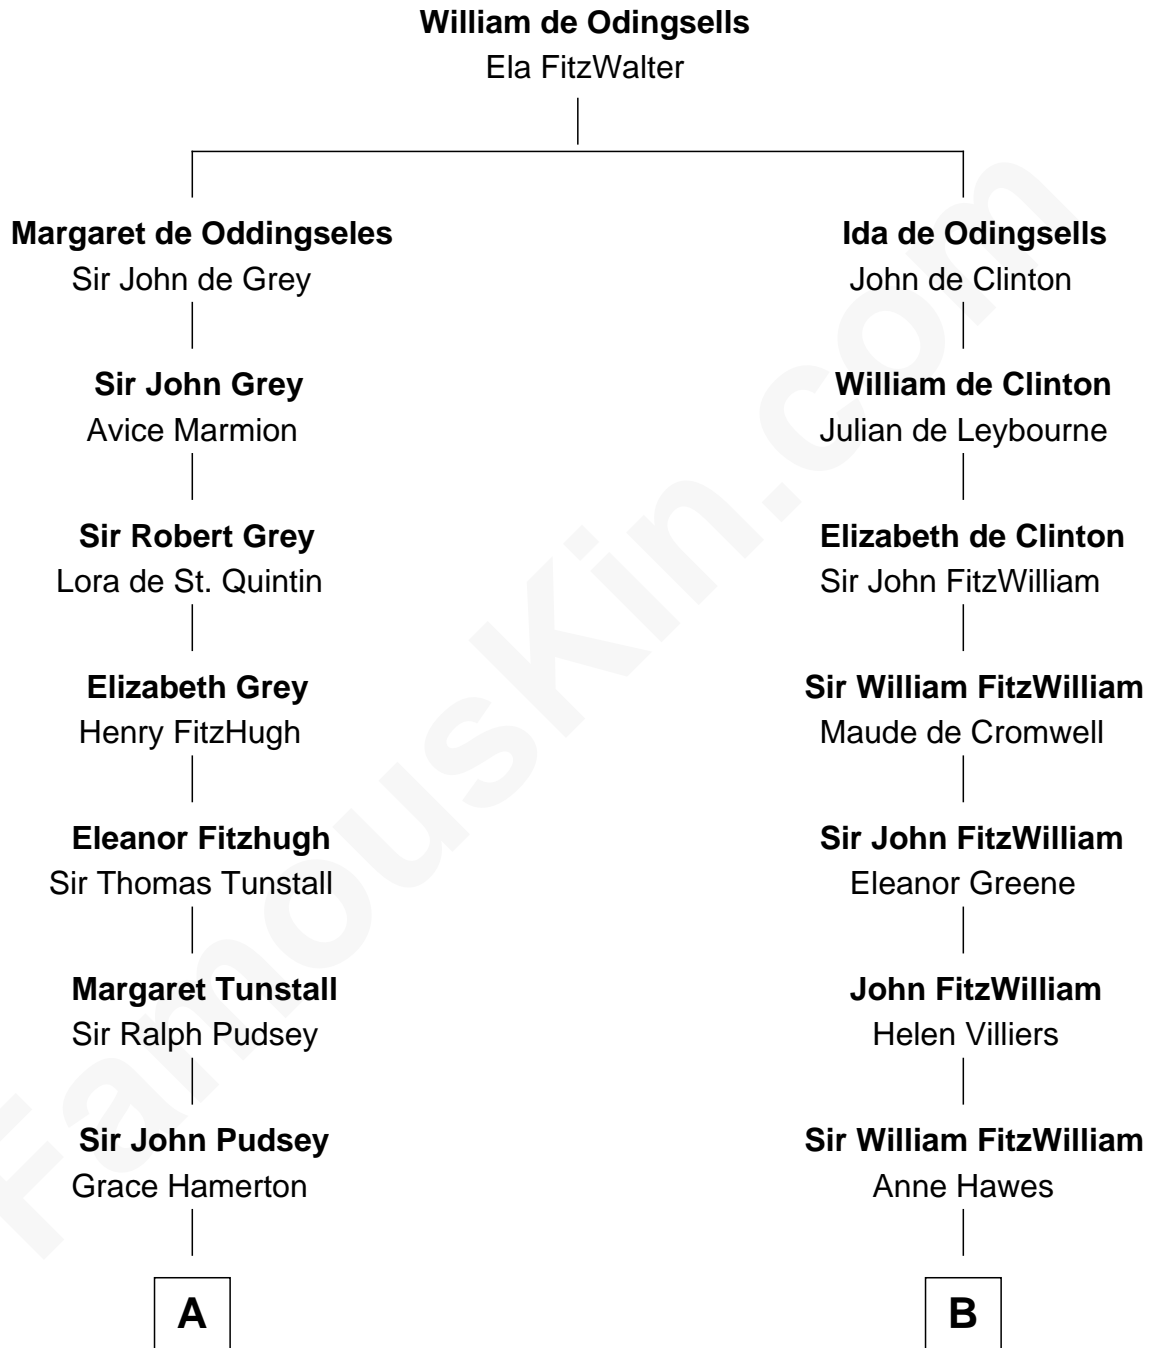

FamousKin.com

Relationship Chart of

Henry Lloyd

40th Governor of Maryland

15th cousin 6 times removed of

Abigail (Smith) Adams

First Lady of President John Adams

C

John Tayloe
Rebecca Plater

Elizabeth Tayloe
Col. Edward Lloyd

Col. Edward Lloyd
Sally Scott Murray

Daniel Lloyd
Catherine Henry

Henry Lloyd
40th Governor of Maryland

FamousKin.com