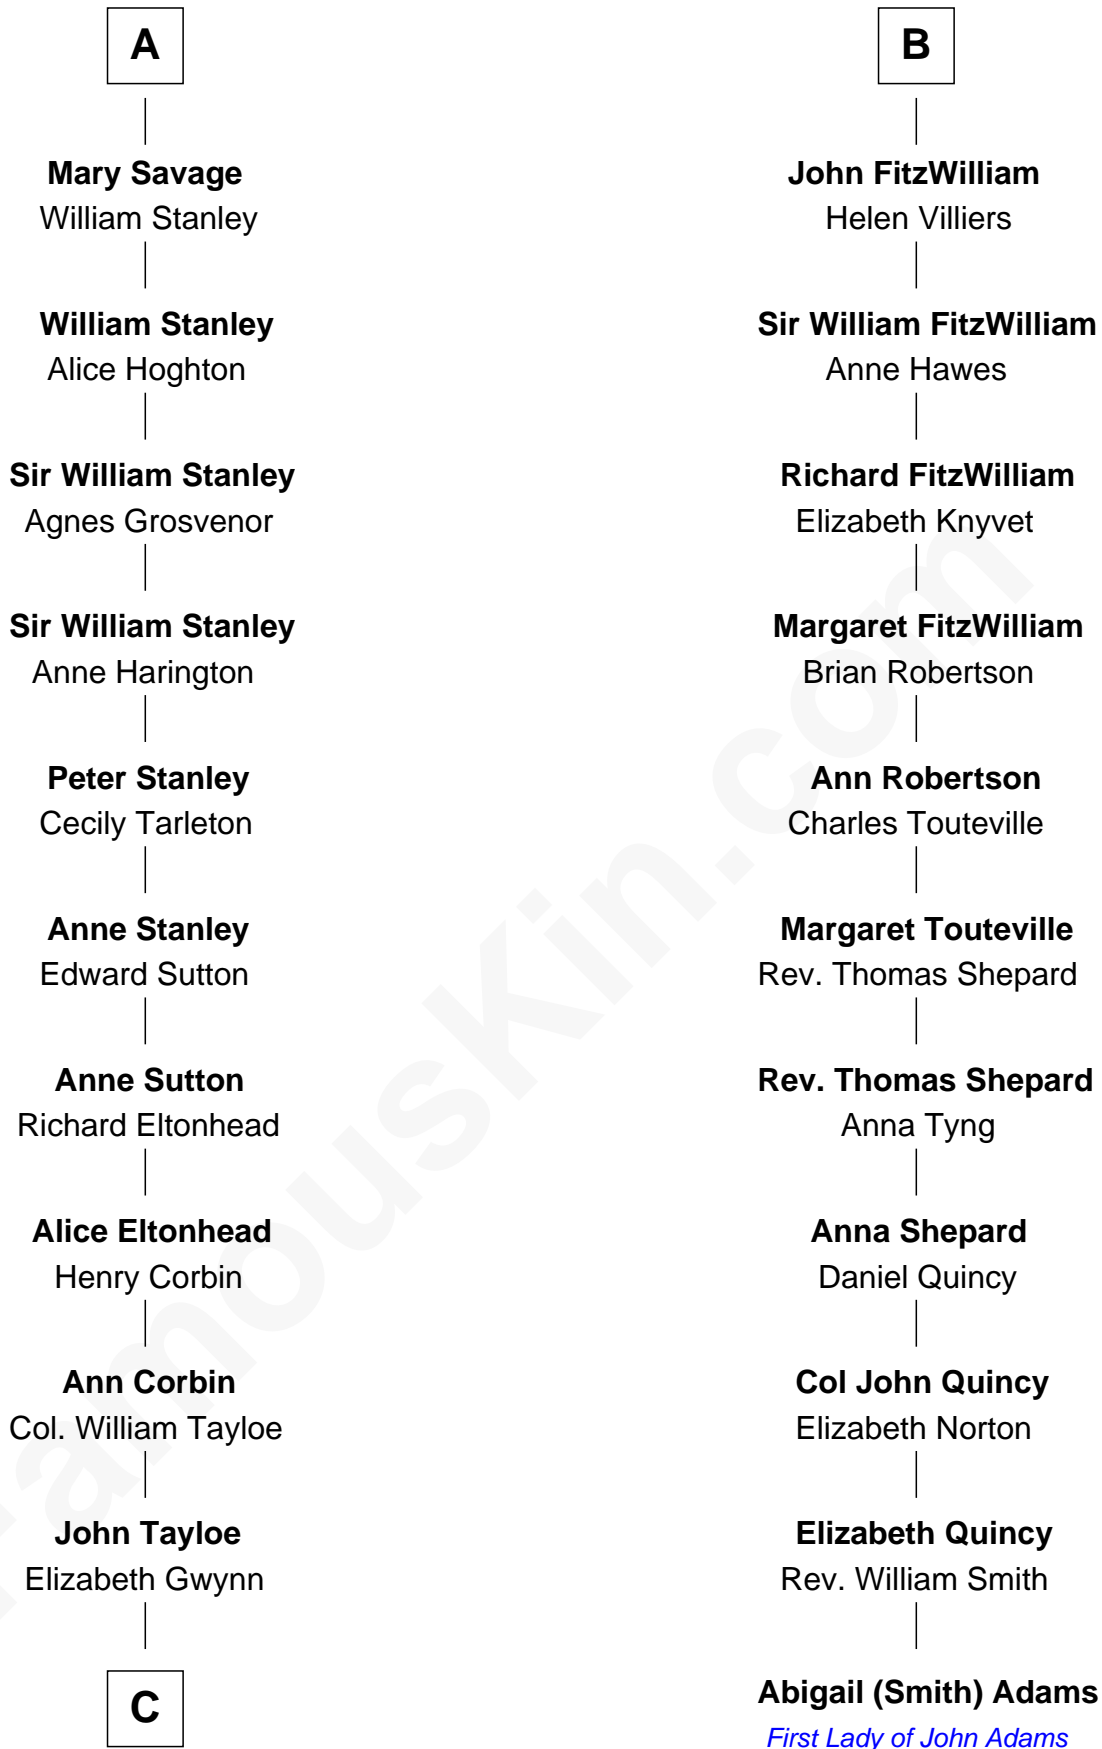

FamousKin.com

Relationship Chart of

Henry Lloyd

40th Governor of Maryland

17th cousin 4 times removed of

Abigail (Smith) Adams

First Lady of President John Adams

Sir William Longespee

Ela of Salisbury

Stephen Longespee
Emmeline de Ridelisford

Ela Longespee
Sir Roger la Zouche

Sir Alan la Zouche
Eleanor de Segrave

Maude la Zouche
Sir Robert de Holland

Maude de Holland
Sir Thomas de Swinnerton

Sir Robert de Swinnerton
Elizabeth de Beke

Maud de Swinnerton
Sir John Savage

A

Ida Longespee
Sir Walter FitzRobert

Ela FitzWalter
William de Odingsells

Ida de Odingsells
John de Clinton

William de Clinton
Julian de Leybourne

Elizabeth de Clinton
Sir John FitzWilliam

Sir William FitzWilliam
Maude de Cromwell

Sir John FitzWilliam
Eleanor Greene

B

C

—
John Tayloe
Rebecca Plater

—
Elizabeth Tayloe
Col. Edward Lloyd

—
Col. Edward Lloyd
Sally Scott Murray