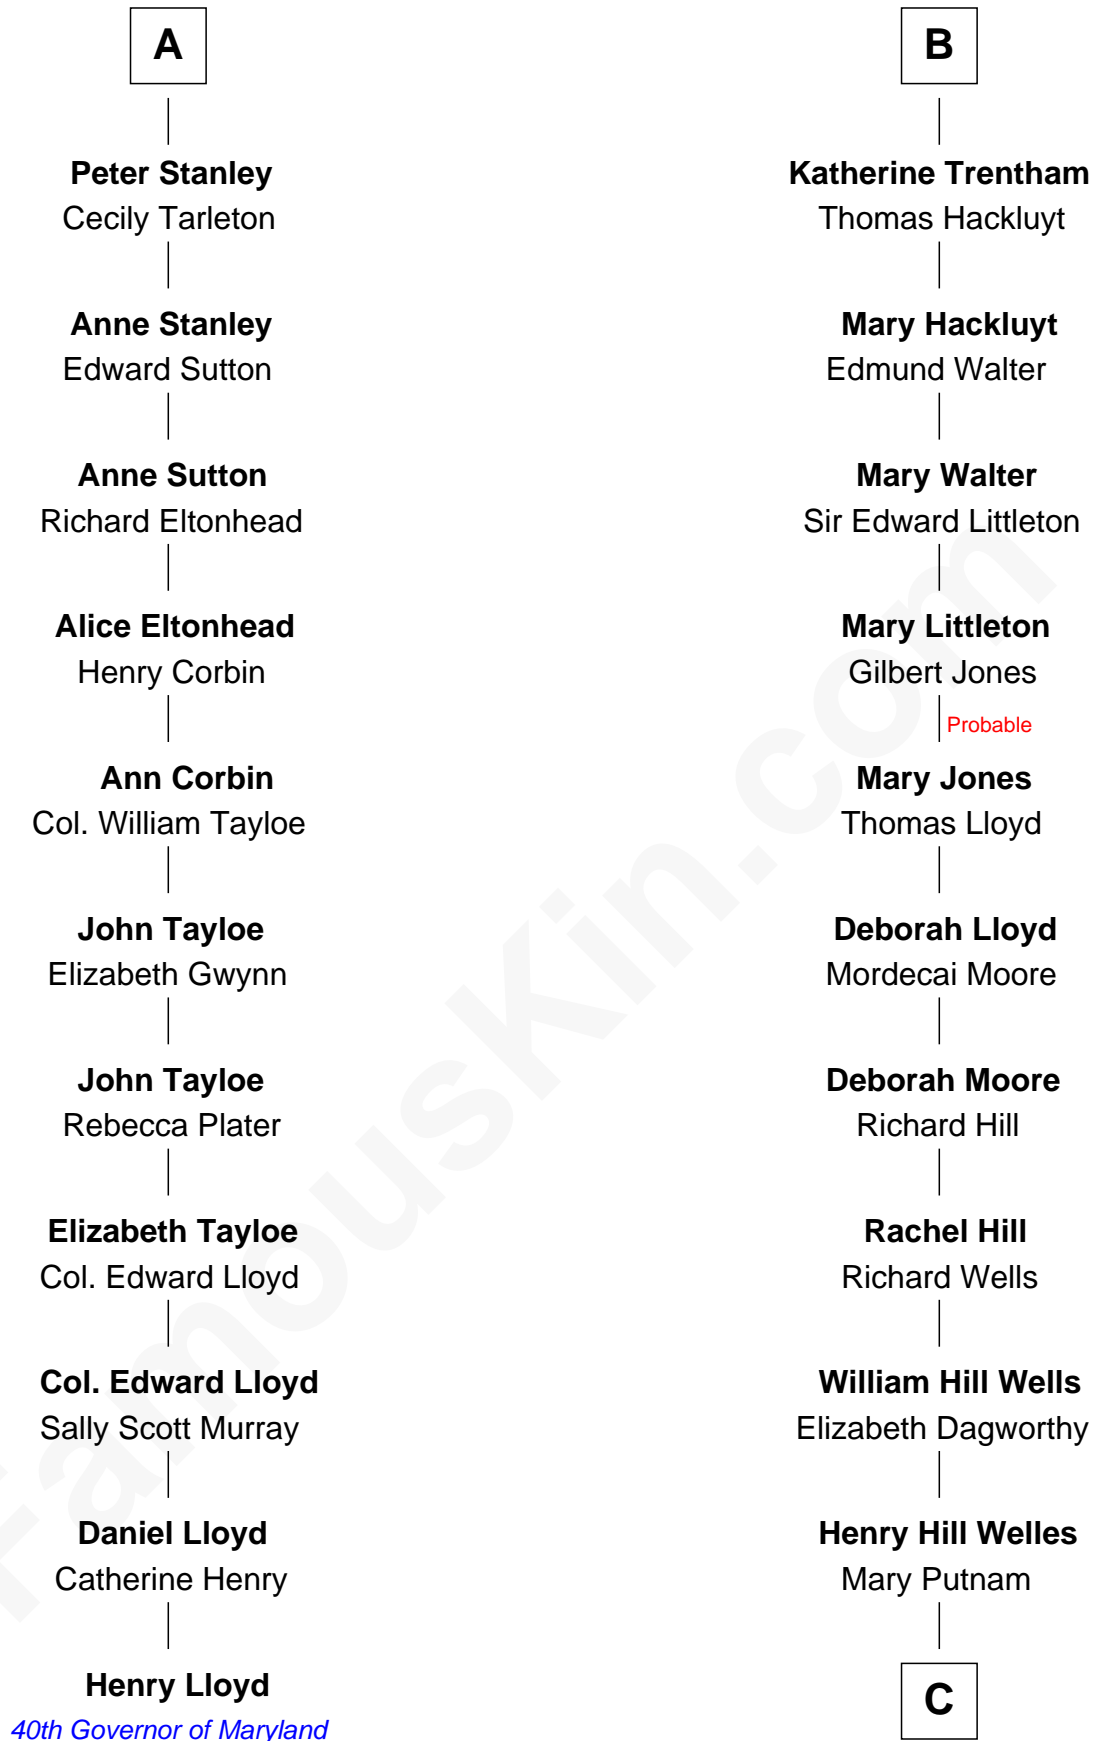

## Relationship Chart of

### Henry Lloyd

40th Governor of Maryland

17th cousin 2 times removed of

**Orson Welles**

Radio, Stage, and Movie Actor

**C**

Richard Jones Welles

Mary Blanche Head