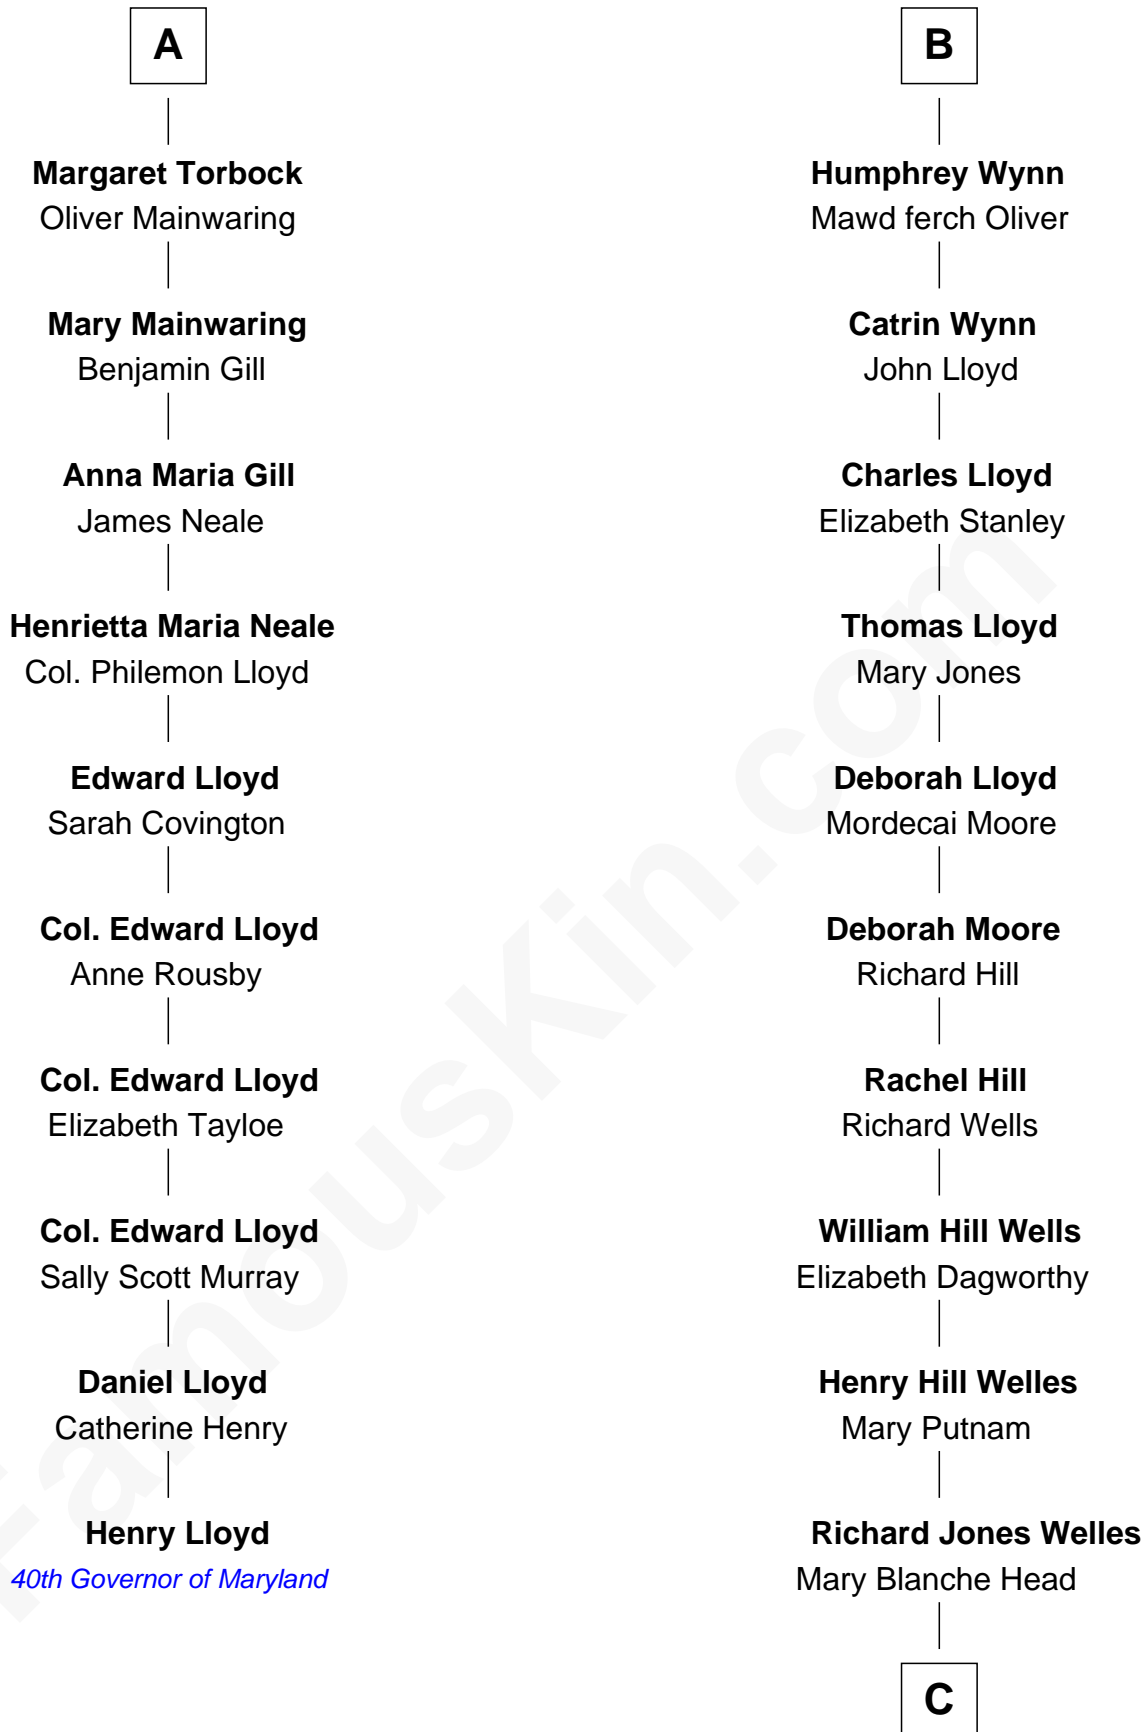

FamousKin.com

Relationship Chart of

Henry Lloyd

40th Governor of Maryland

16th cousin 2 times removed of

Orson Welles

Radio, Stage, and Movie Actor

C