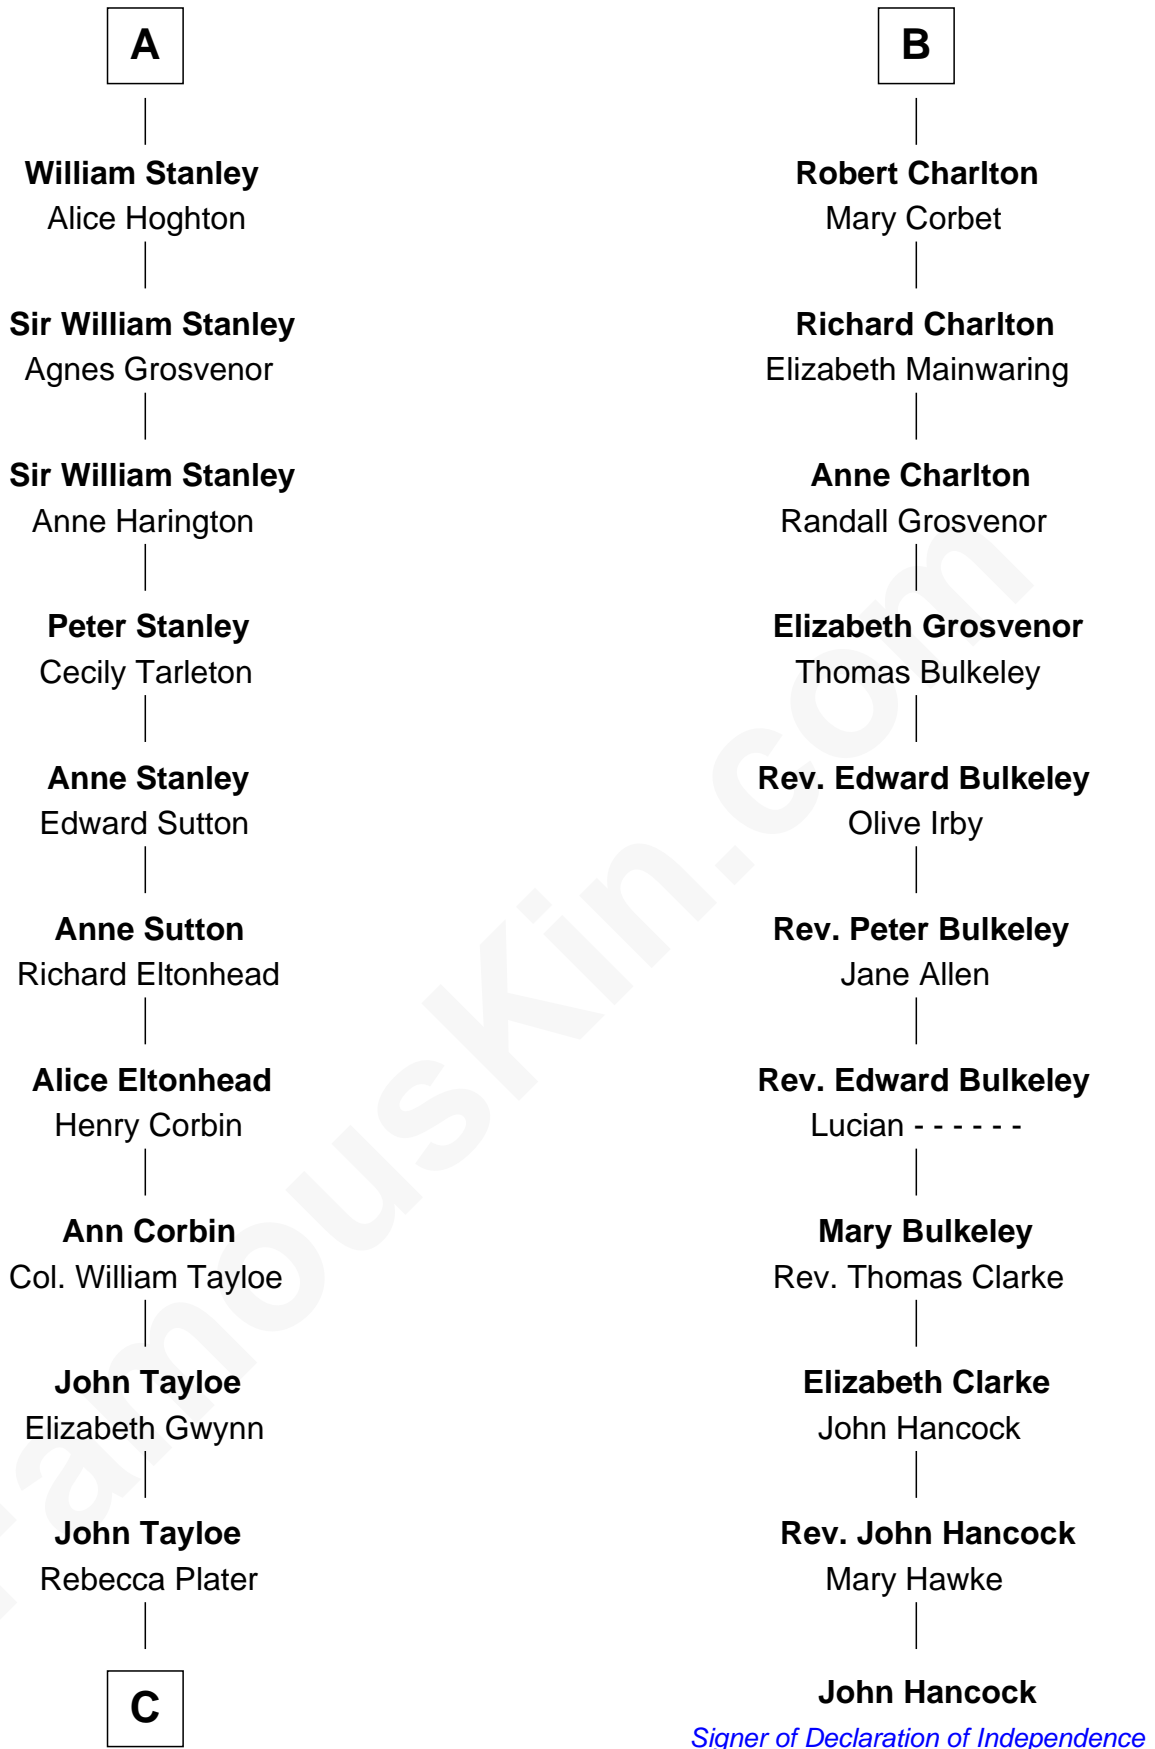

FamousKin.com

Relationship Chart of

Henry Lloyd

40th Governor of Maryland

17th cousin 3 times removed of

John Hancock

Signer of the Declaration of Independence

C

Elizabeth Tayloe
Col. Edward Lloyd

Col. Edward Lloyd
Sally Scott Murray

Daniel Lloyd
Catherine Henry

Henry Lloyd
40th Governor of Maryland

FamousKin.com