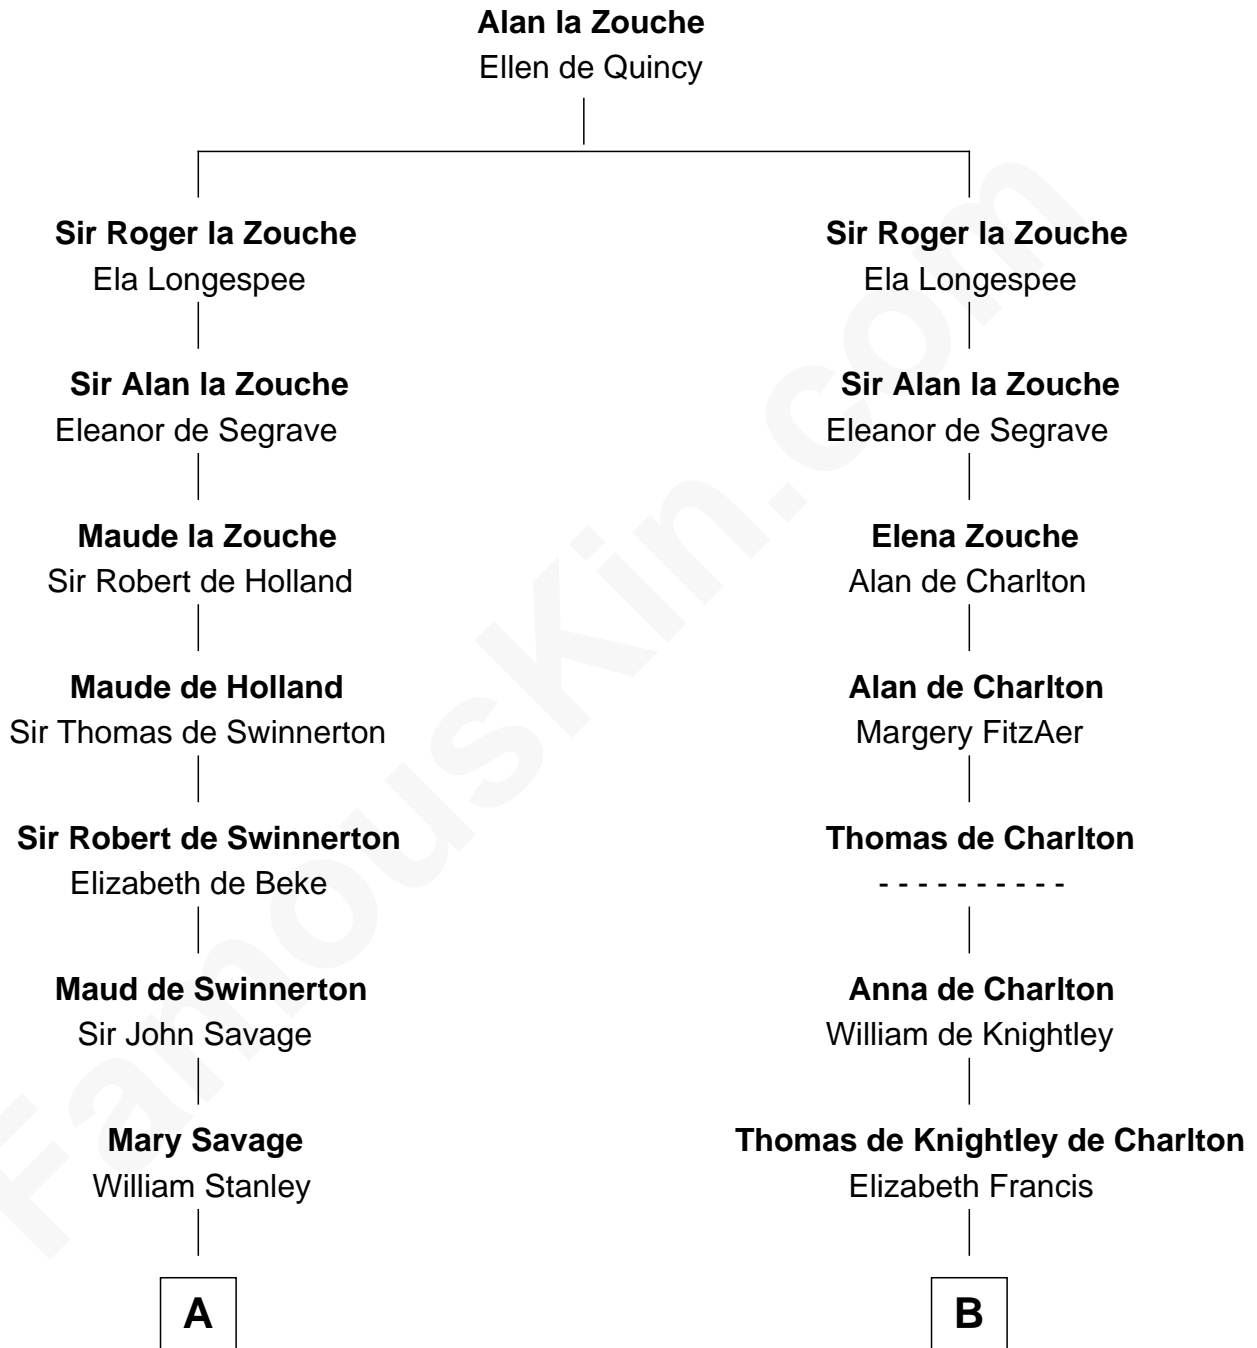

FamousKin.com

Relationship Chart of

Henry Lloyd

40th Governor of Maryland

17th cousin 3 times removed of

John Hancock

Signer of the Declaration of Independence

C

Elizabeth Tayloe
Col. Edward Lloyd

Col. Edward Lloyd
Sally Scott Murray

Daniel Lloyd
Catherine Henry

Henry Lloyd
40th Governor of Maryland

FamousKin.com