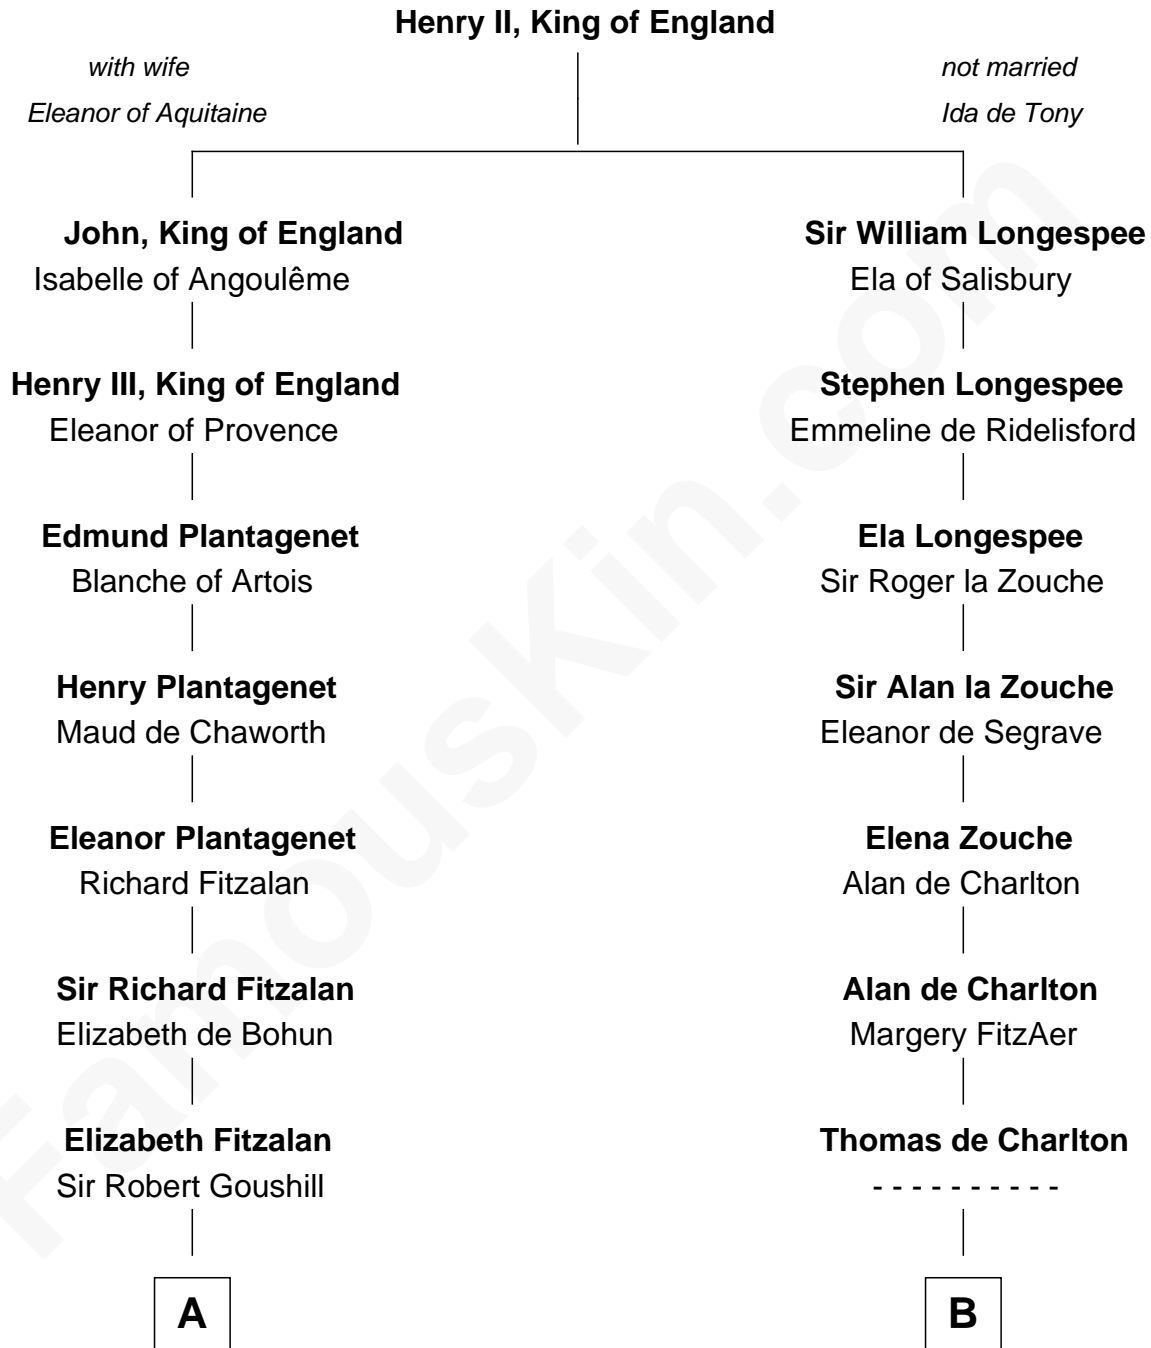

FamousKin.com

Relationship Chart of

Henry Lloyd

40th Governor of Maryland

19th cousin 2 times removed of

John Hancock

Signer of the Declaration of Independence

C

Col. Edward Lloyd

Anne Rousby

Col. Edward Lloyd

Elizabeth Tayloe

Col. Edward Lloyd

Sally Scott Murray

Daniel Lloyd

Catherine Henry