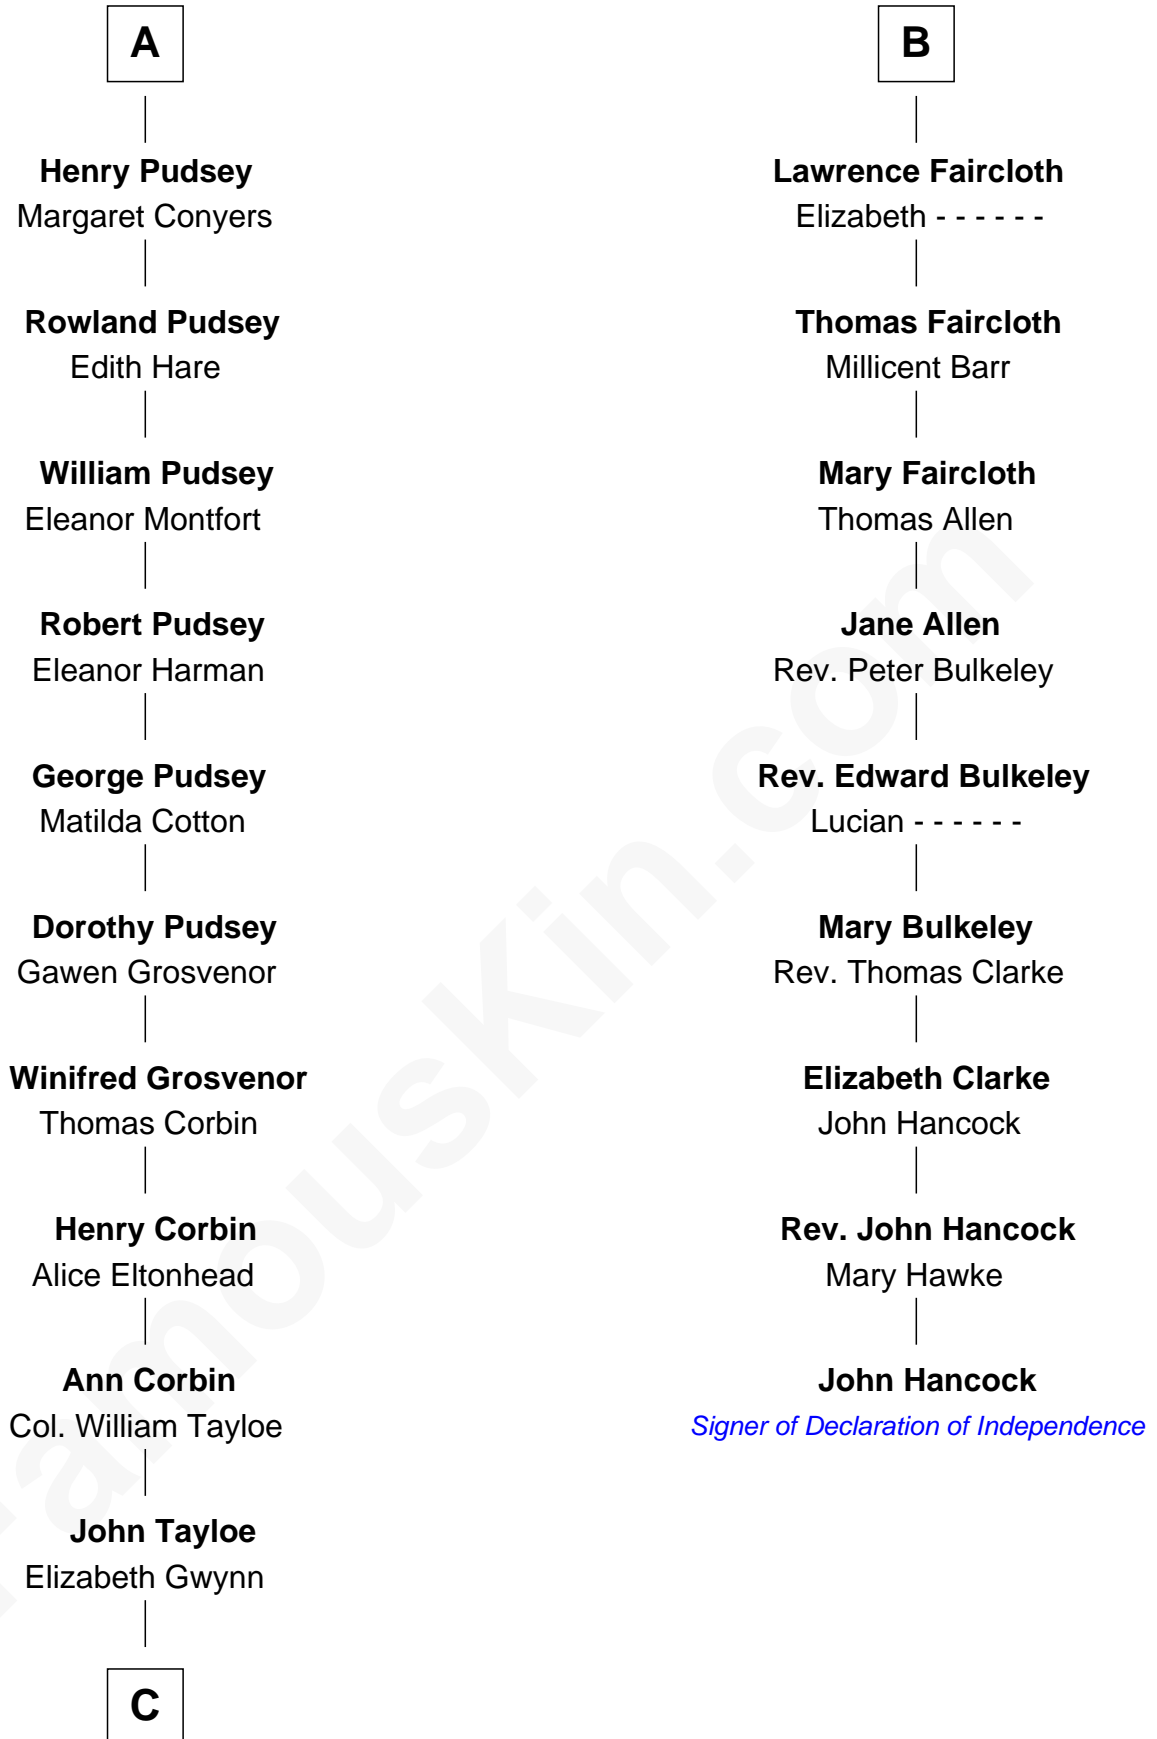

FamousKin.com Relationship Chart of

Henry Lloyd

40th Governor of Maryland

15th cousin 6 times removed of

John Hancock

Signer of the Declaration of Independence

C

John Tayloe
Rebecca Plater

Elizabeth Tayloe
Col. Edward Lloyd

Col. Edward Lloyd
Sally Scott Murray

Daniel Lloyd
Catherine Henry

Henry Lloyd
40th Governor of Maryland

FamousKin.com