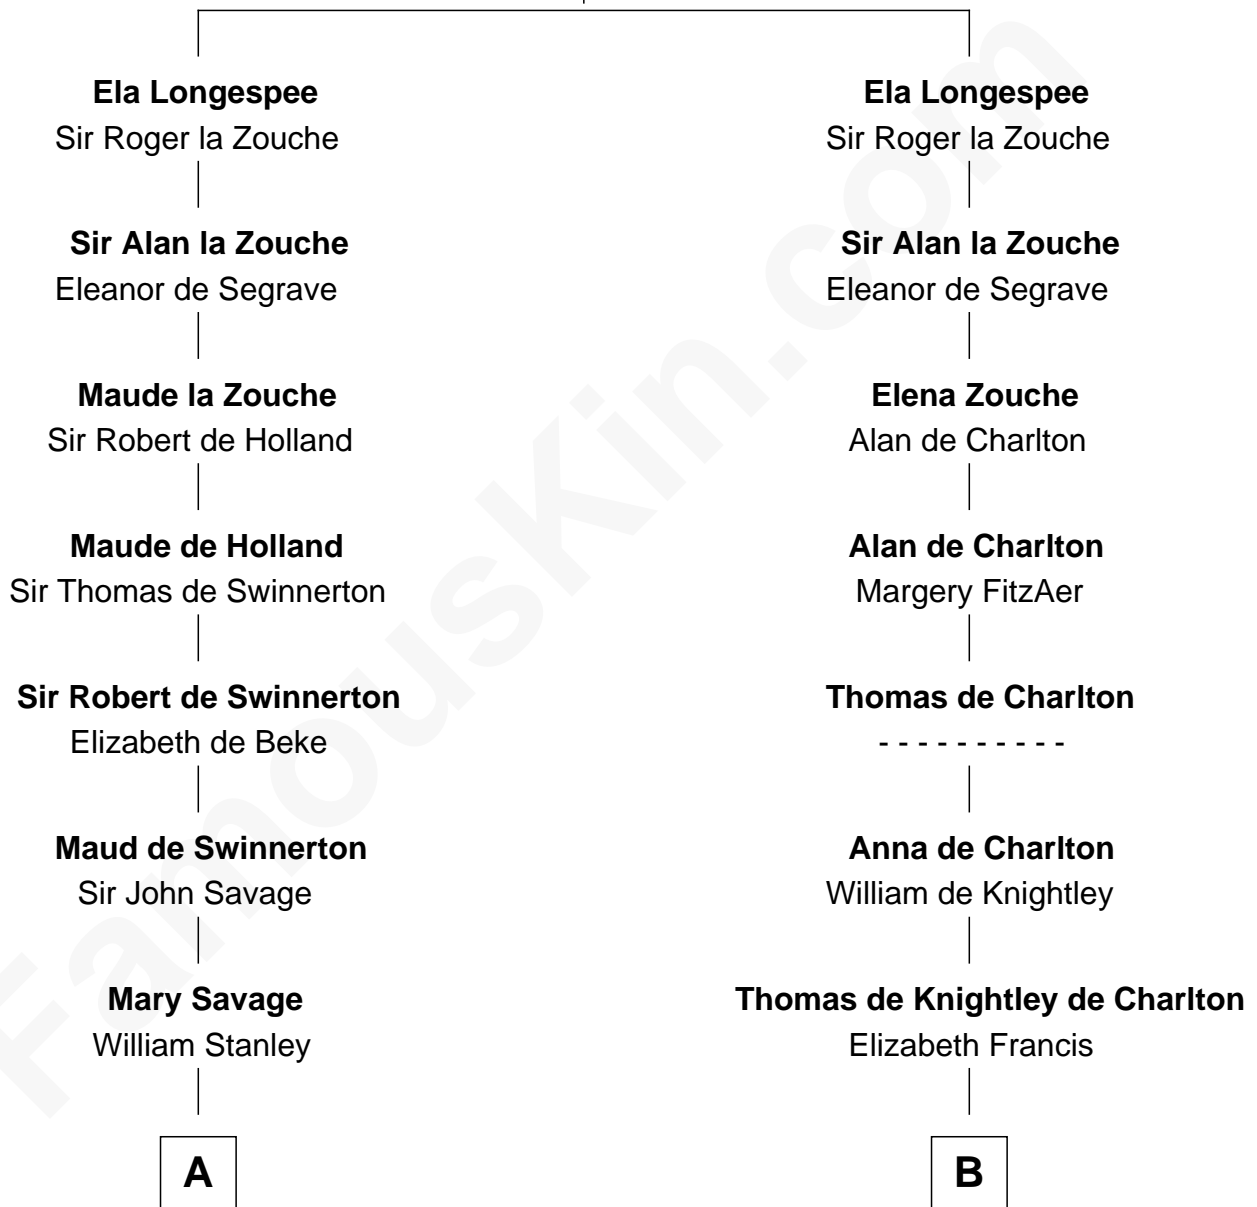

Stephen Longespee
Emmeline de Ridelisford