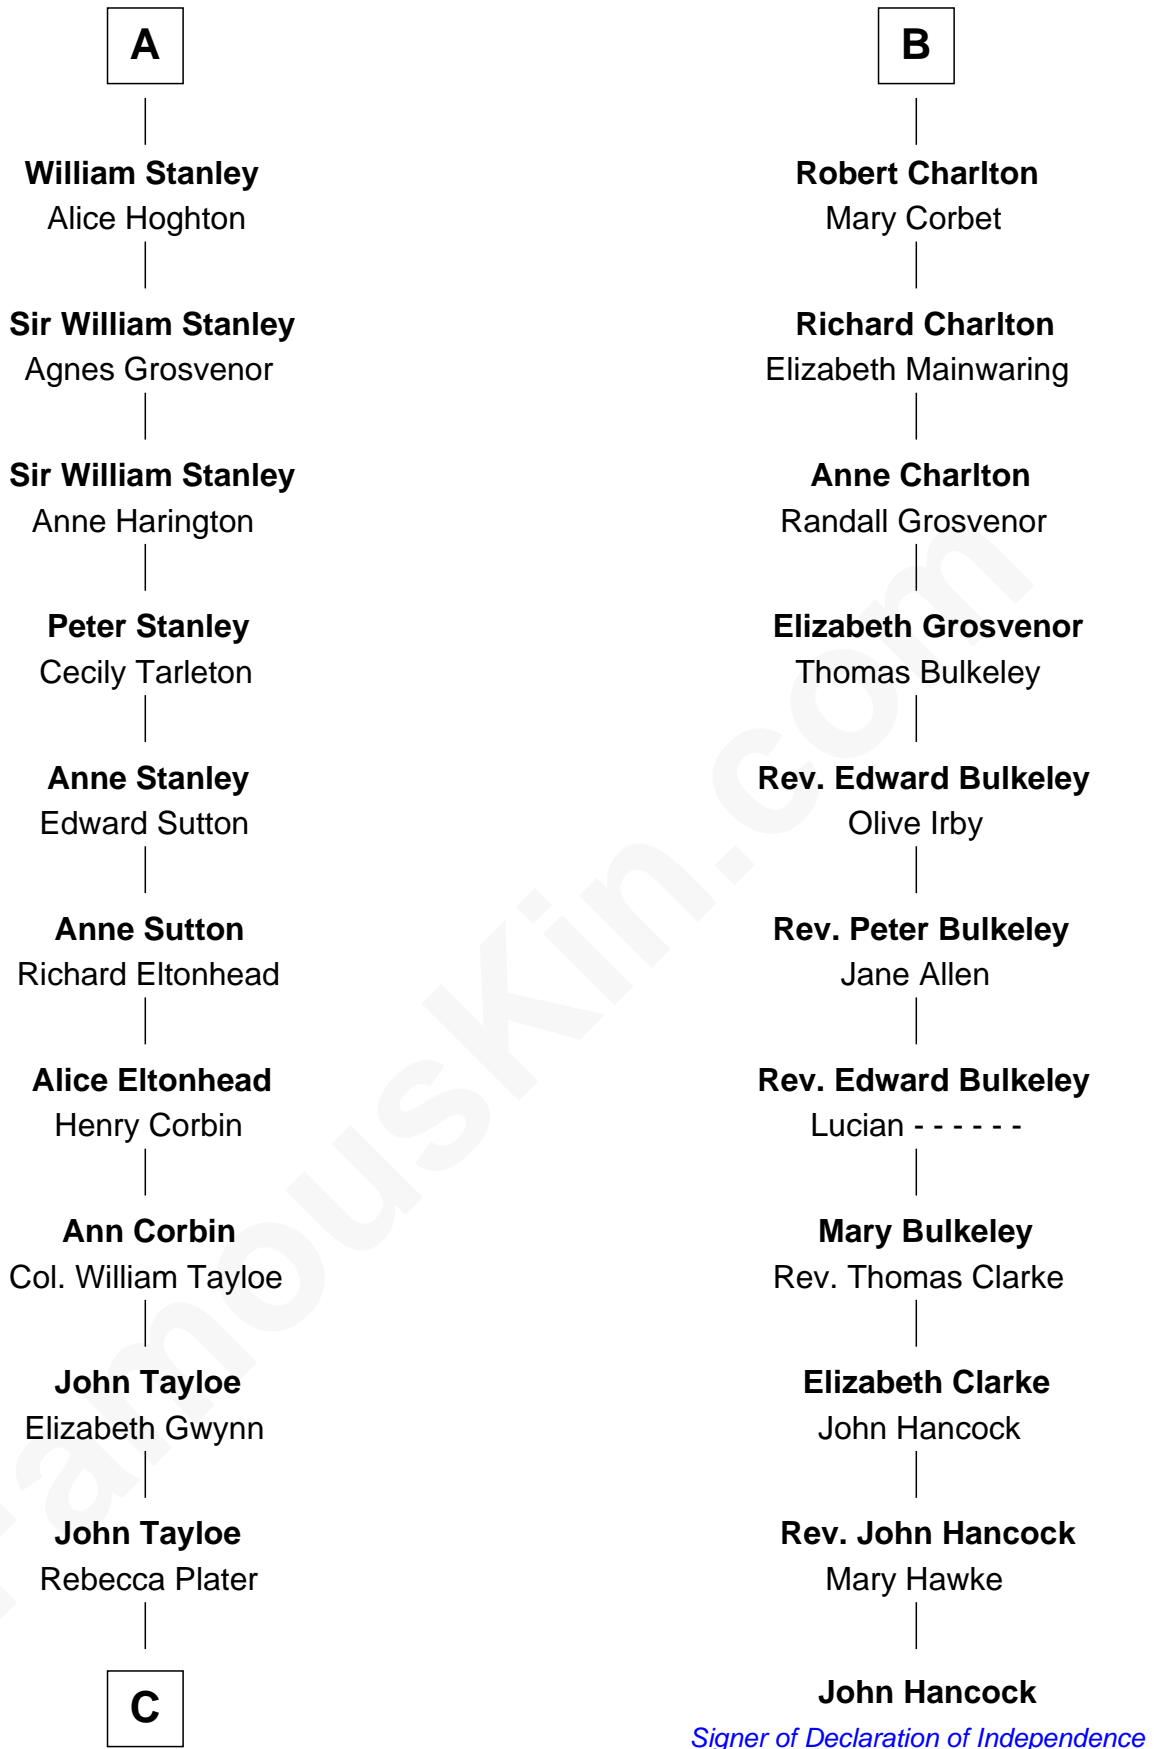

## Relationship Chart of

### Henry Lloyd

40th Governor of Maryland

17th cousin 3 times removed of

### John Hancock

Signer of the Declaration of Independence

**Stephen Longespee**  
Emmeline de Ridelisford

**C**

—  
**Elizabeth Tayloe**  
Col. Edward Lloyd

—  
**Col. Edward Lloyd**  
Sally Scott Murray

—  
**Daniel Lloyd**  
Catherine Henry