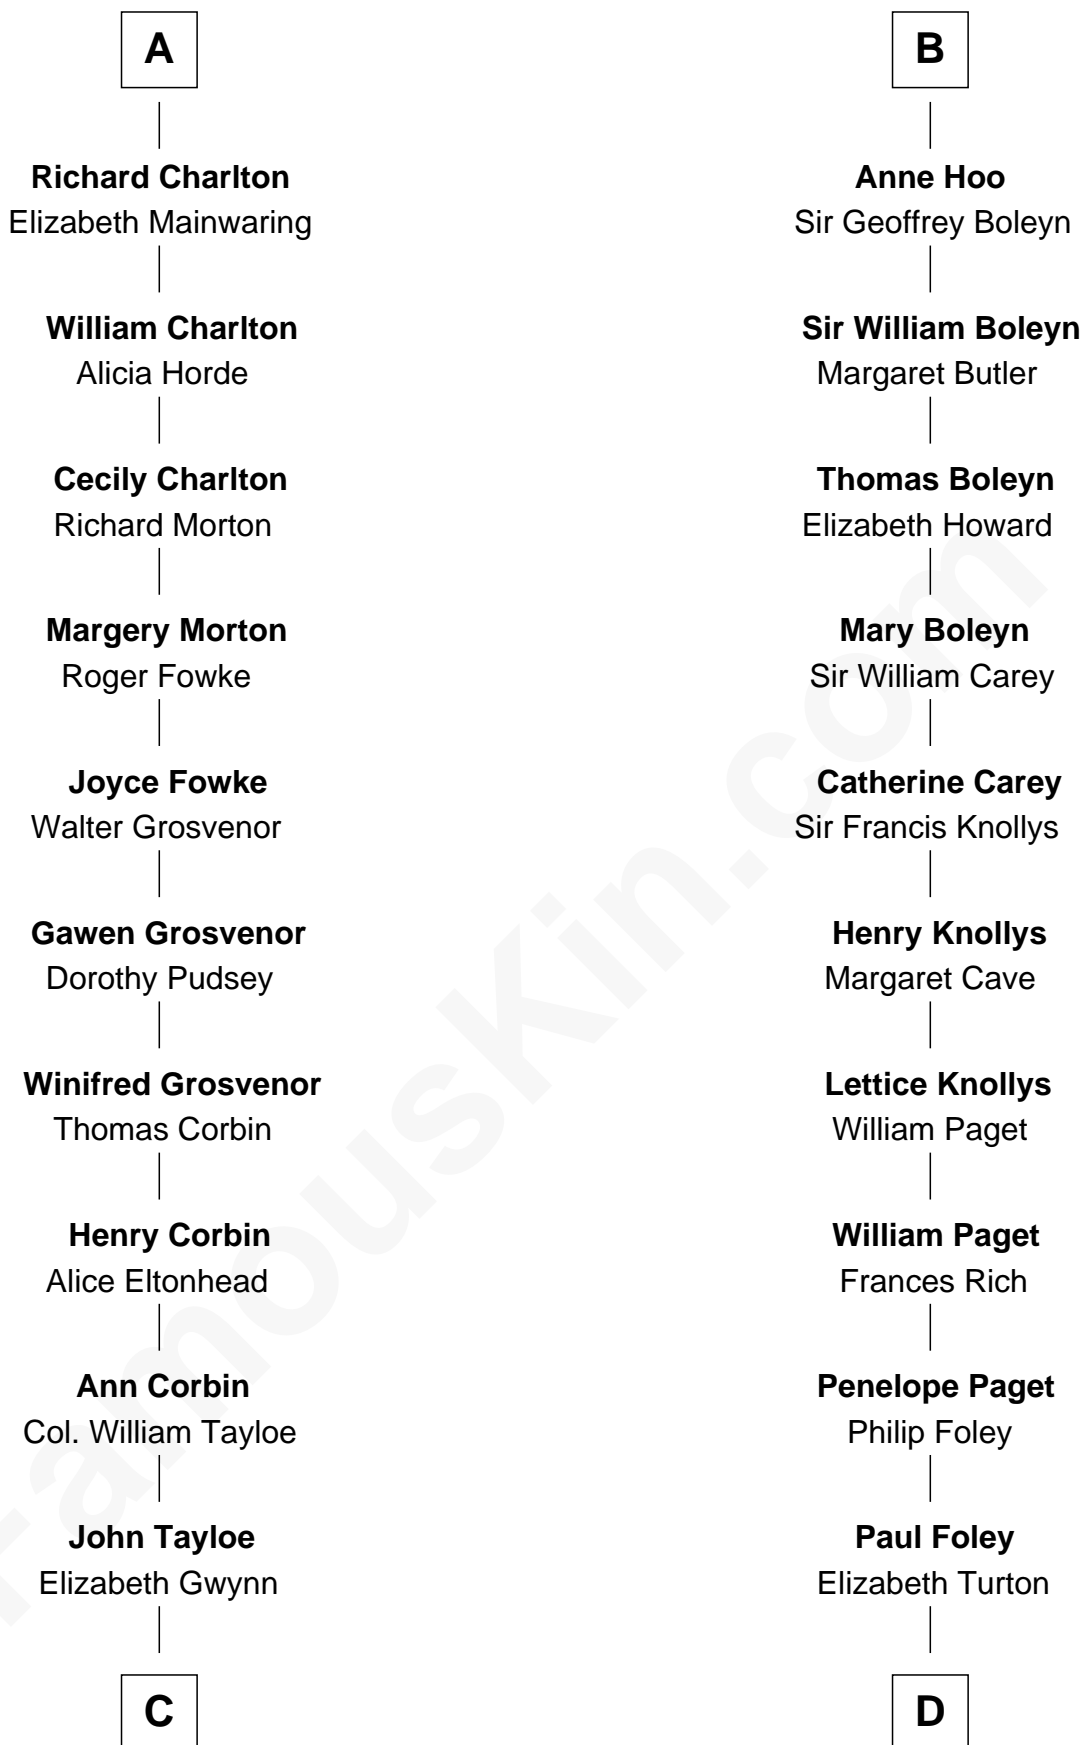

FamousKin.com

Relationship Chart of

Henry Lloyd

40th Governor of Maryland

20th cousin 1 time removed of

Charles Darwin

Theory of Evolution

William d'Aubenev

Mabel of Chester

C

John Tayloe
Rebecca Plater

Elizabeth Tayloe
Col. Edward Lloyd

Col. Edward Lloyd
Sally Scott Murray

Daniel Lloyd
Catherine Henry

Henry Lloyd
40th Governor of Maryland

D

Penelope Foley
Charles Howard

Mary Howard
Erasmus Darwin

Dr. Robert Waring Darwin
Susanna Wedgwood

Charles Darwin
Theory of Evolution

FamousKin.com